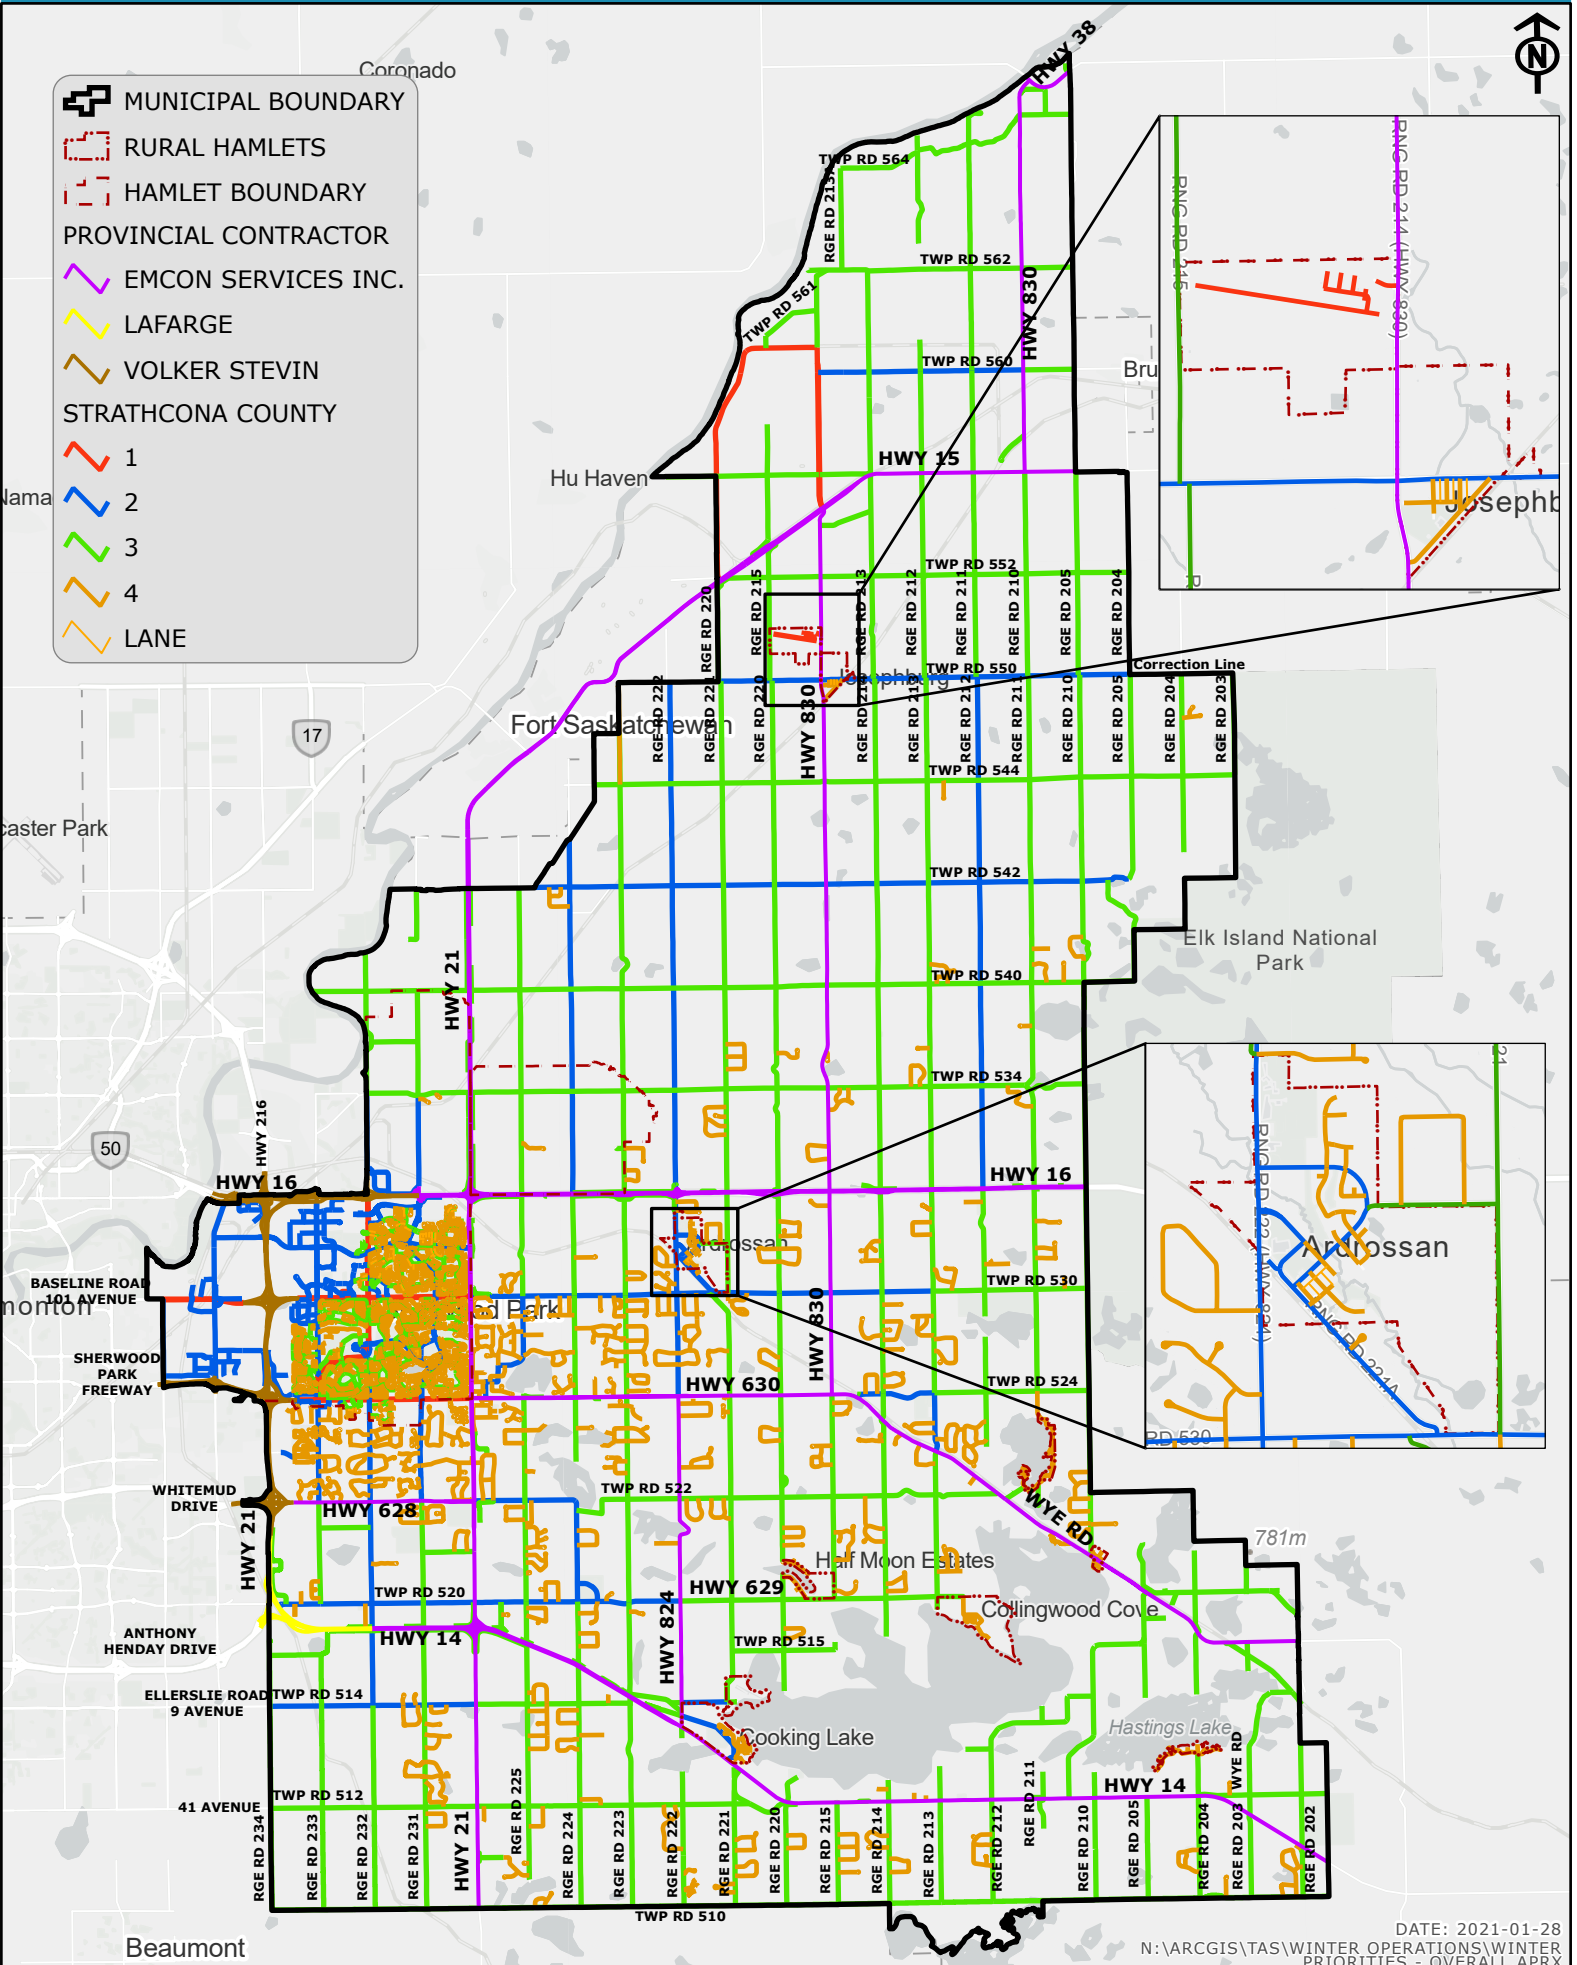

Strathcona County Winter Priorities - Rural - Overall

-  MUNICIPAL BOUNDARY
-  RURAL HAMLETS
-  HAMLET BOUNDARY
-  PROVINCIAL CONTRACTOR
-  EMCON SERVICES INC.
-  LAFARGE
-  VOLKER STEVIN
-  STRATHCONA COUNTY
-  1
-  2
-  3
-  4
-  LANE