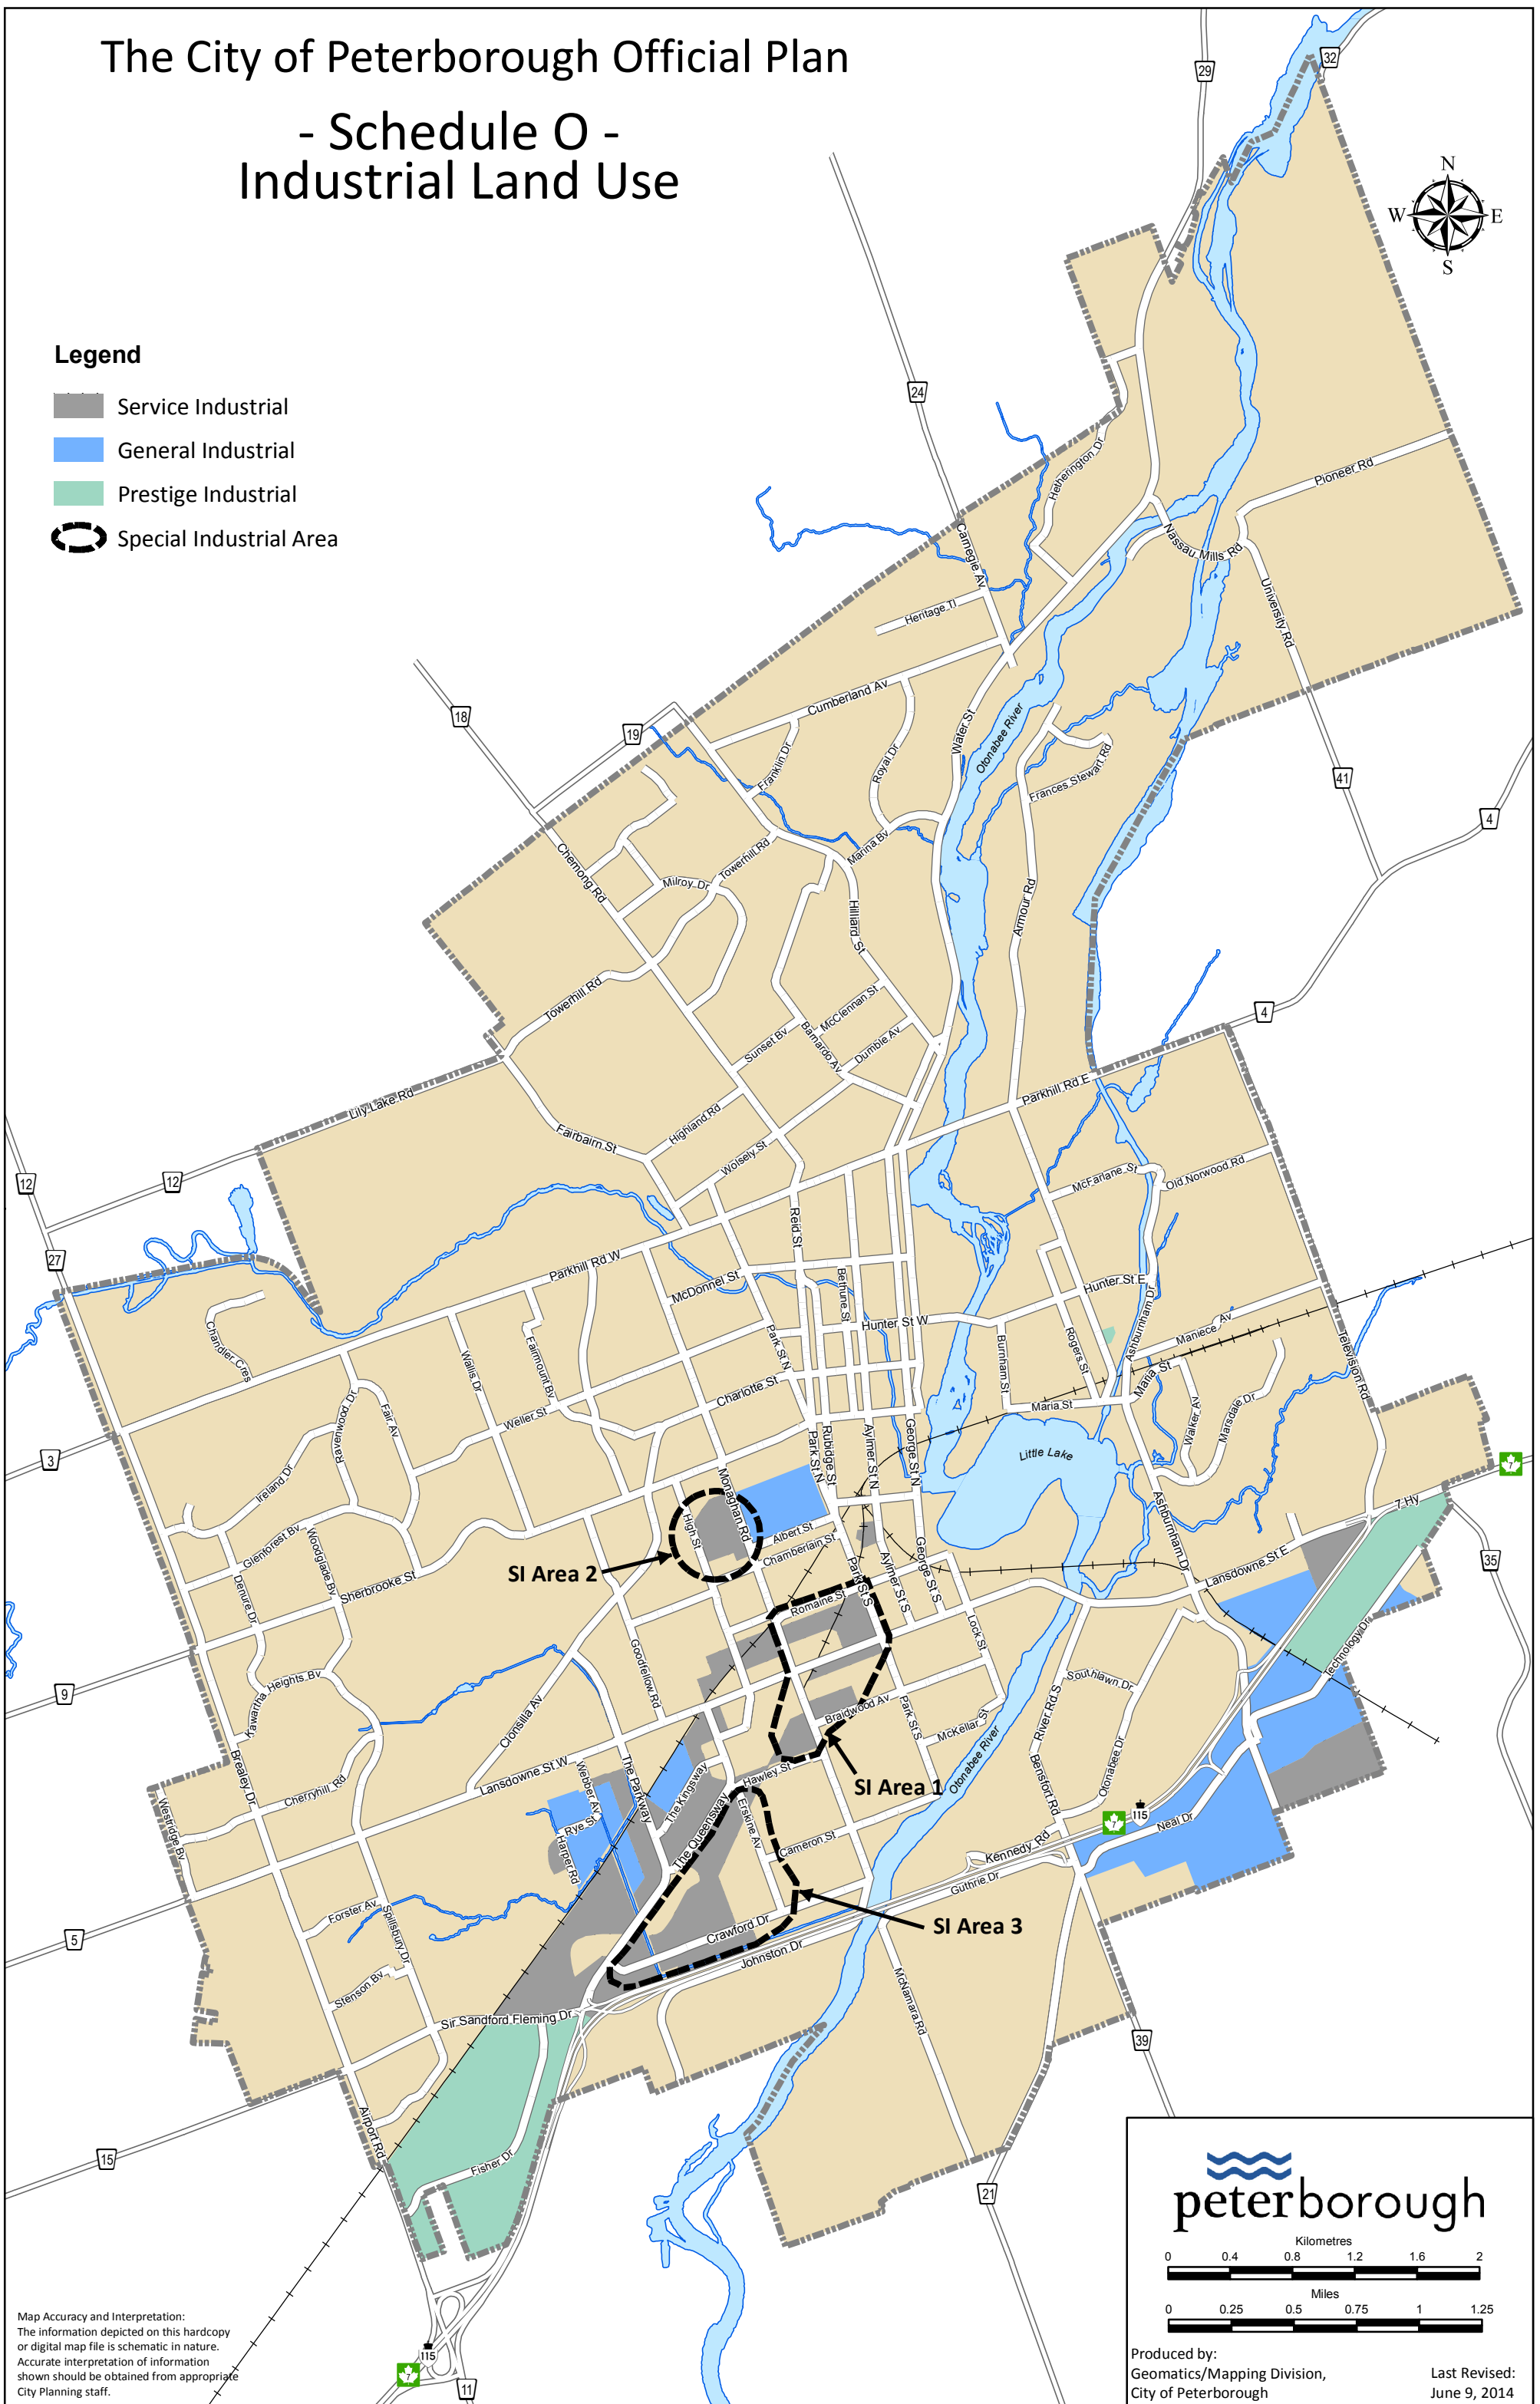

The City of Peterborough Official Plan

- Schedule O - Industrial Land Use

Legend

- Service Industrial
- General Industrial
- Prestige Industrial
- Special Industrial Area

Map Accuracy and Interpretation:
The information depicted on this hardcopy or digital map file is schematic in nature. Accurate interpretation of information shown should be obtained from appropriate City Planning staff.

peterborough

Kilometres

Miles

Produced by:
Geomatics/Mapping Division,
City of Peterborough

Last Revised:
June 9, 2014