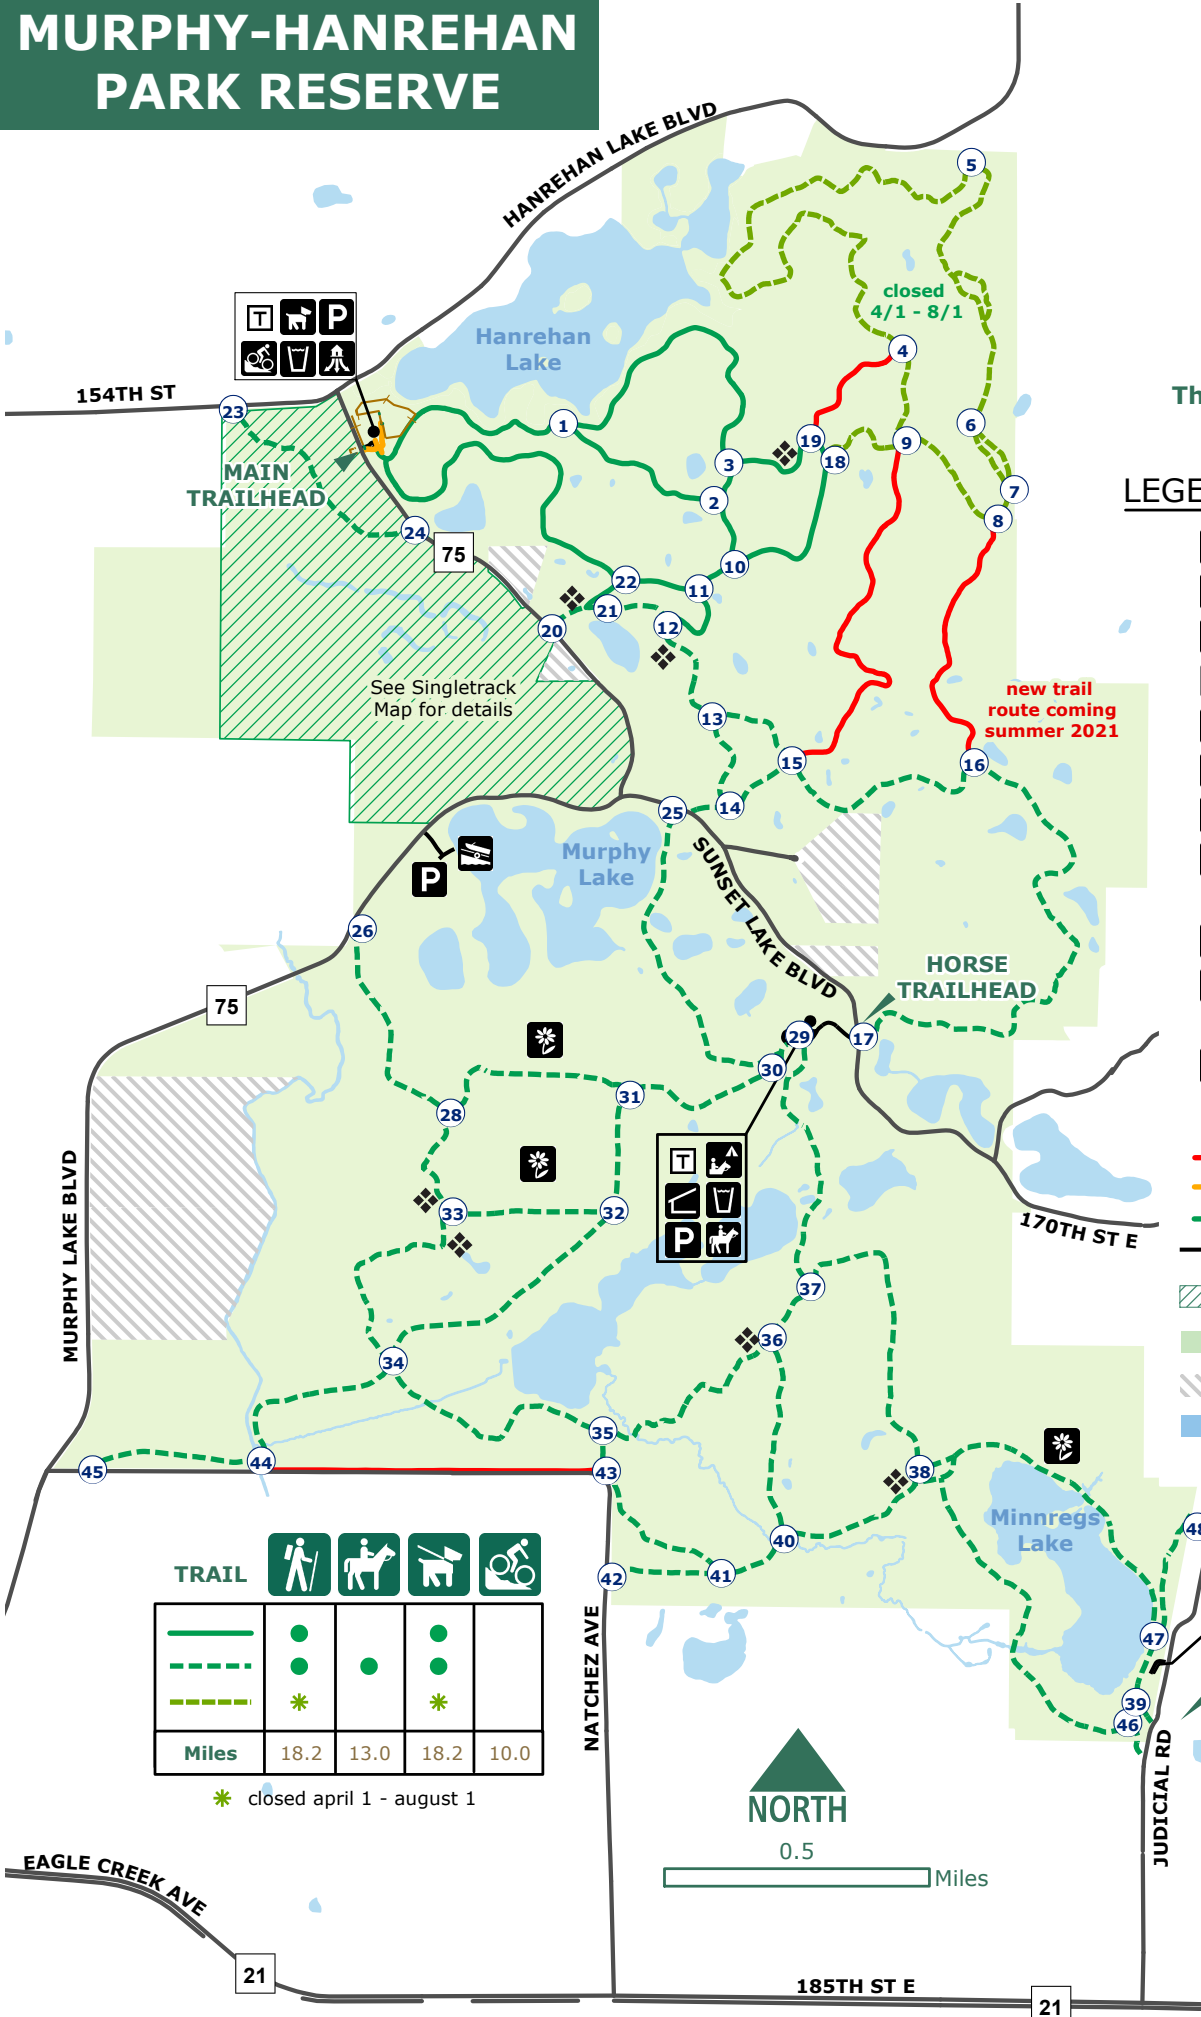

MURPHY-HANREHAN PARK RESERVE

ThreeRivers
PARK DISTRICT
in partnership with

ThreeRiversParks.org

LEGEND: Updated: 3/25/2021

- boat launch
- camping - horse
- dog off-leash area
- dog on-leash
- drinking water
- horse trailhead
- mountain bike trailhead
- parking
- rest area/bench
- restored prairie
- shelter
- toilet
- trailhead
- trail intersection number
- no access / winter only trail
- paved trail
- unpaved trail
- road
- singletrack trail - hike, mountain bike
- park
- private property
- water

TRAIL				
	●	●	●	
	●	●	●	
	*		*	
Miles	18.2	13.0	18.2	10.0

* closed april 1 - august 1