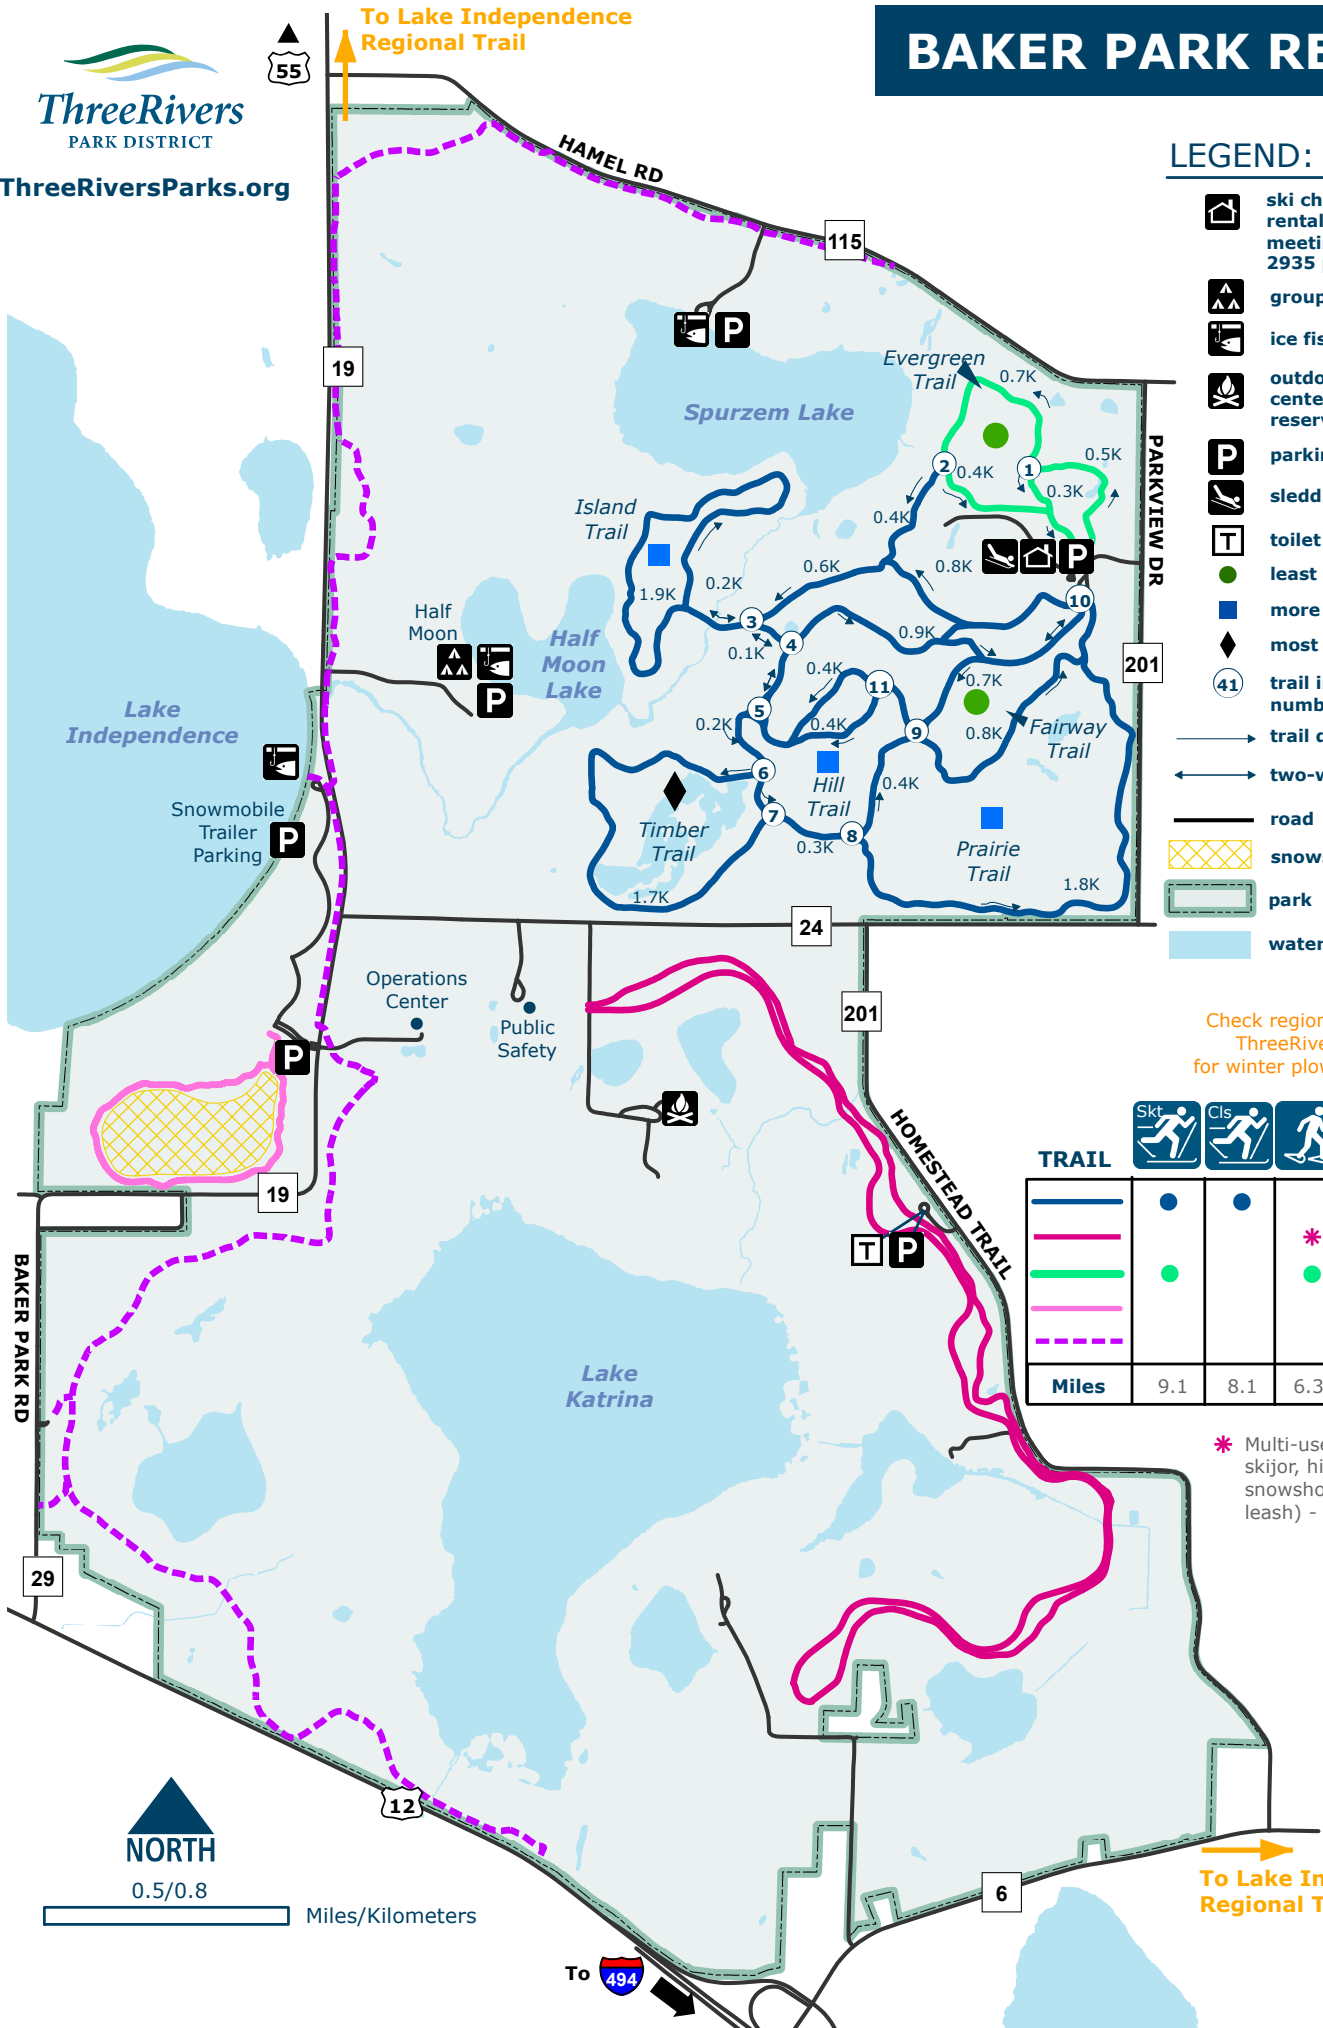

BAKER PARK RESERVE

LEGEND: Updated: 11/5/2020

- ski chalet (equipment rentals, reservable meeting rooms)
2935 parkview drive, hamel
- group camp
- ice fishing access
- outdoor learning center - reservations only
- parking
- sledding
- toilet
- least difficult
- more difficult
- most difficult
- trail intersection numbers
- trail directions
- two-way - keep right
- road
- snowshoe area
- park
- water

Check regional trail page at ThreeRiversParks.org for winter plowing information.

TRAIL						
	•	•				
			*	*	*	
	•		•			
			•	•	•	
						•
Miles	9.1	8.1	6.3	6.3	6.3	5.4

* Multi-use Trail (dog sled, skijor, hike, mountain bike, snowshoe, dogs allowed on leash) - 5.2mi

0.5/0.8

Miles/Kilometers

To Lake Independence Regional Trail