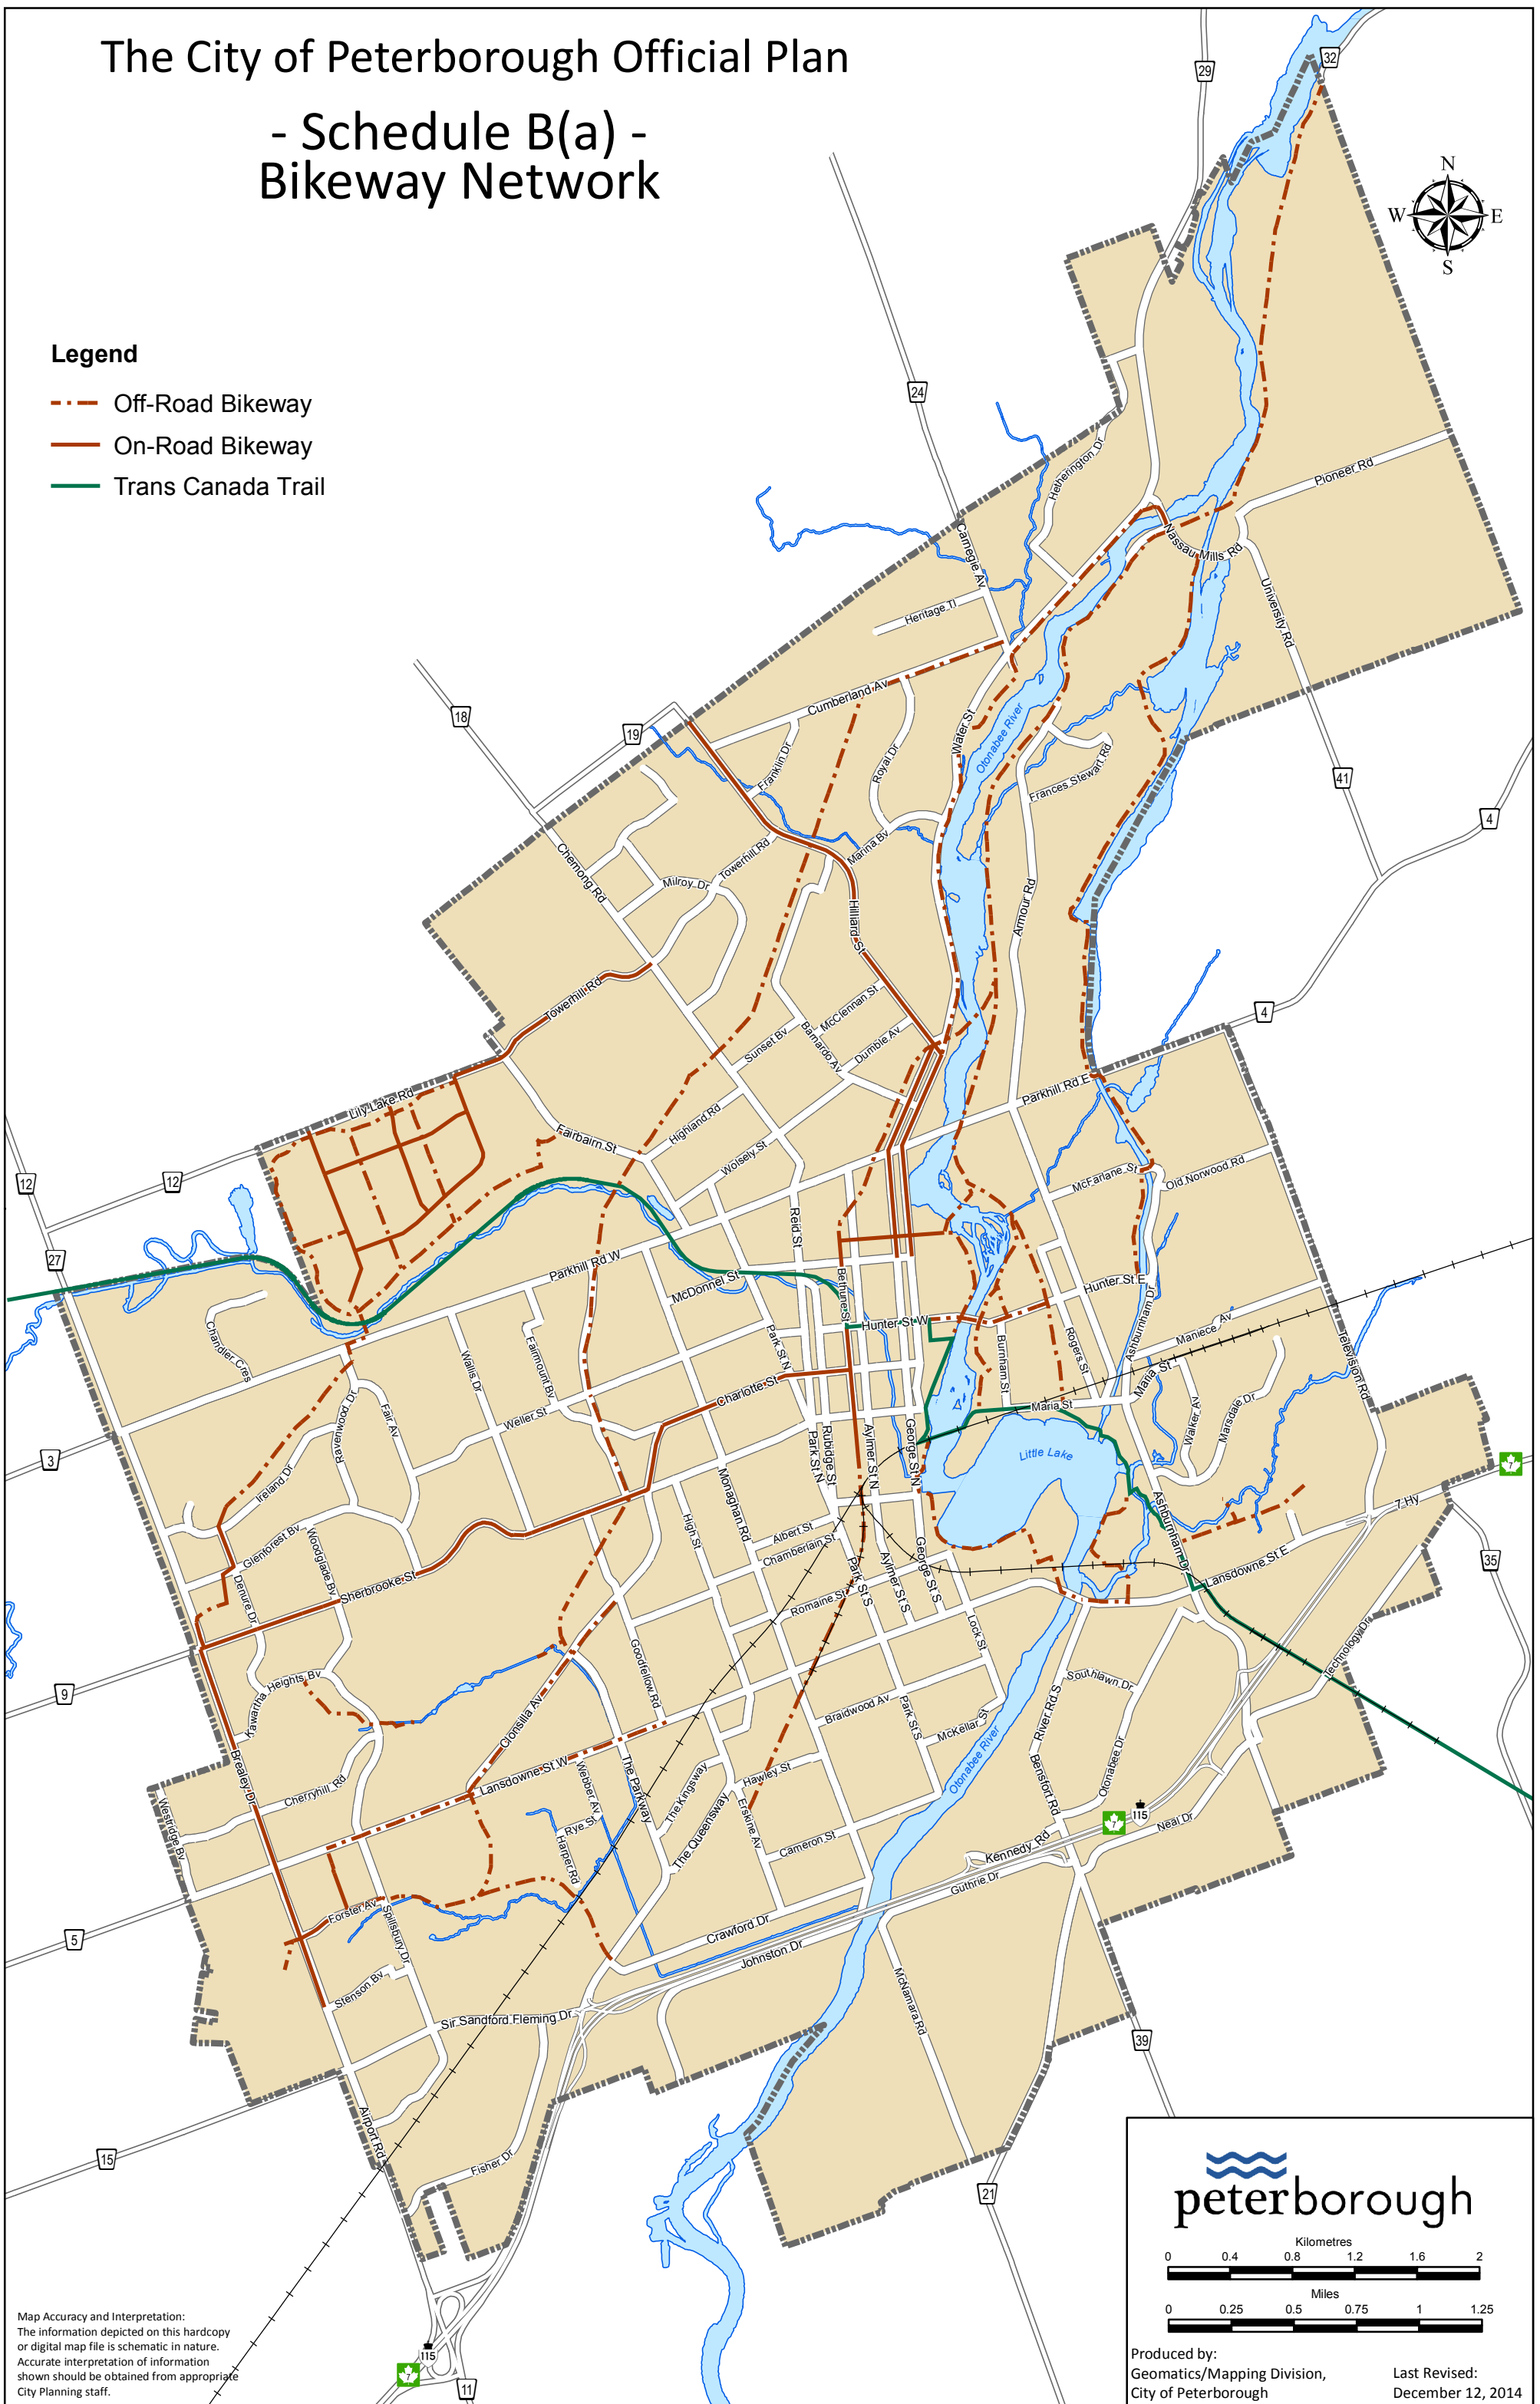

# The City of Peterborough Official Plan

## - Schedule B(a) - Bikeway Network

### Legend

- - - Off-Road Bikeway
- On-Road Bikeway
- Trans Canada Trail

Map Accuracy and Interpretation:  
The information depicted on this hardcopy or digital map file is schematic in nature. Accurate interpretation of information shown should be obtained from appropriate City Planning staff.