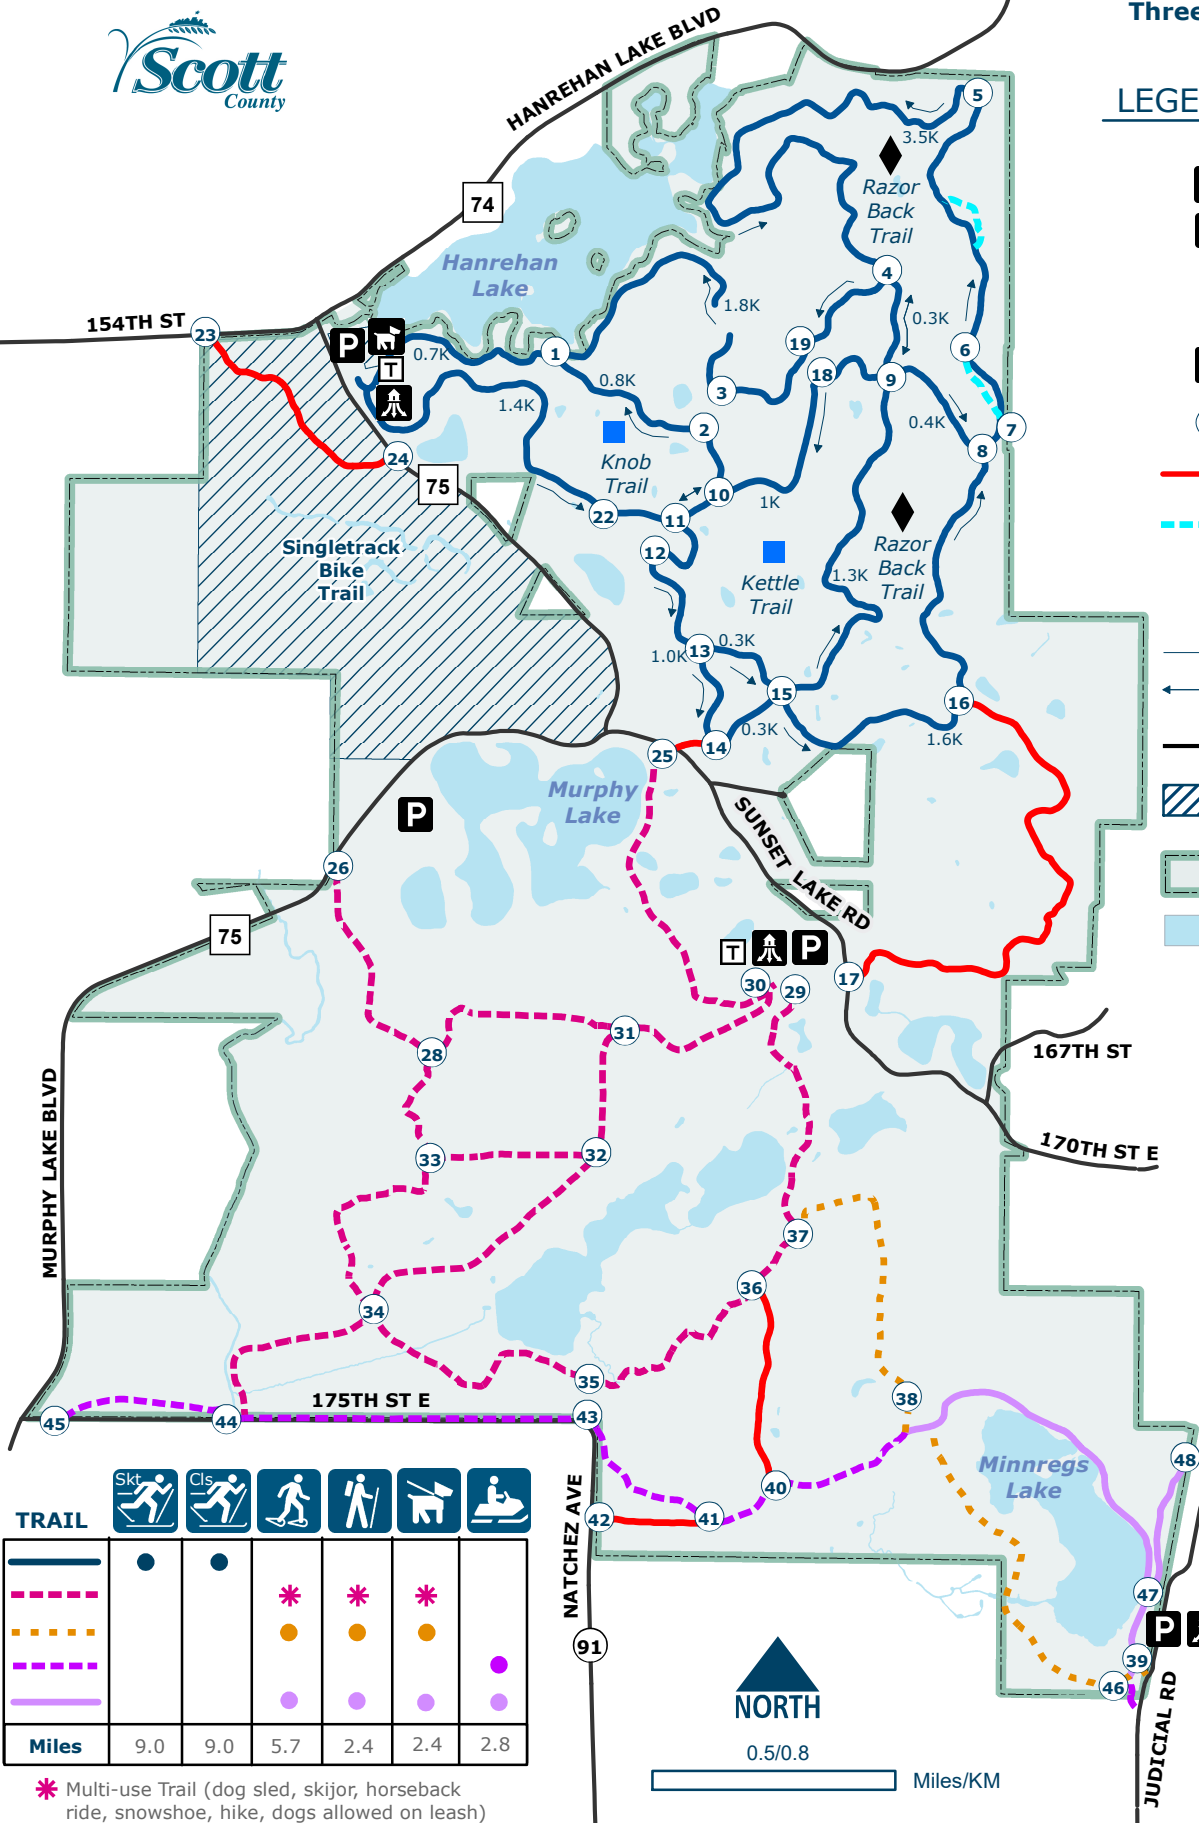

MURPHY-HANREHAN PARK RESERVE

ThreeRiversParks.org

LEGEND: Updated: 8/19/2020

- dog off-leash area
- parking
- No Snowmobile Trailer Parking
- toilet
- trailhead
- trail intersection numbers
- closed trail
- bypass trail
- more difficult
- most difficult
- trail direction
- two-way - keep right
- road
- special recreation area - mountain bike, hike, snowshoe
- park
- water

TRAIL	Skt	Cls	Hike	Hike	Dog	Other
	●	●				
			*	*	*	
			●	●	●	
			●	●	●	●
						●
Miles	9.0	9.0	5.7	2.4	2.4	2.8

* Multi-use Trail (dog sled, skijor, horseback ride, snowshoe, hike, dogs allowed on leash)

0.5/0.8

Miles/KM