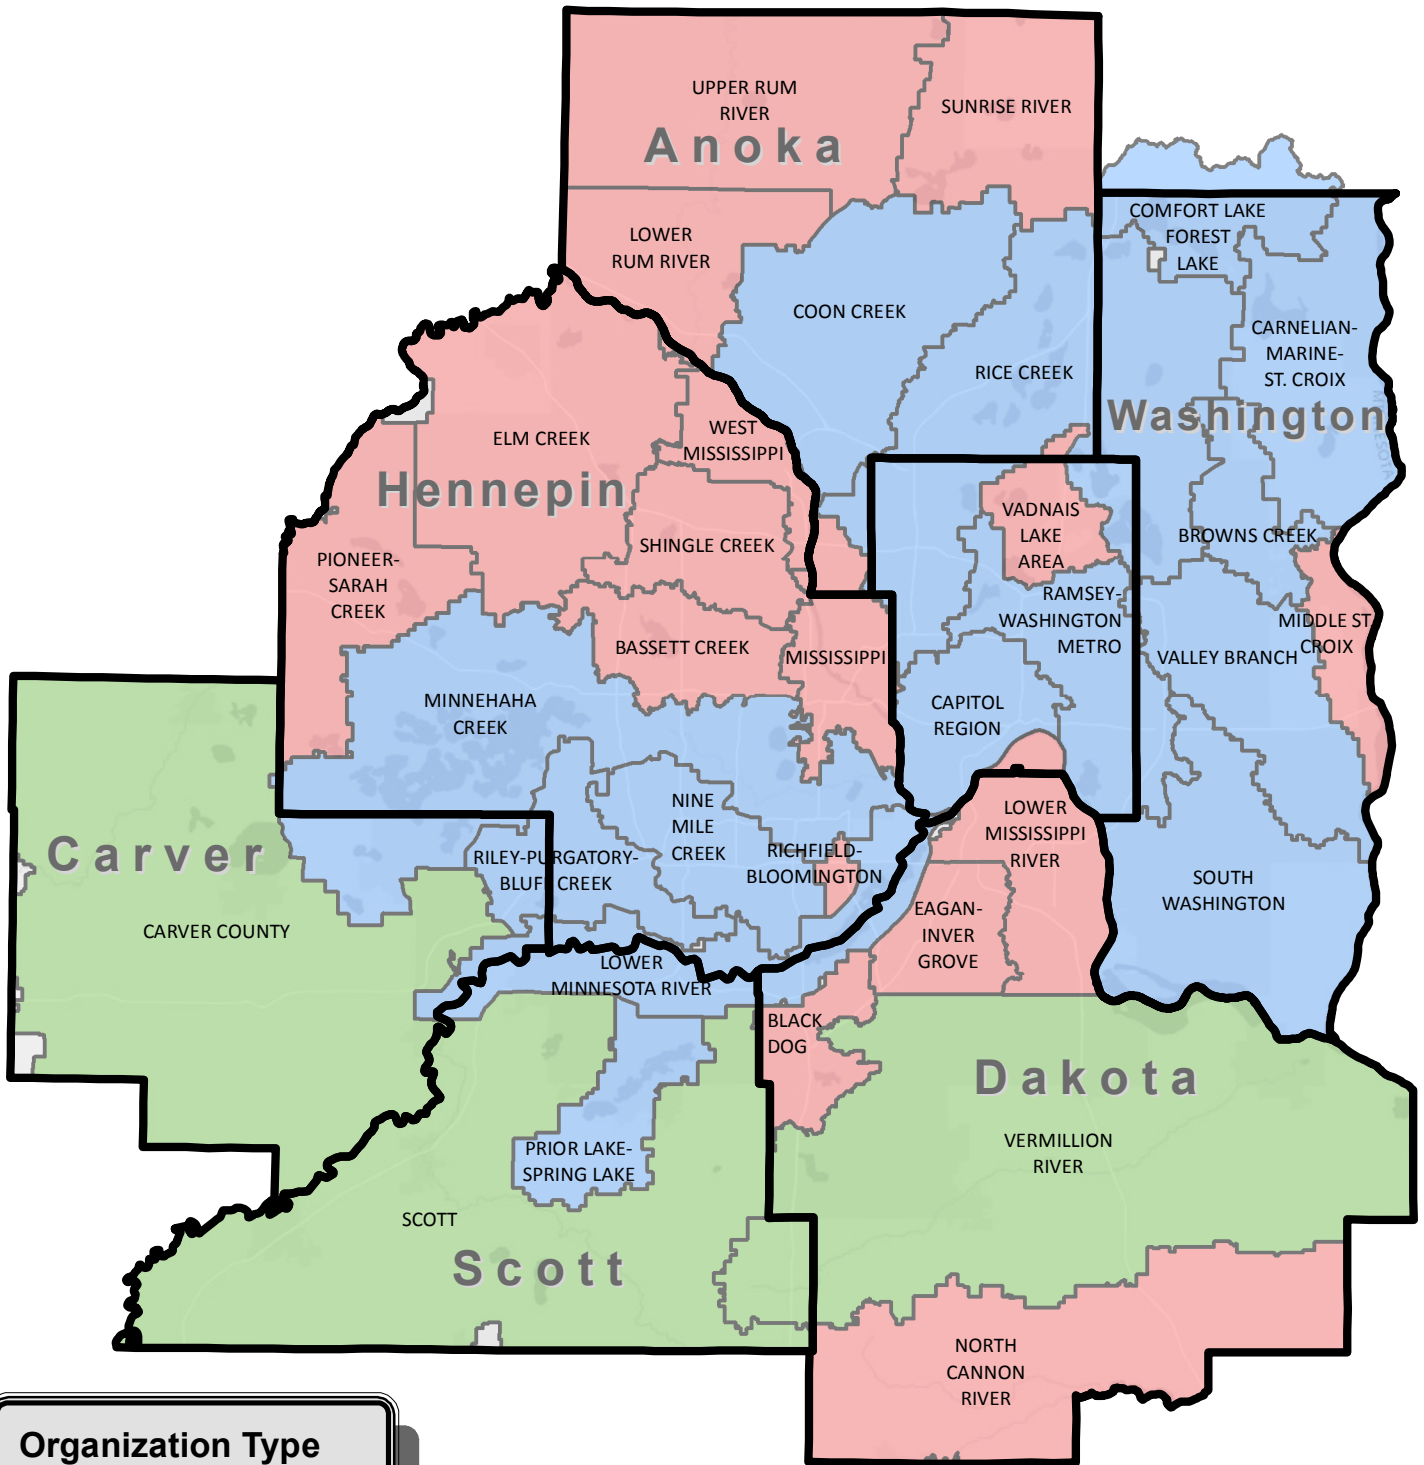

Metro Water Management Authorities

Organization Type

-  Watershed District
-  Joint Powers WMO
-  County
-  SWCDs