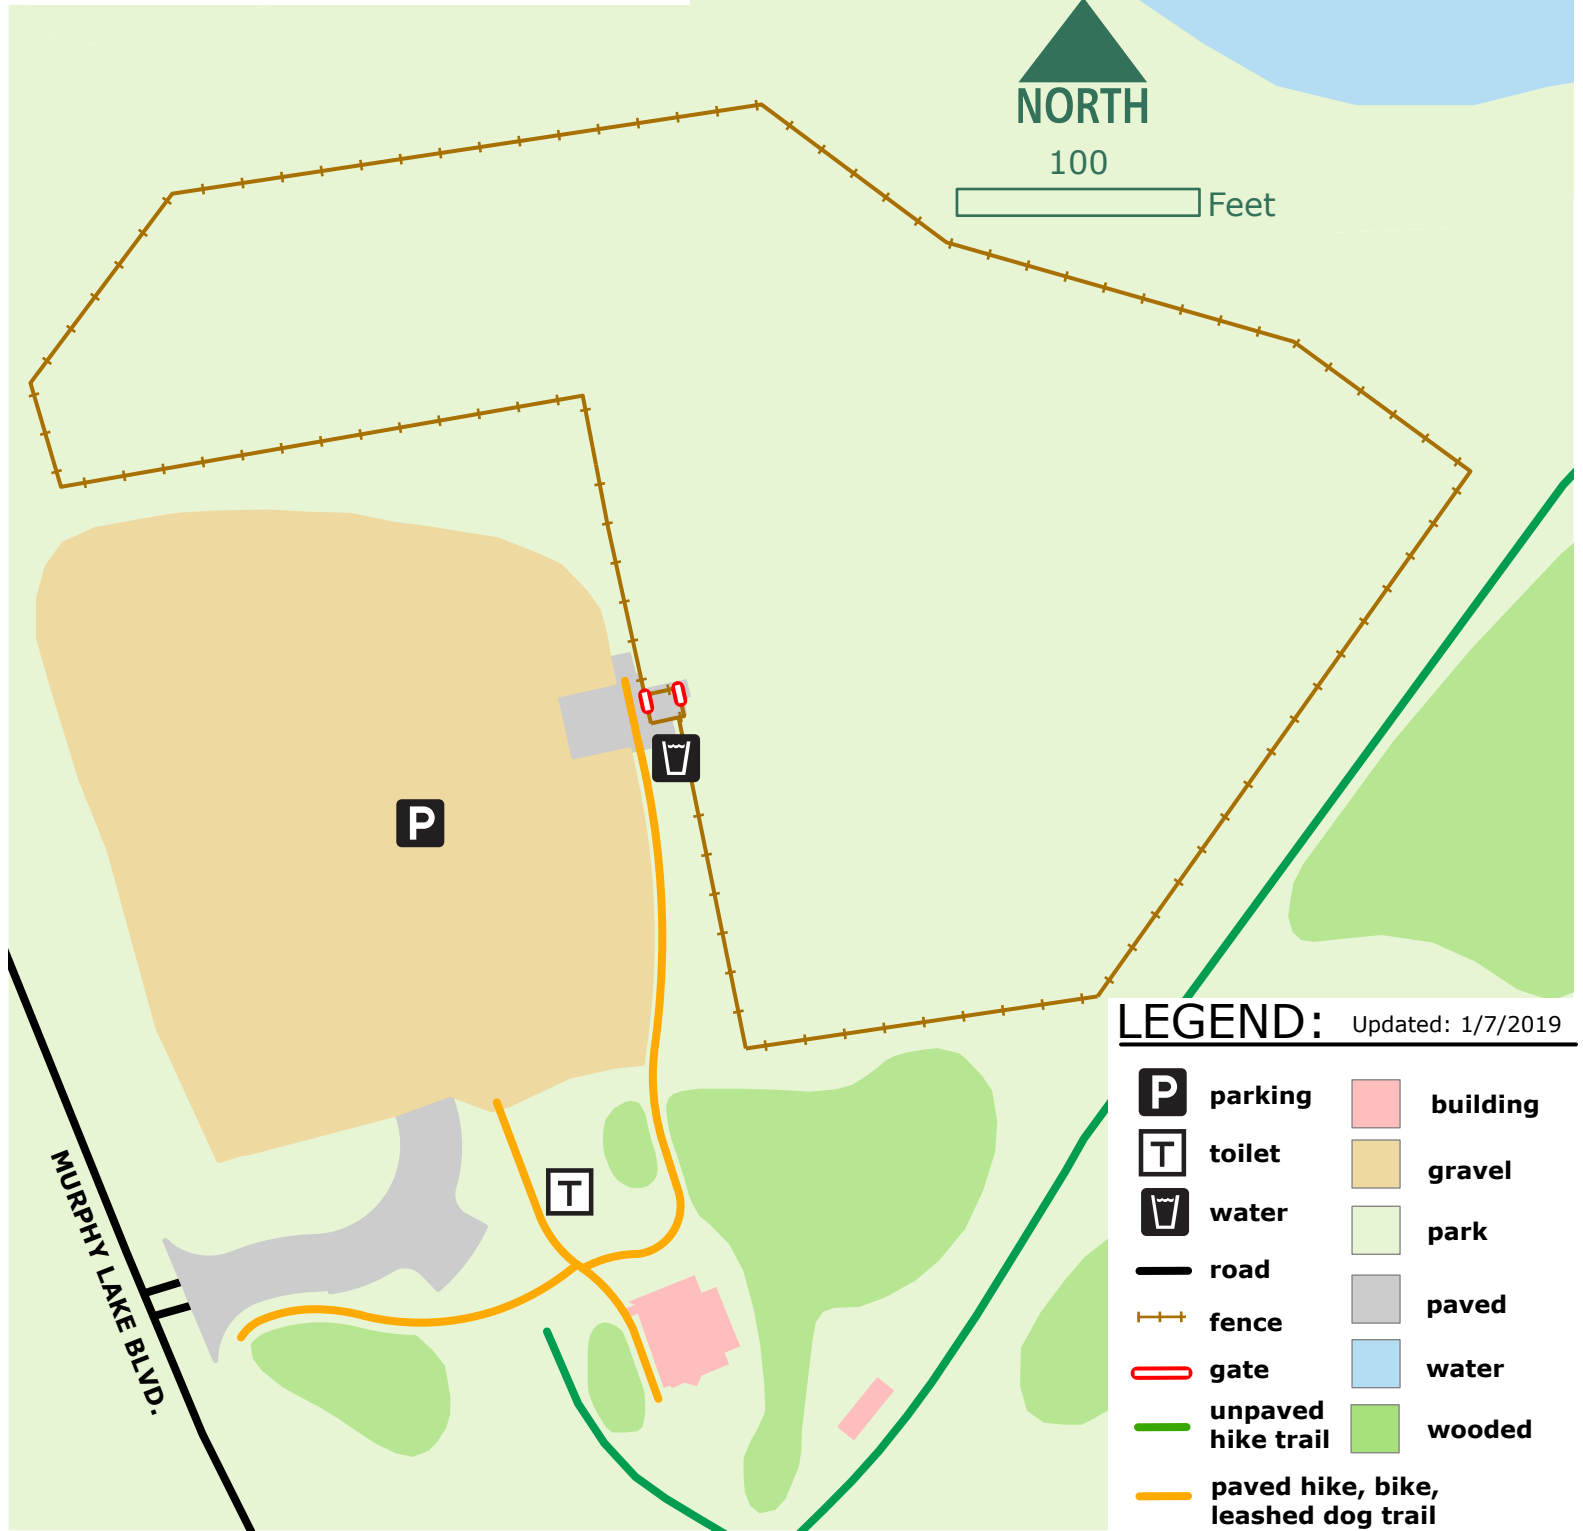

MURPHY-HANREHAN PARK RESERVE DOG OFF-LEASH AREA

in partnership with

ThreeRiversParks.org

Hanrehan Lake

NORTH

100

Feet

LEGEND: Updated: 1/7/2019

- | | |
|-------------------------------------|----------|
| P parking | building |
| T toilet | gravel |
| water | park |
| road | paved |
| fence | water |
| gate | wooded |
| unpaved hike trail | |
| paved hike, bike, leashed dog trail | |