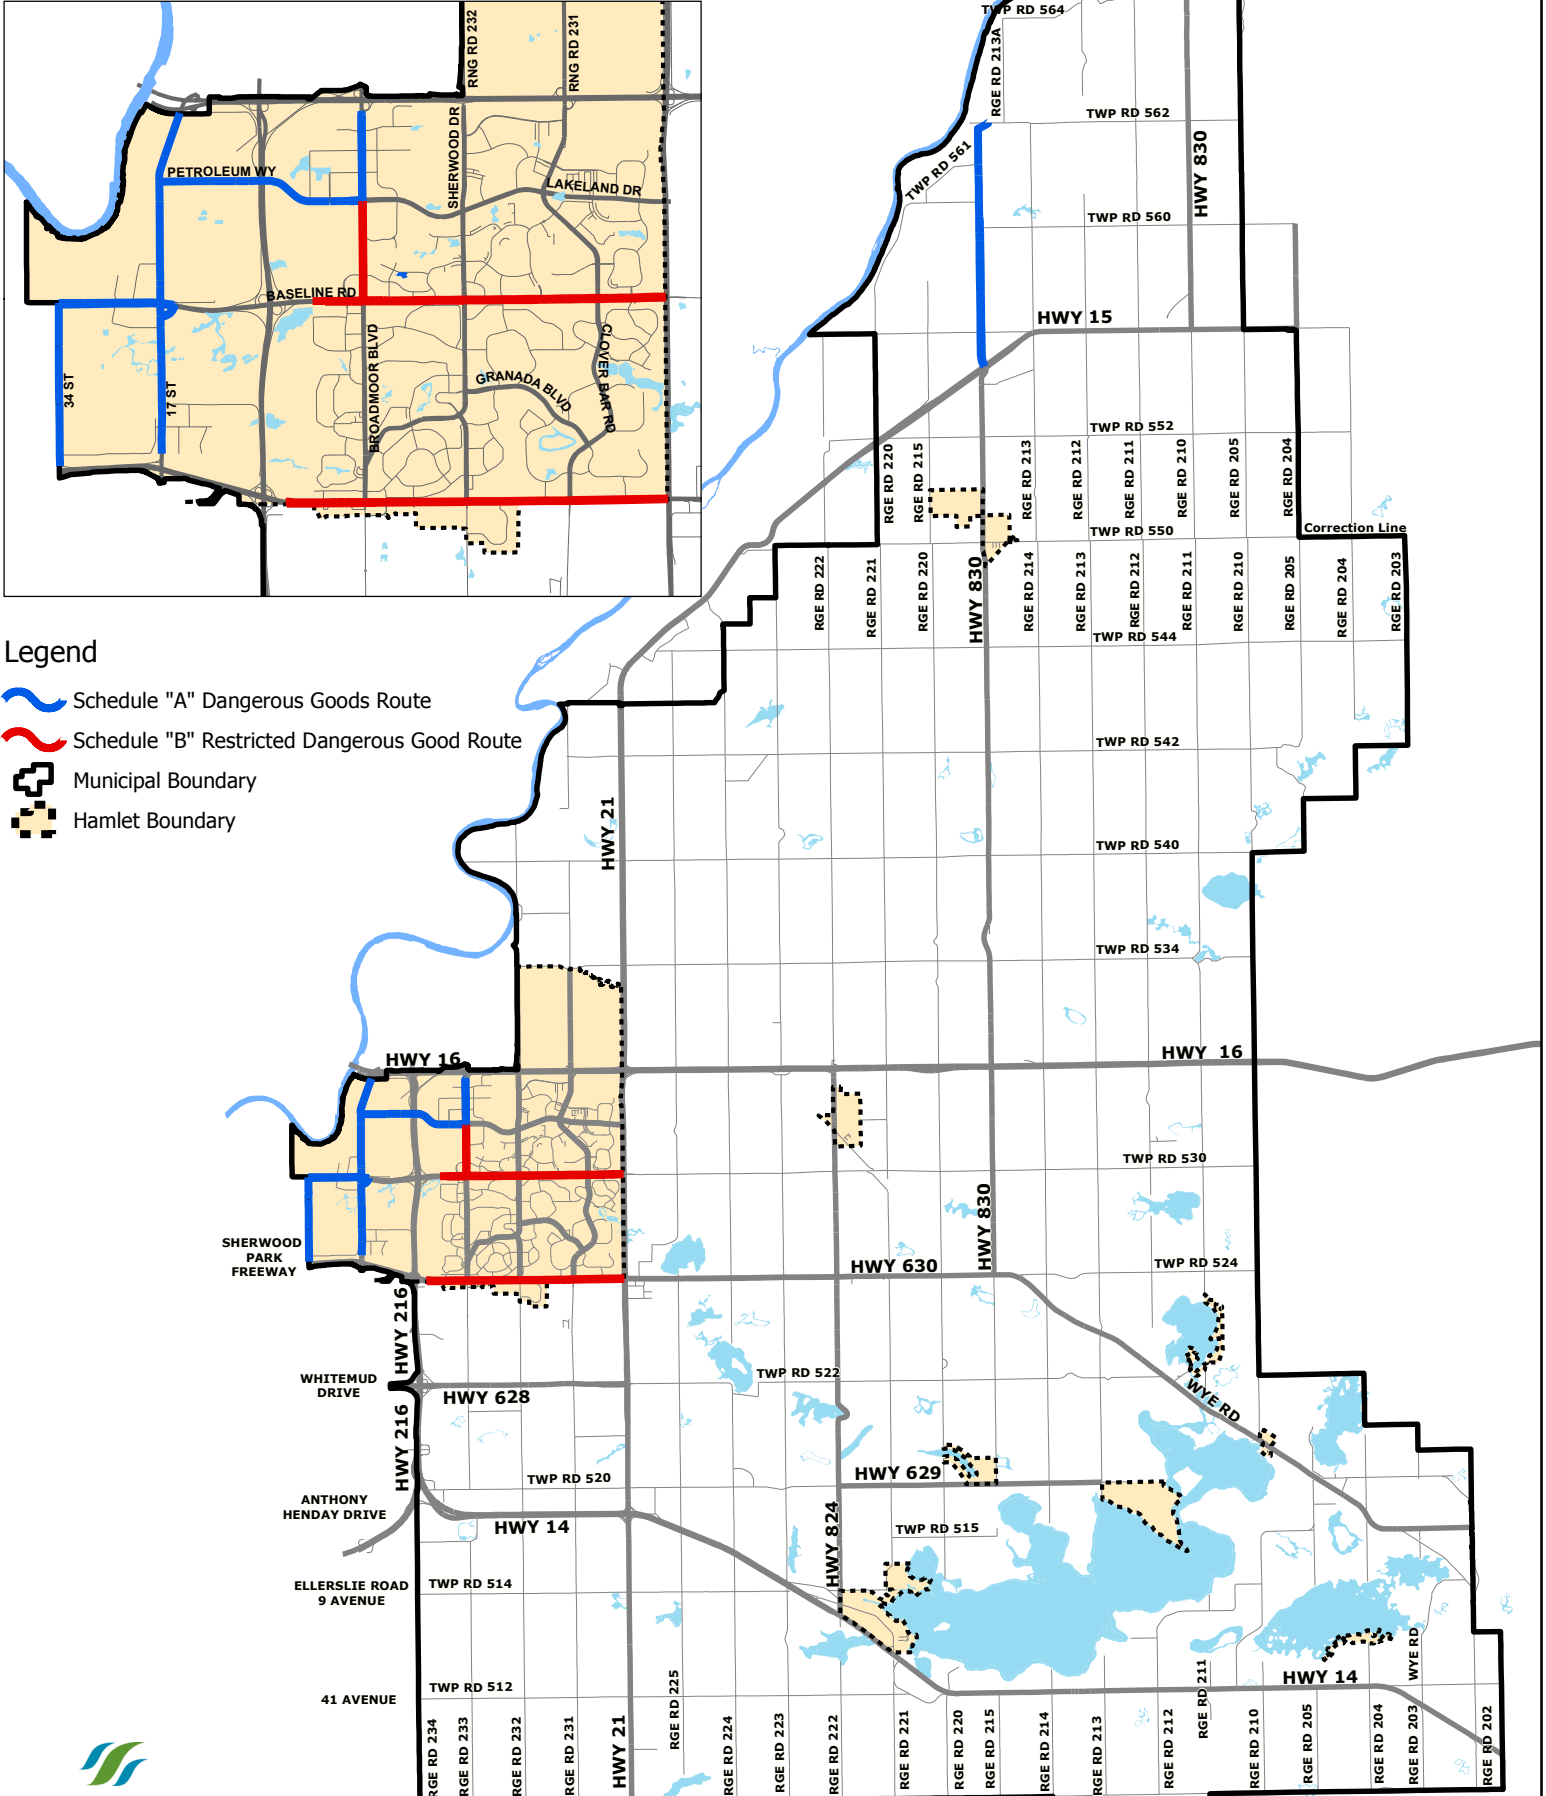

Strathcona County Dangerous Goods Routes

- Legend**
- Schedule "A" Dangerous Goods Route
 - Schedule "B" Restricted Dangerous Good Route
 - Municipal Boundary
 - Hamlet Boundary