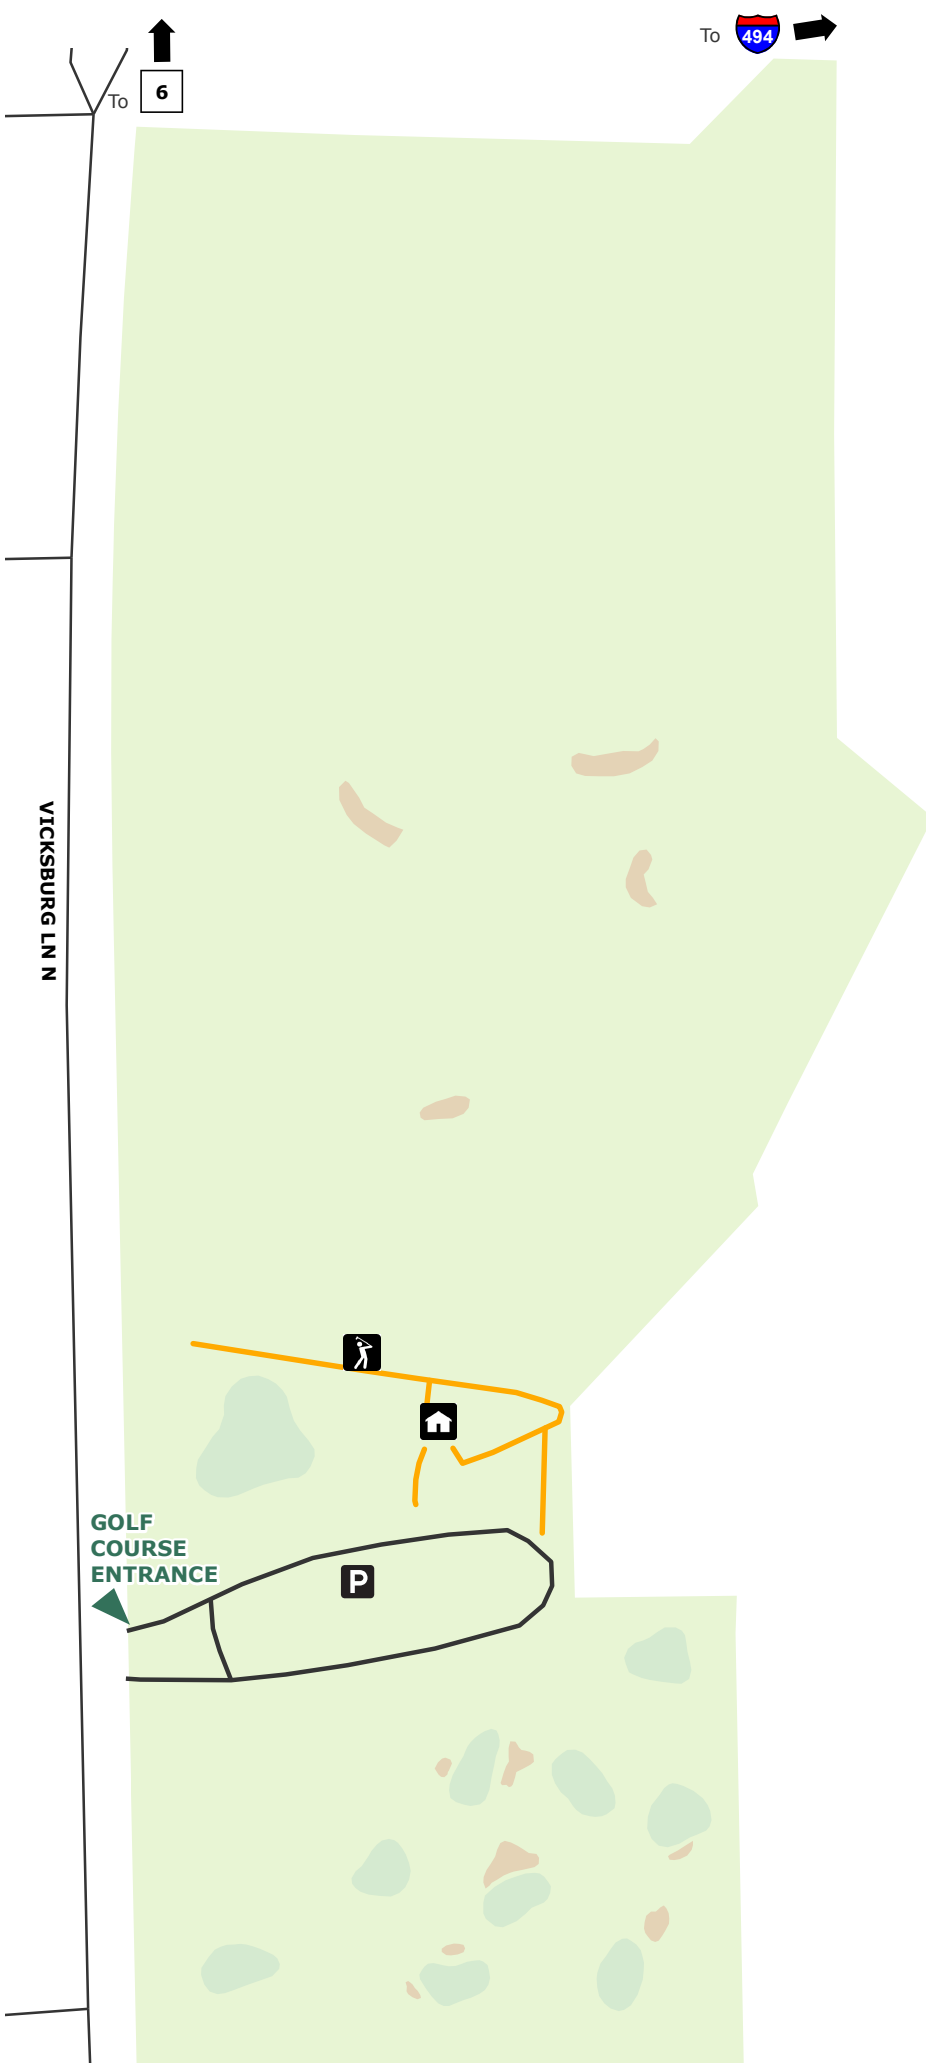

PARKERS LAKE GOLF & PRACTICE CENTER

ThreeRivers
PARK DISTRICT

ThreeRiversParks.org

LEGEND: Updated: 7/21/2020

-  clubhouse
-  driving range
-  parking

-  road
-  paved path
-  park

Golf Course Areas

-  bunker
-  green

NORTH

200

Feet