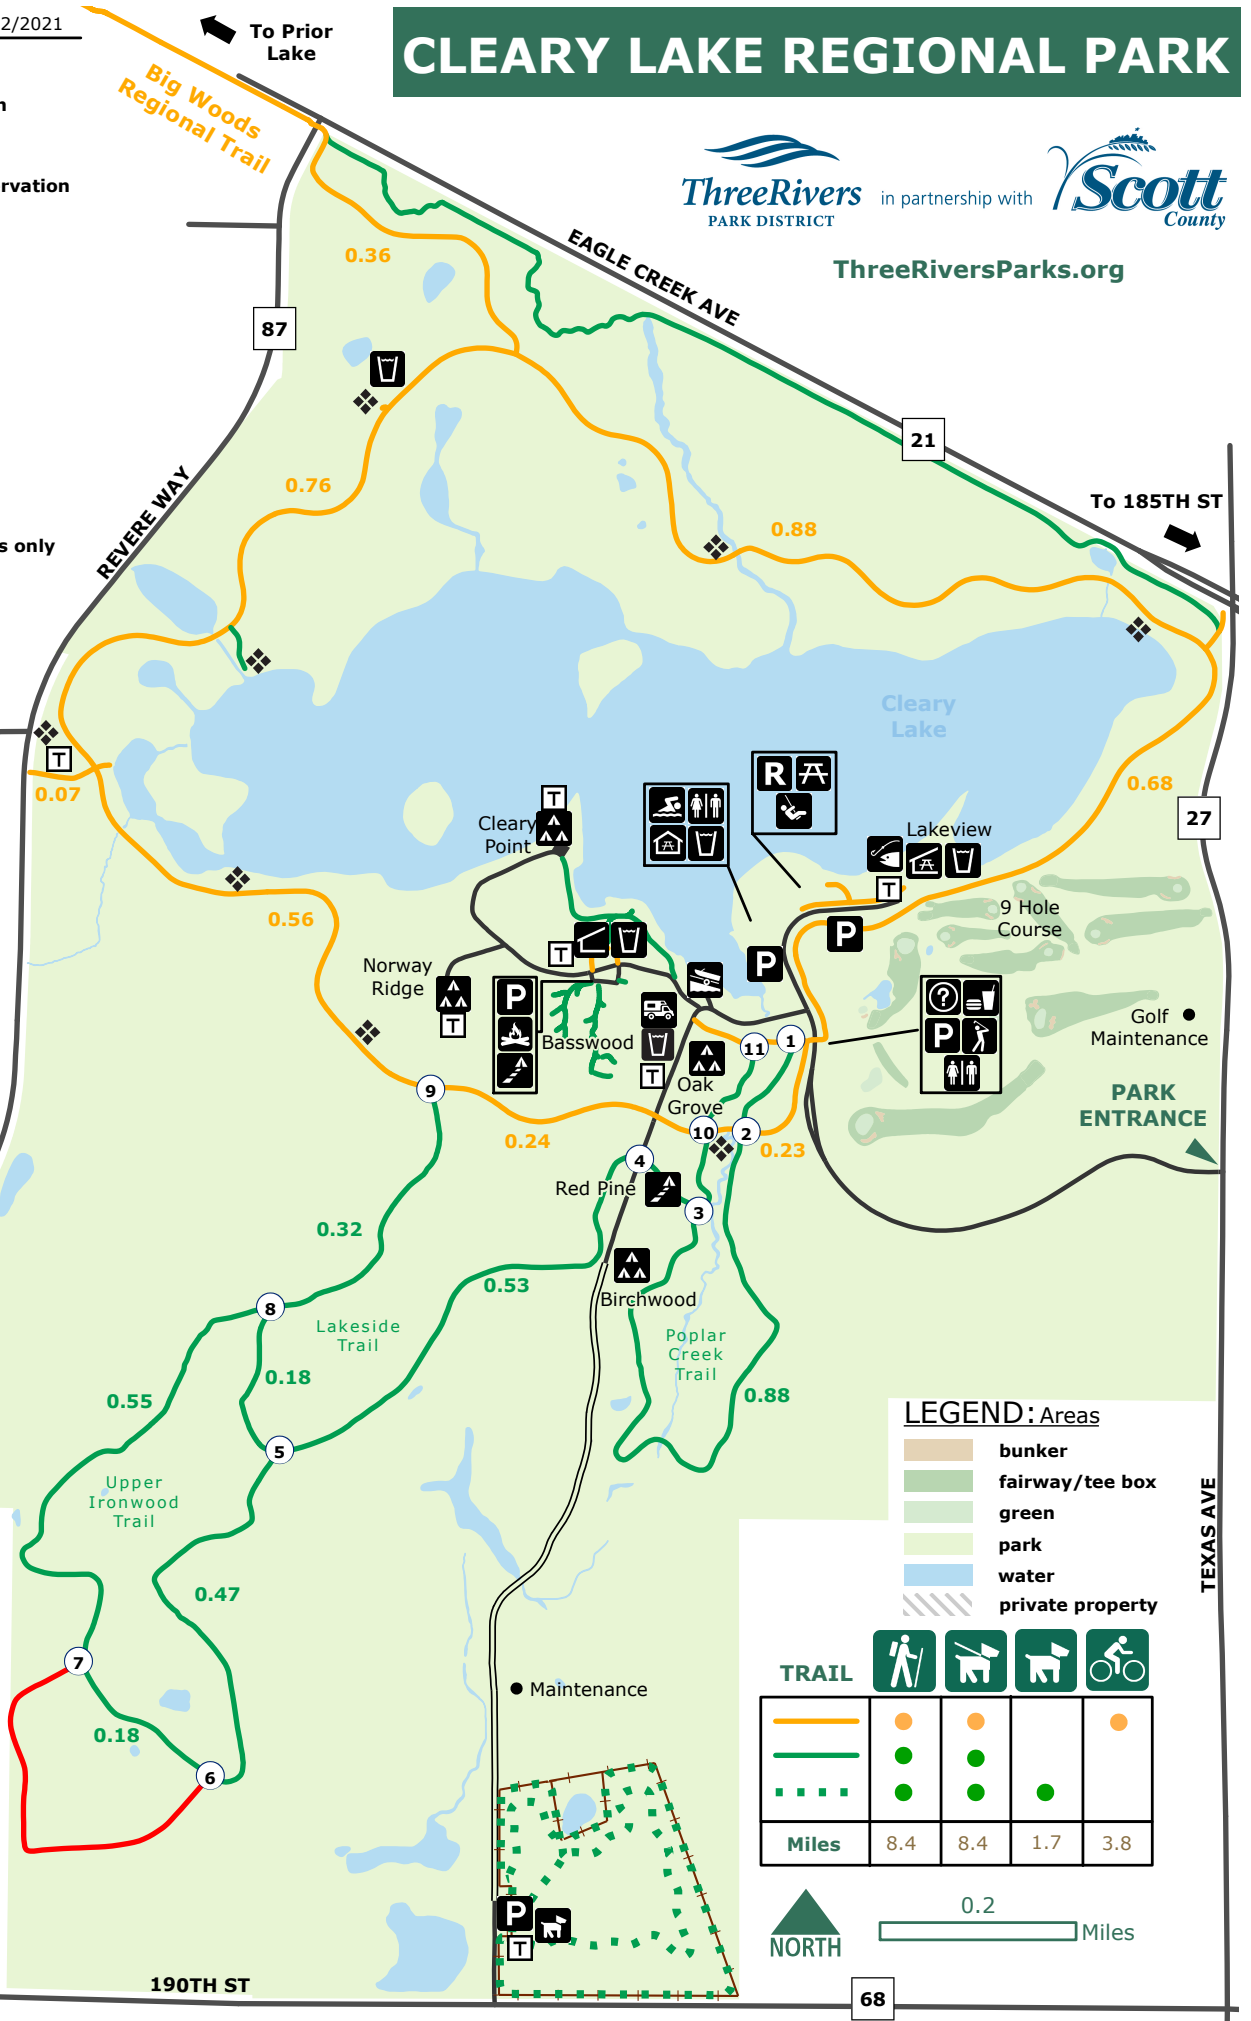

# CLEARY LAKE REGIONAL PARK

in partnership with

ThreeRiversParks.org

- boat launch
- campground - walk-in
- campground shelter
- camping - group reservation
- camping - rv
- concessions
- dog off-leash area
- drinking water
- firewood
- fishing pier
- golfing/driving range
- parking
- pavilion - reservations only
- picnic area
- picnic area - reservable shelter
- play area
- rentals
- rest area/bench
- restroom
- swimming
- toilet
- trail intersection number
- visitor center/information
- no access / winter only
- paved trail
- unpaved trail
- shared service road and hike, bike, leashed dog trail
- road
- fence

LEGEND: Areas

- bunker
- fairway/tee box
- green
- park
- water
- private property

TRAIL				
Miles	8.4	8.4	1.7	3.8