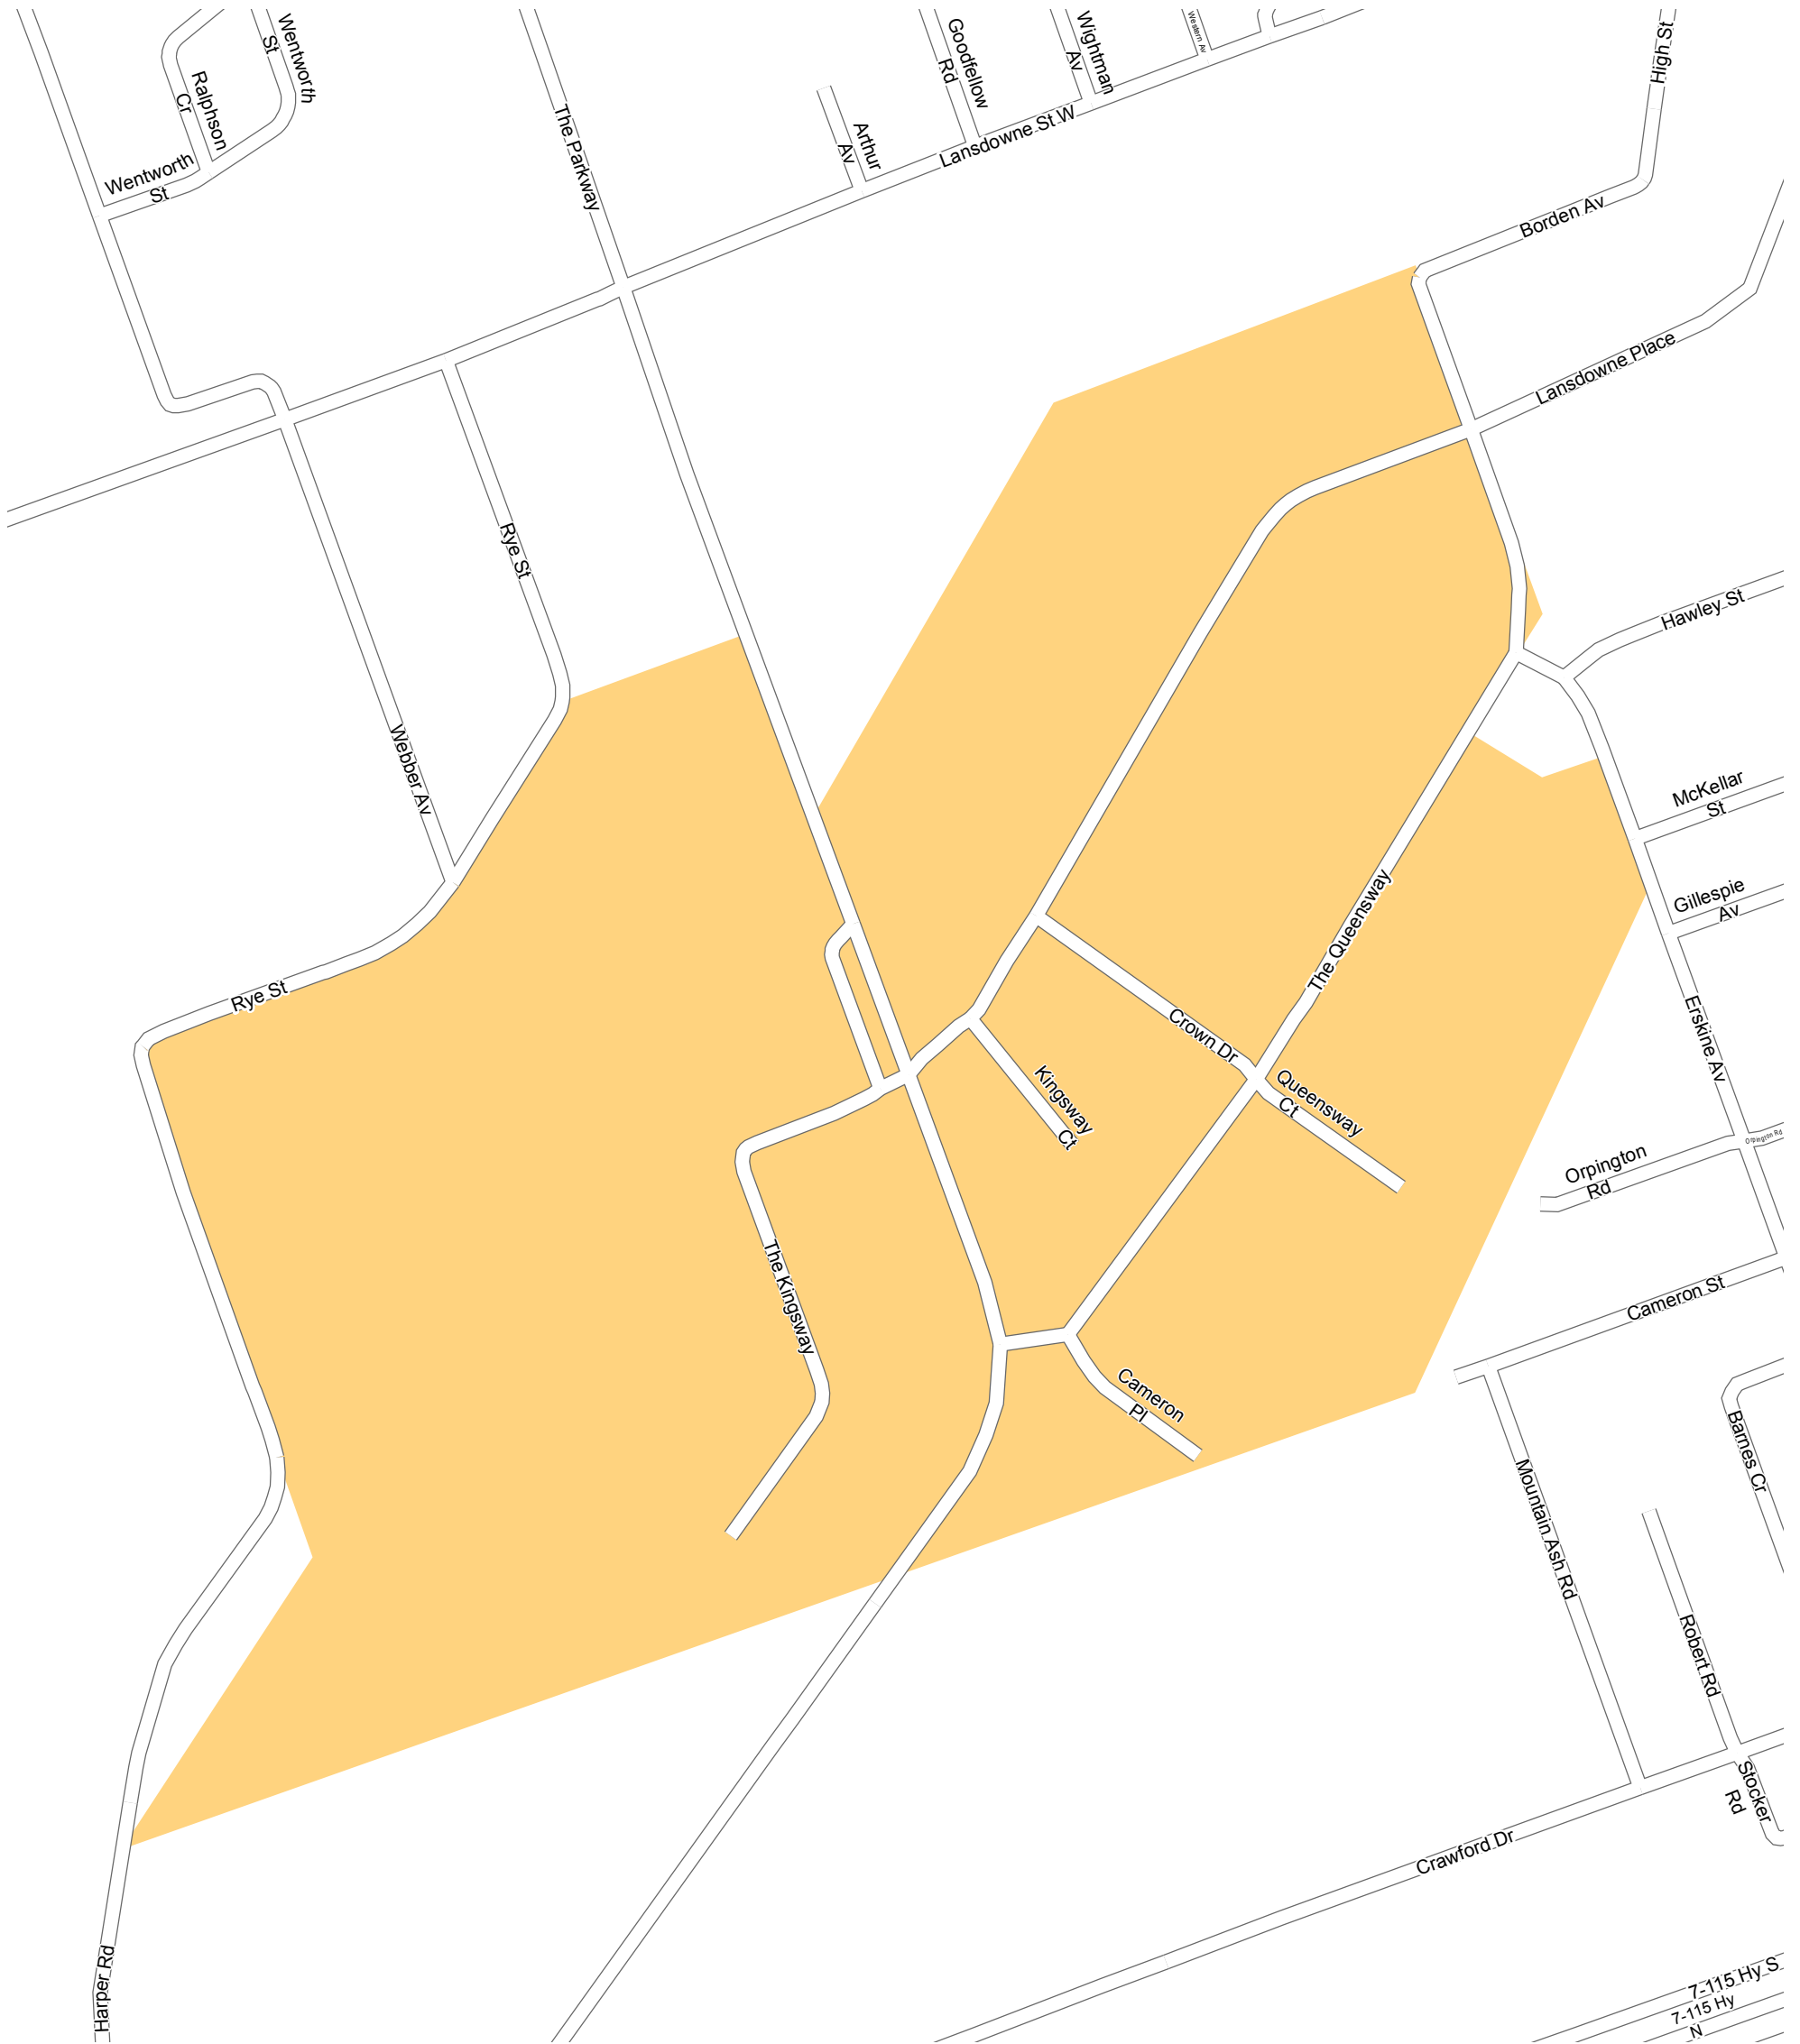

The City of Peterborough Official Plan - Schedule K - Areas Designated For Adult Entertainment Parlours

Map Accuracy and Interpretation:
The information depicted on this hardcopy or digital map file is schematic in nature. Accurate interpretation of information shown should be obtained from appropriate City Planning staff.

Schedule - A to by-law 1989-73 passed the 6th day of March 1989 088032

Metres
0 50 100 150 200 250

Produced by:
Geomatics/Mapping Division,
City of Peterborough

Last Revised:
January 2000