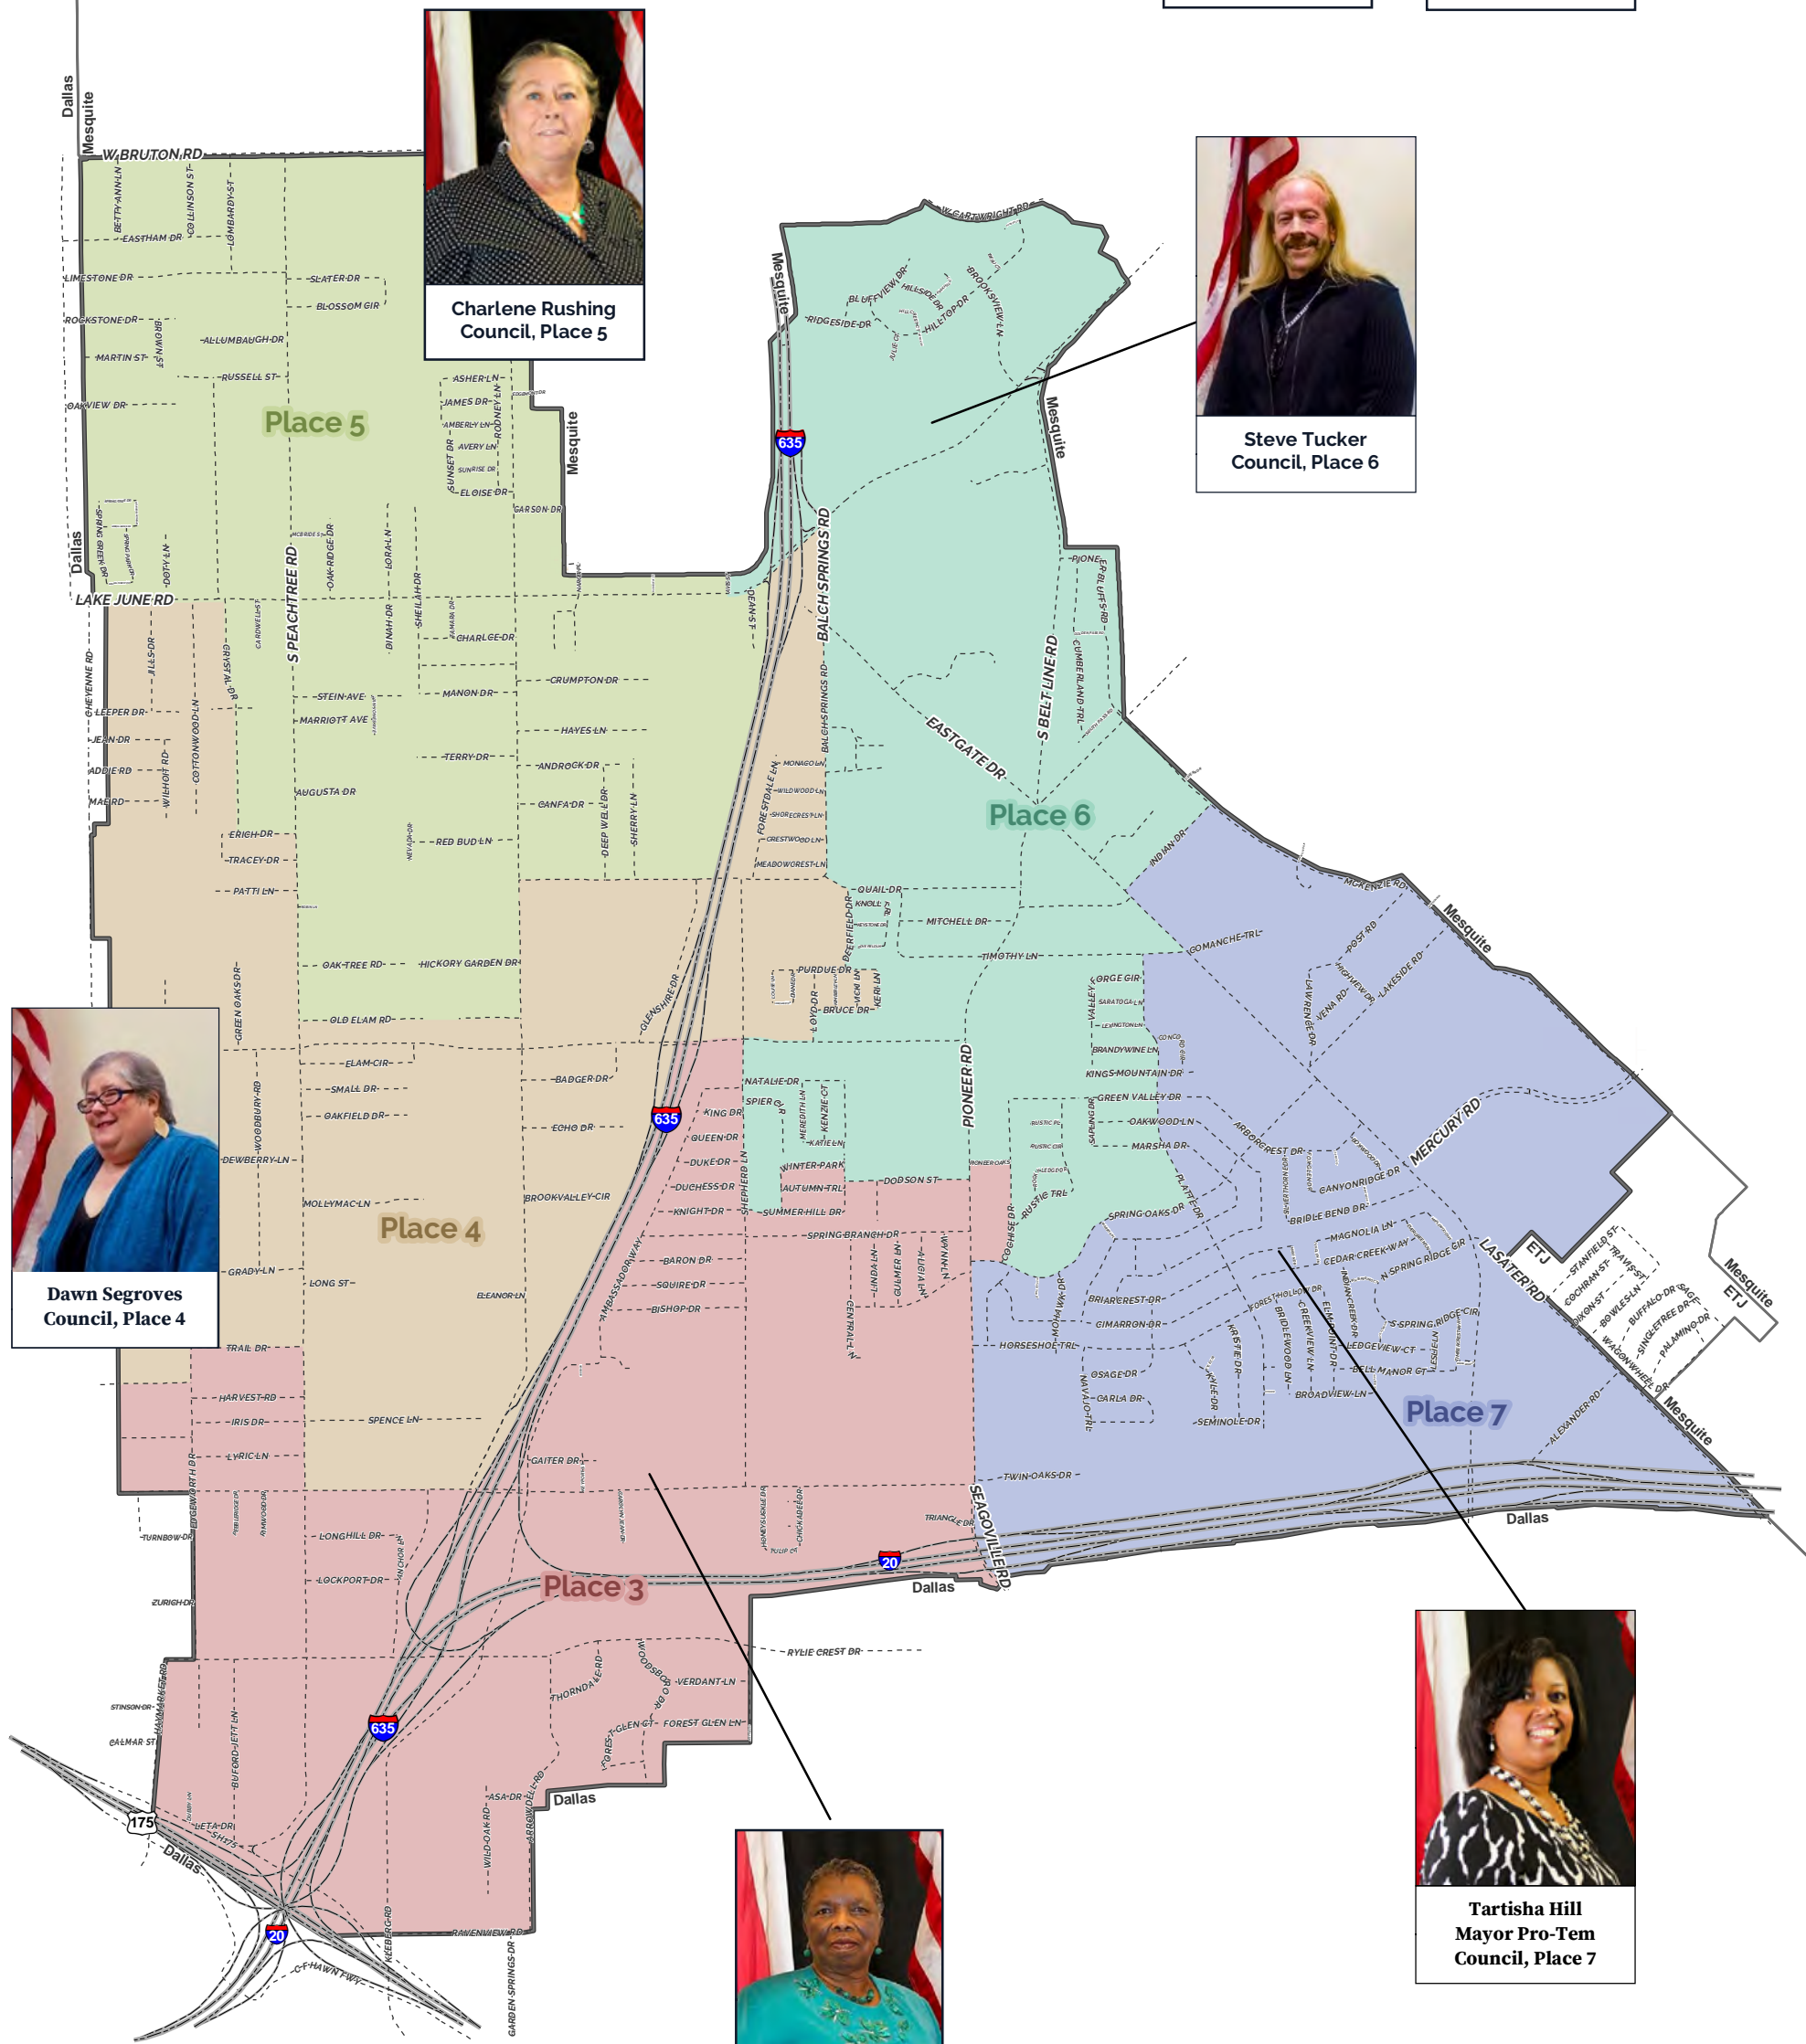

BALCH SPRINGS

GROWING COMMUNITY

Mayor & City Council

Steven Gorwood
Mayor

Sammy Moon
Council, Place 2

Charlene Rushing
Council, Place 5

Steve Tucker
Council, Place 6

Dawn Segroves
Council, Place 4

Helen Shelby
Council, Place 3

Tartisha Hill
Mayor Pro-Tem
Council, Place 7

District Boundaries	
 Place 3	 Other City Boundaries
 Place 4	 Balch Springs Boundary
 Place 5	 Primary Highway
 Place 6	 Access Ramp
 Place 7	 All Other Roadways

0 1,250 2,500 5,000 Feet

Coordinate System: NAD 1983 StatePlane Texas North Central FIPS 4202 Feet
Source: ESRI, DCAD, NCTCOG, City of Balch Springs

The intended use of this map is for illustrative and reference purposes only. It is not a legally recorded plat, survey, or official document of any kind. The correlative geographic location of any feature is only as accurate as the source data.