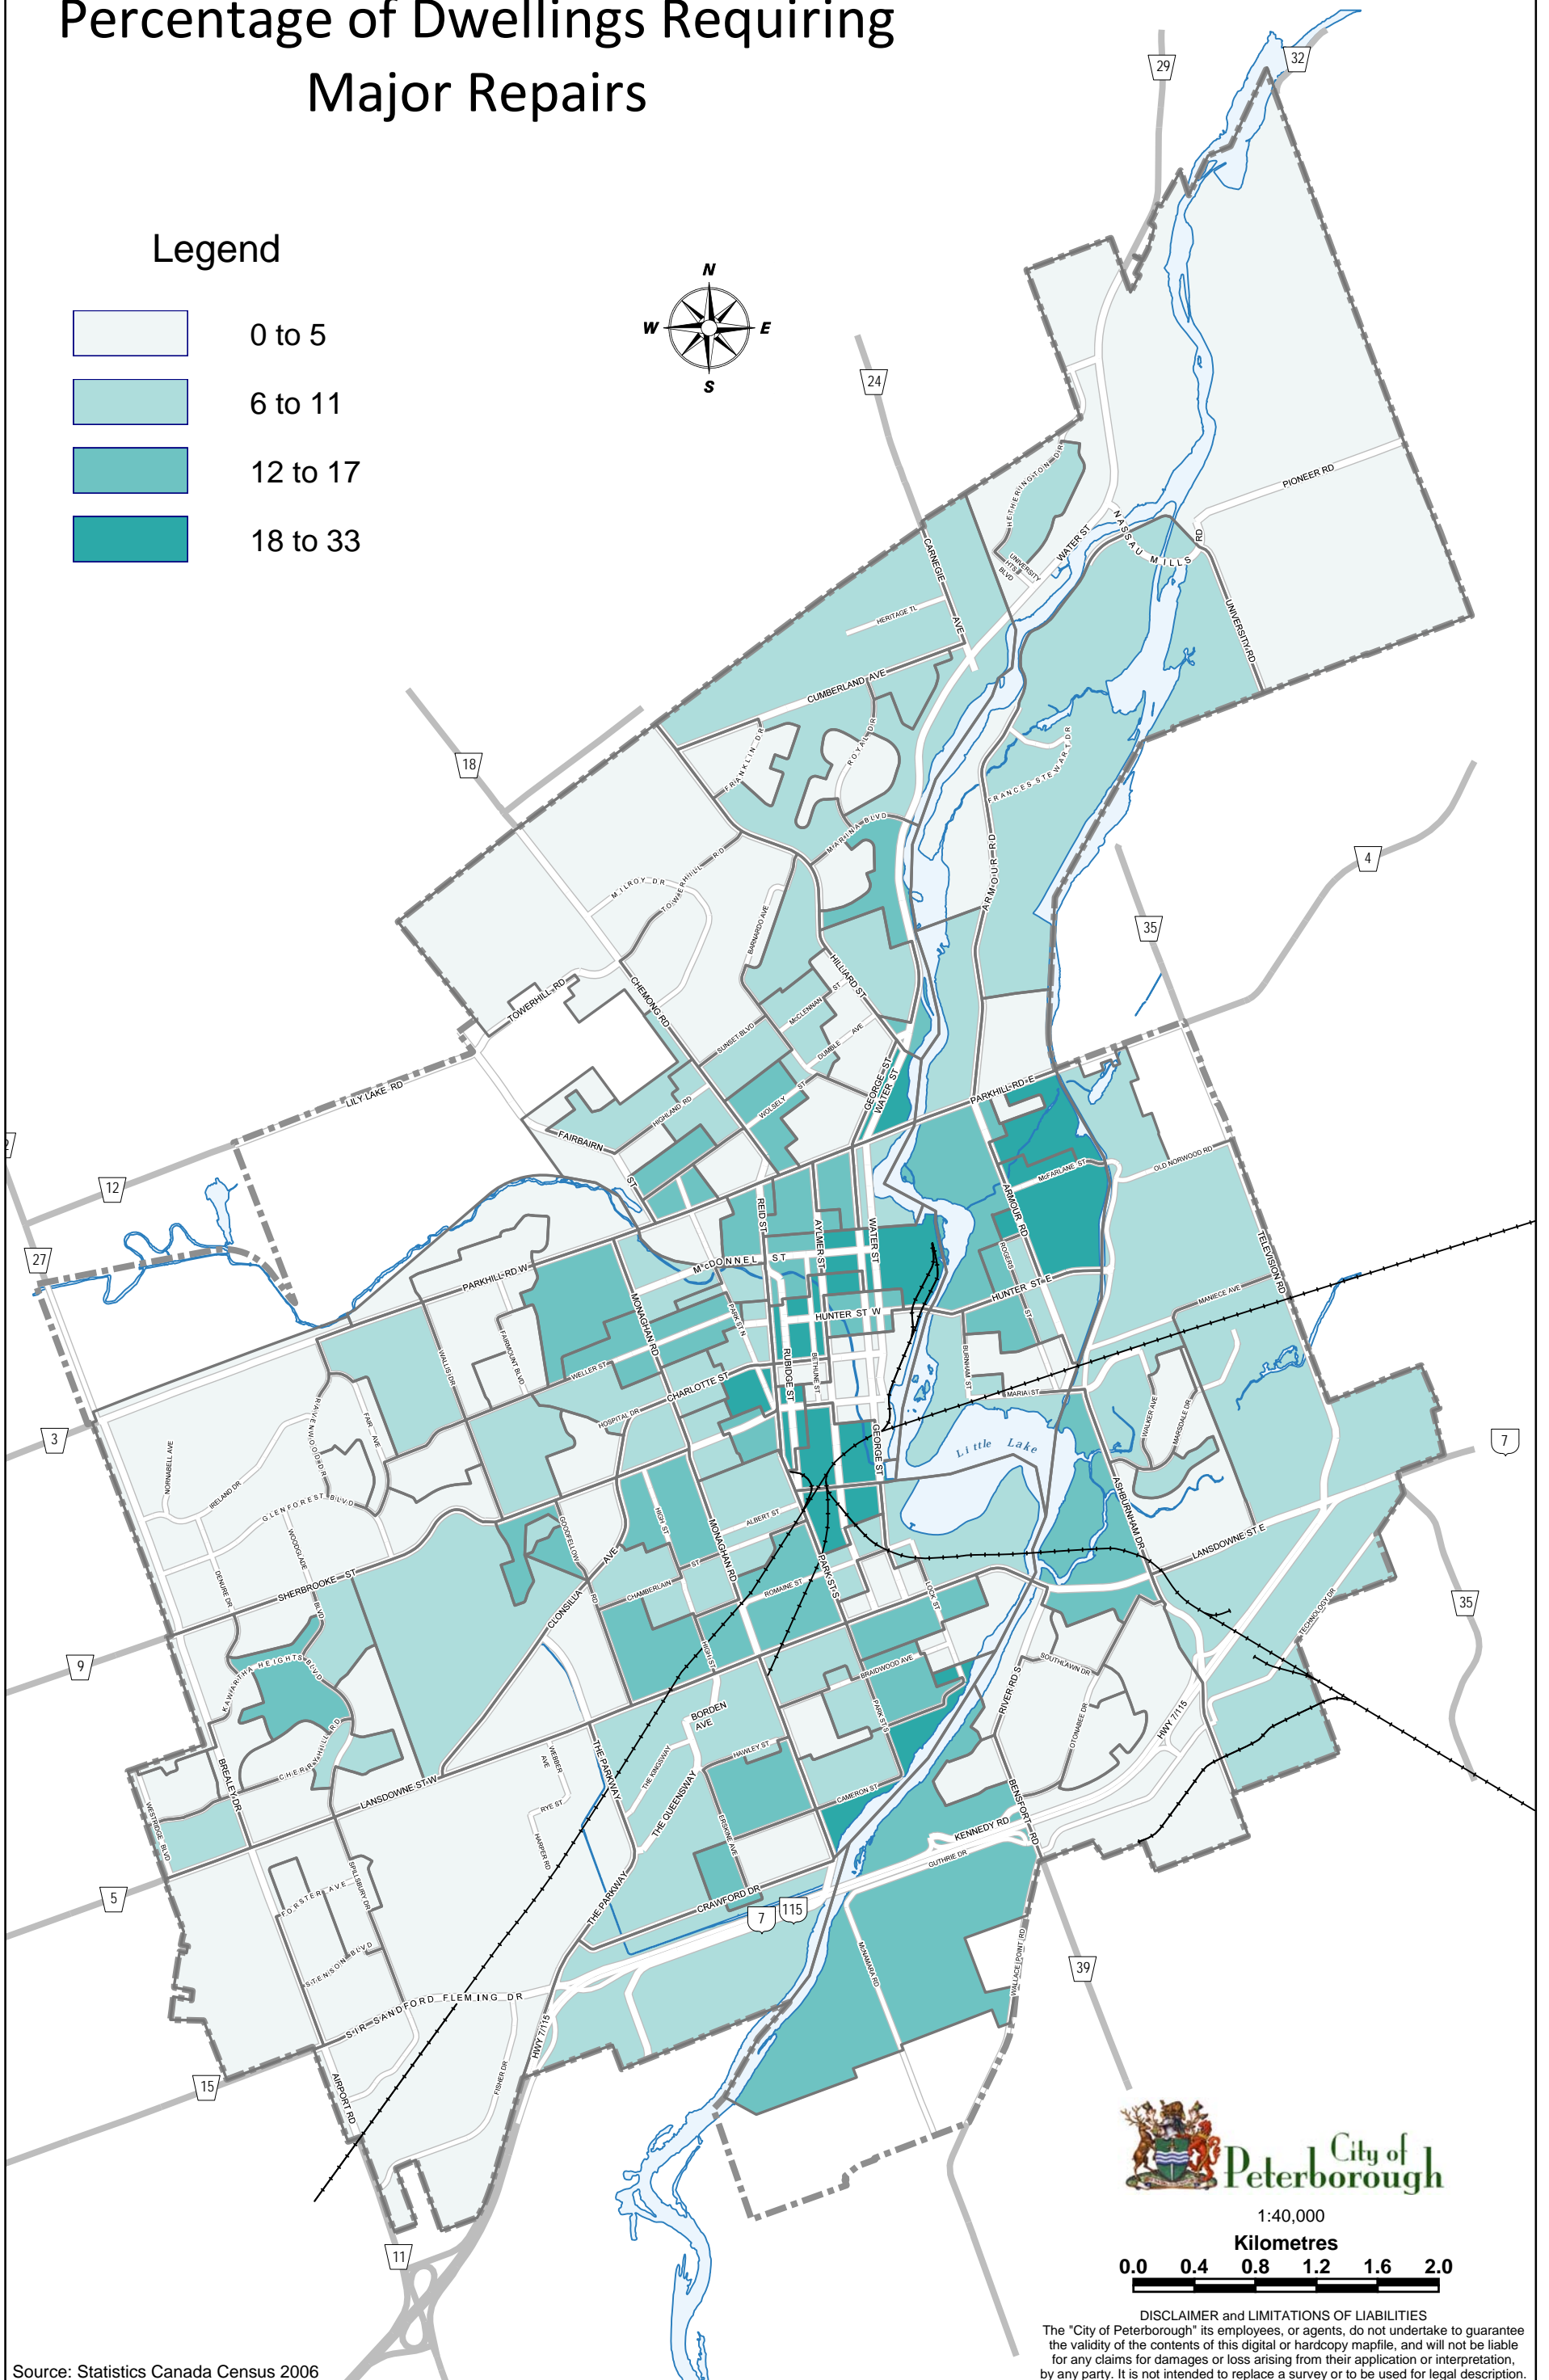

Percentage of Dwellings Requiring Major Repairs

Legend

1:40,000

Kilometres

DISCLAIMER and LIMITATIONS OF LIABILITIES
 The "City of Peterborough" its employees, or agents, do not undertake to guarantee the validity of the contents of this digital or hardcopy mapfile, and will not be liable for any claims for damages or loss arising from their application or interpretation, by any party. It is not intended to replace a survey or to be used for legal description.