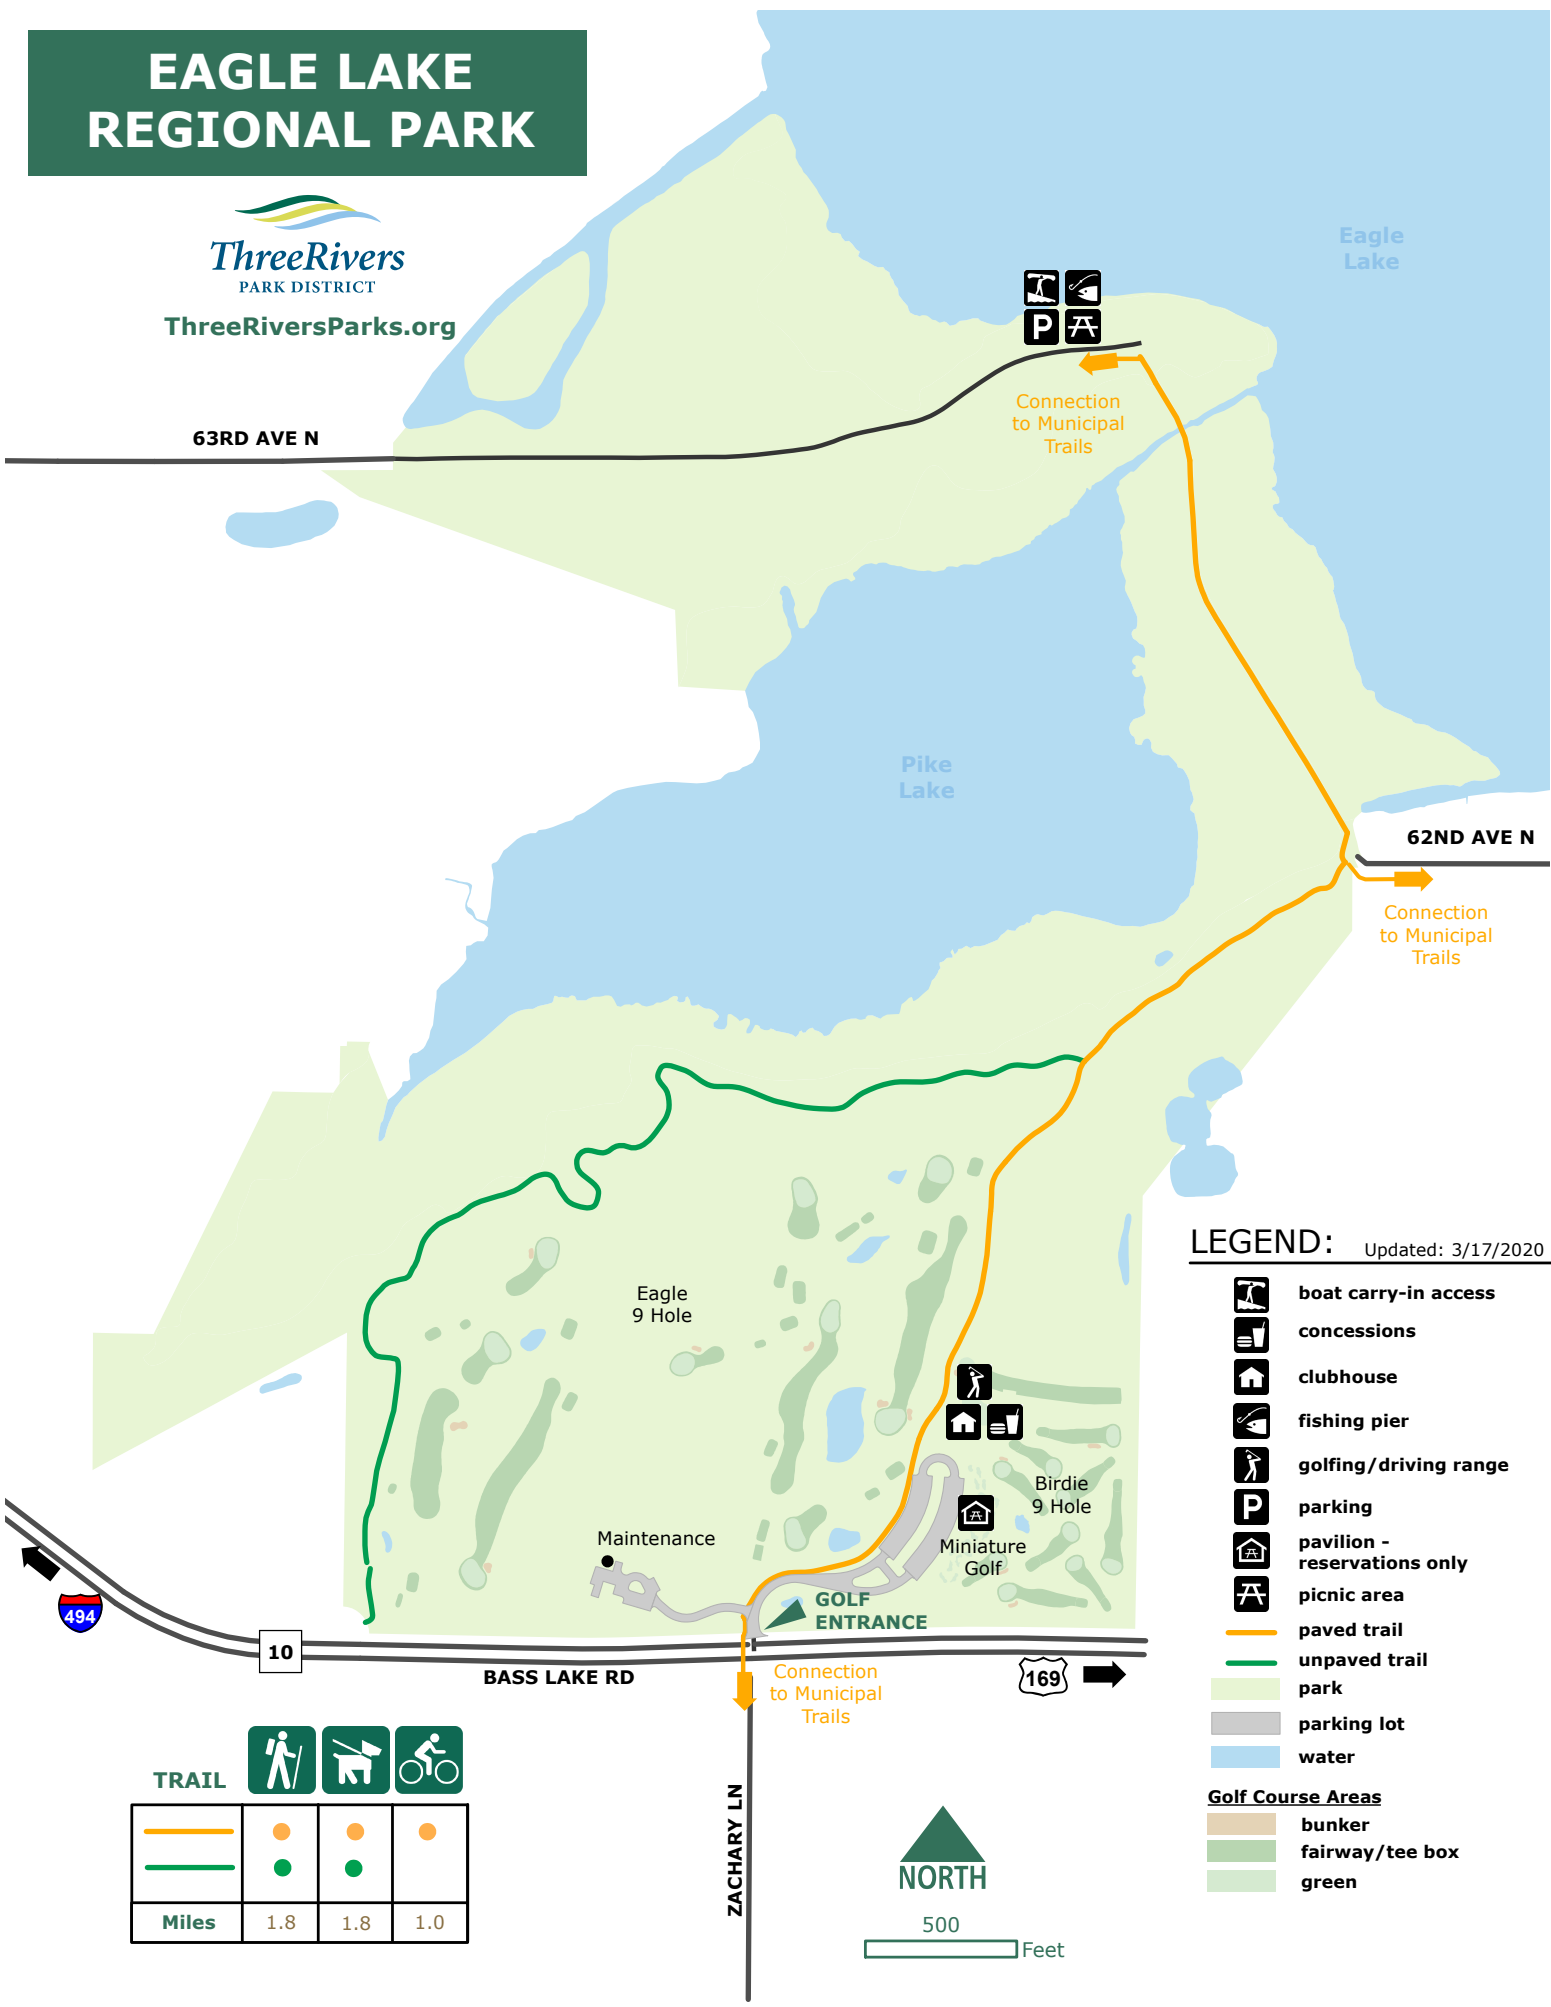

EAGLE LAKE REGIONAL PARK

ThreeRiversParks.org

LEGEND: Updated: 3/17/2020

- boat carry-in access
 - concessions
 - clubhouse
 - fishing pier
 - golfing/driving range
 - parking
 - pavilion - reservations only
 - picnic area
 - paved trail
 - unpaved trail
 - park
 - parking lot
 - water
- Golf Course Areas**
- bunker
 - fairway/tee box
 - green

TRAIL			
Miles	1.8	1.8	1.0