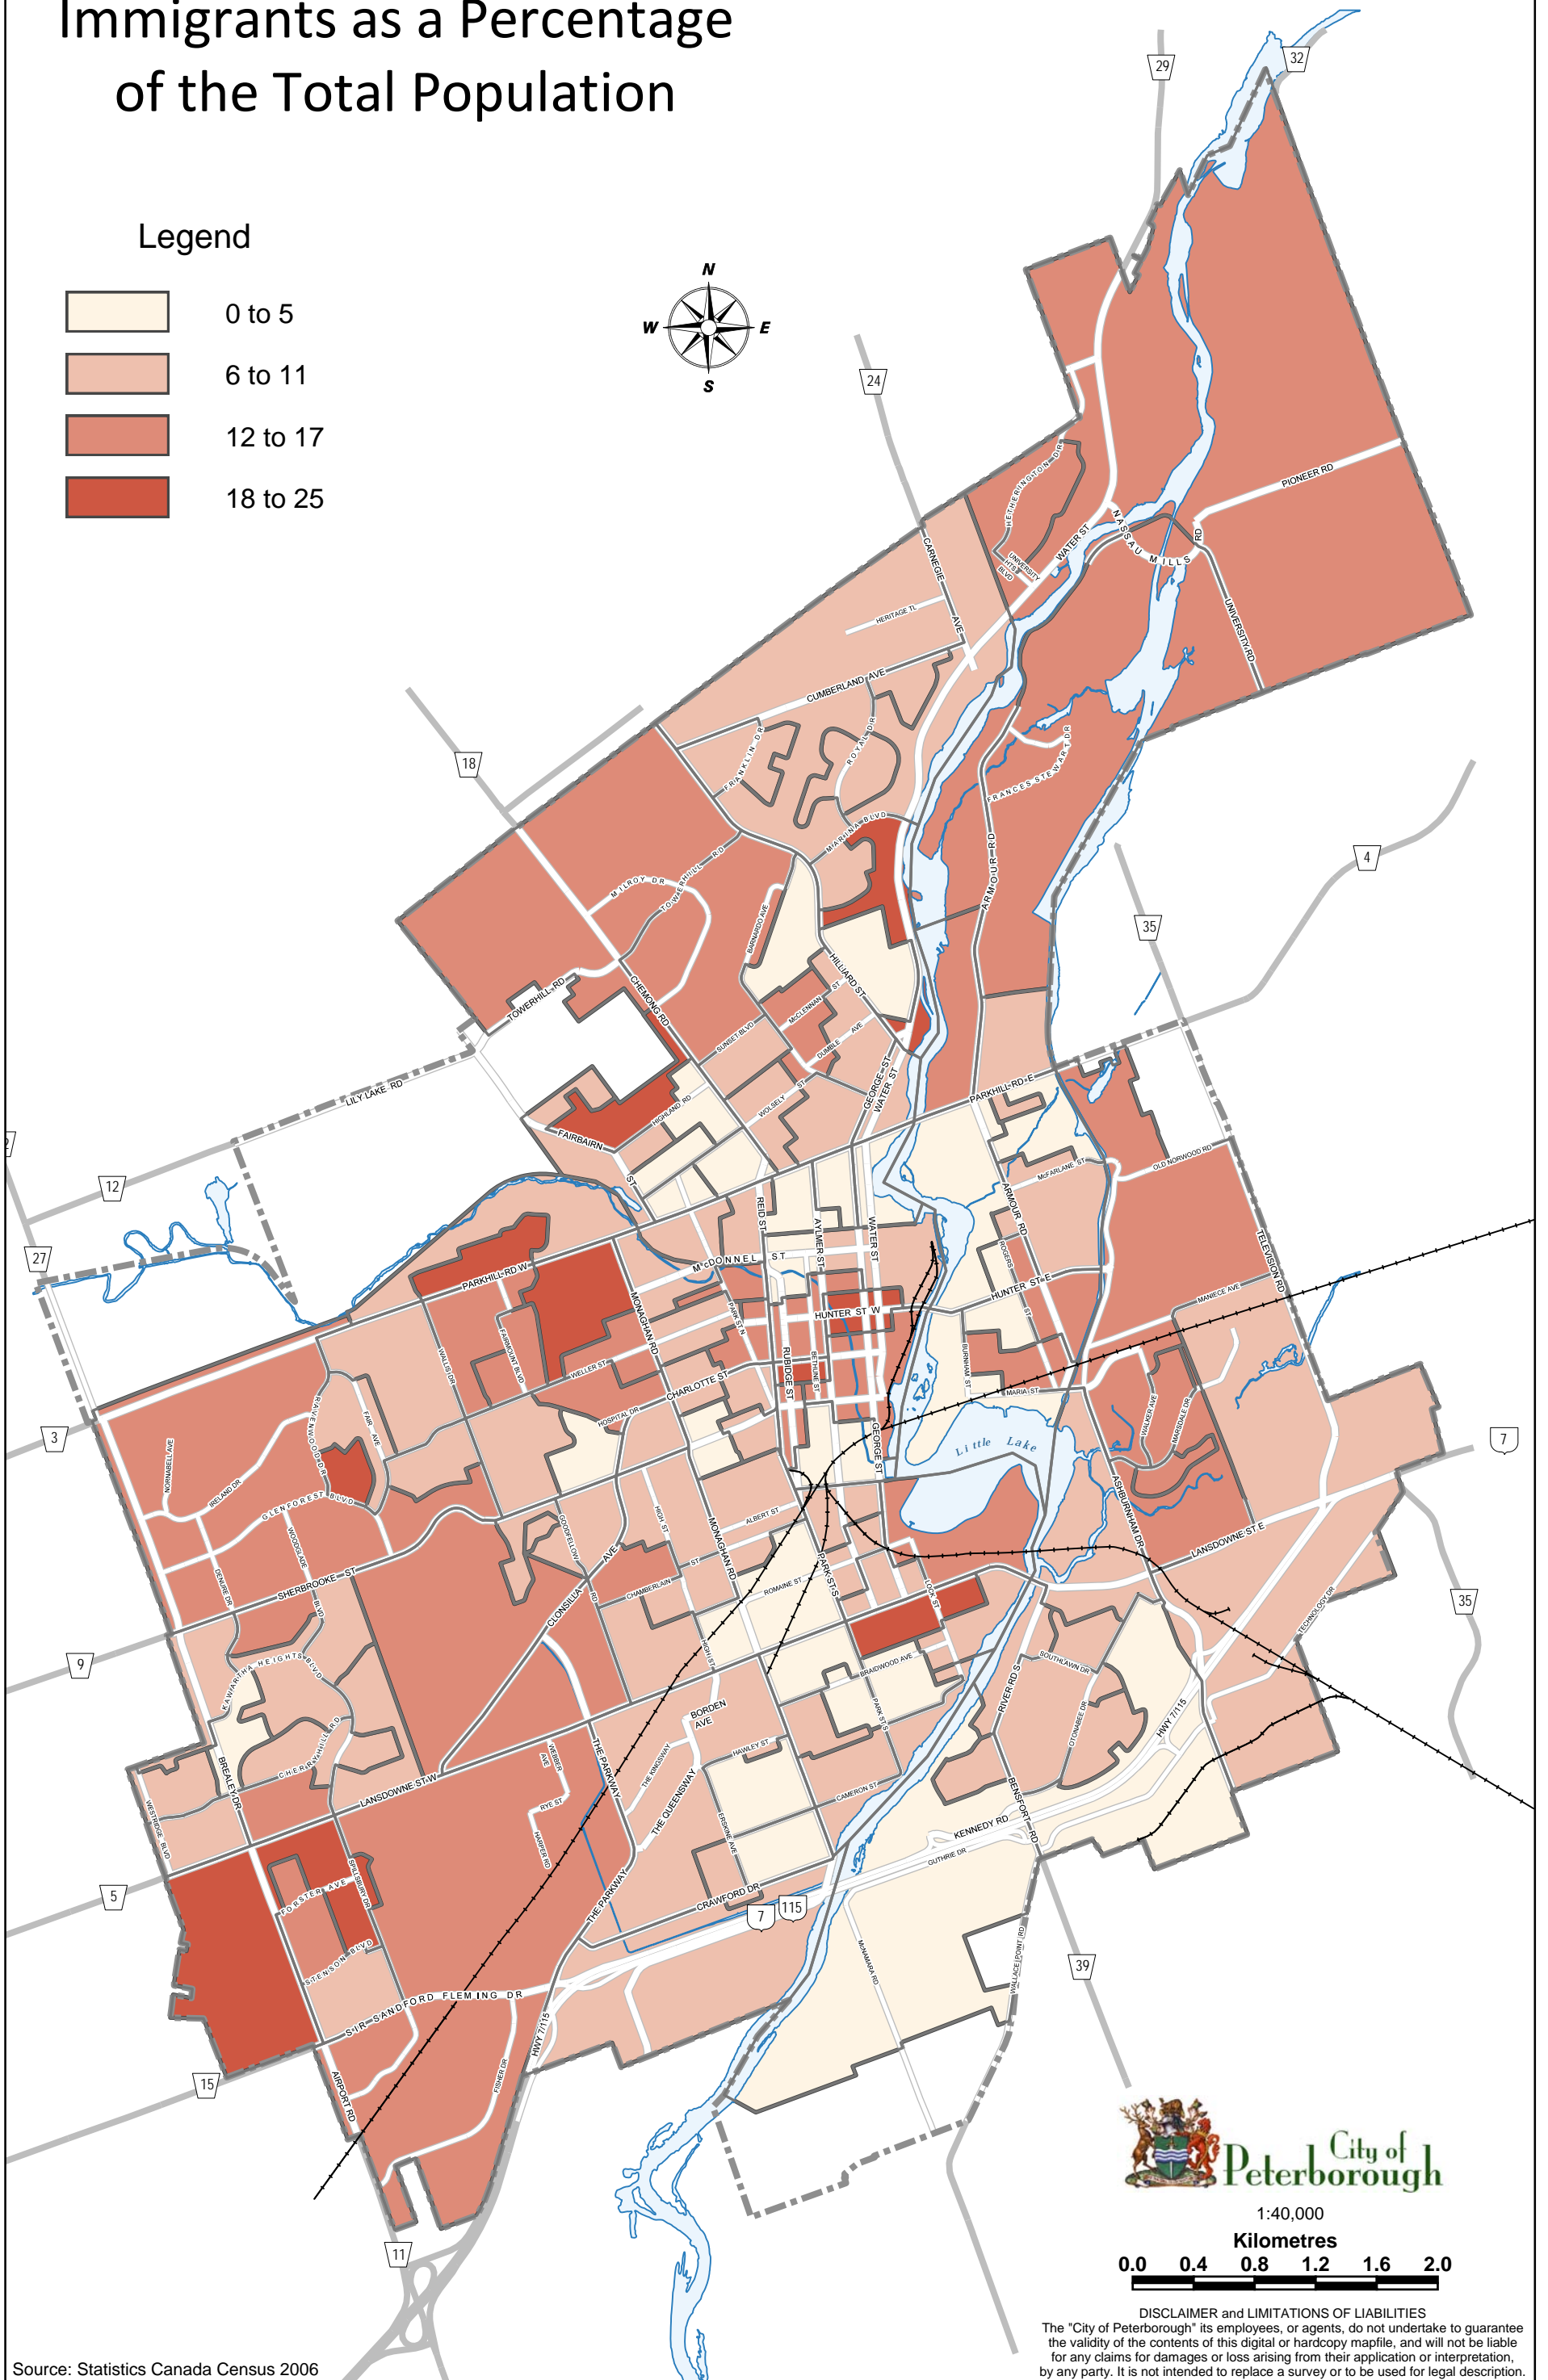

Immigrants as a Percentage of the Total Population

Legend

City of Peterborough

1:40,000

Kilometres

0.0 0.4 0.8 1.2 1.6 2.0

DISCLAIMER and LIMITATIONS OF LIABILITIES
 The "City of Peterborough" its employees, or agents, do not undertake to guarantee the validity of the contents of this digital or hardcopy mapfile, and will not be liable for any claims for damages or loss arising from their application or interpretation, by any party. It is not intended to replace a survey or to be used for legal description.