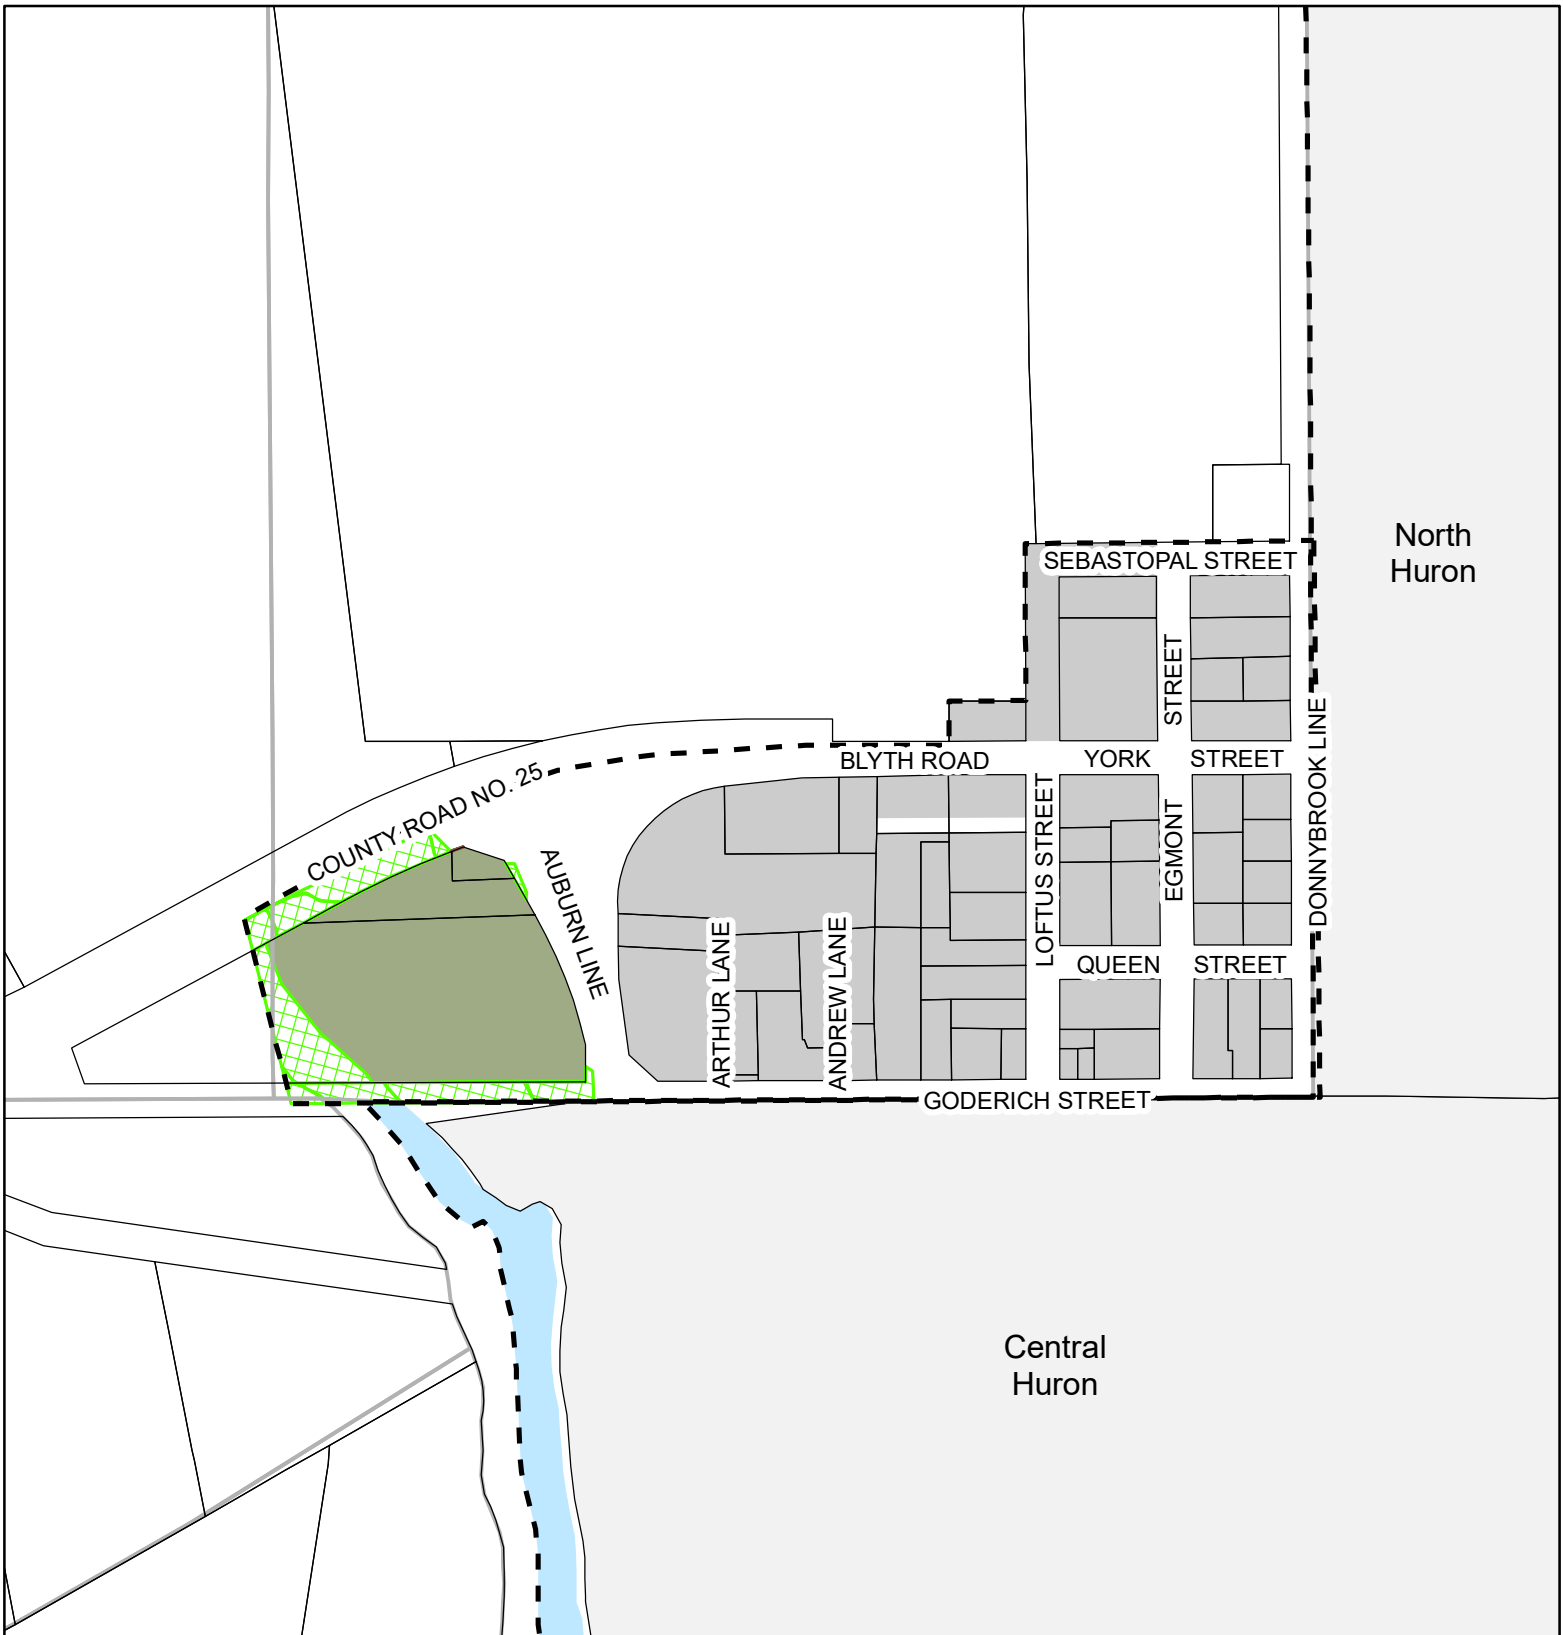

TOWNSHIP OF ASHFIELD-COLBORNE-WAWANOSH

AUBURN

Produced by the County of Huron GIS Services with data supplied under License by Members of the Ontario Geospatial Data Exchange, MVCA, ABCA, SVCA, UTRCA and MNR&F. Orthoimagery flown in 2015. This map is illustrative only. Do not rely on it as a precise indicator of routes, feature locations, nor as a guide to navigation. Copyright © Queen's Printer 2021.

Last Modified 6/14/2021

Proposed Changes

-  Change to Hamlet / Village
-  Change to Natural Environment

Current Landuse

-  Hamlet / Village
-  Natural Environment