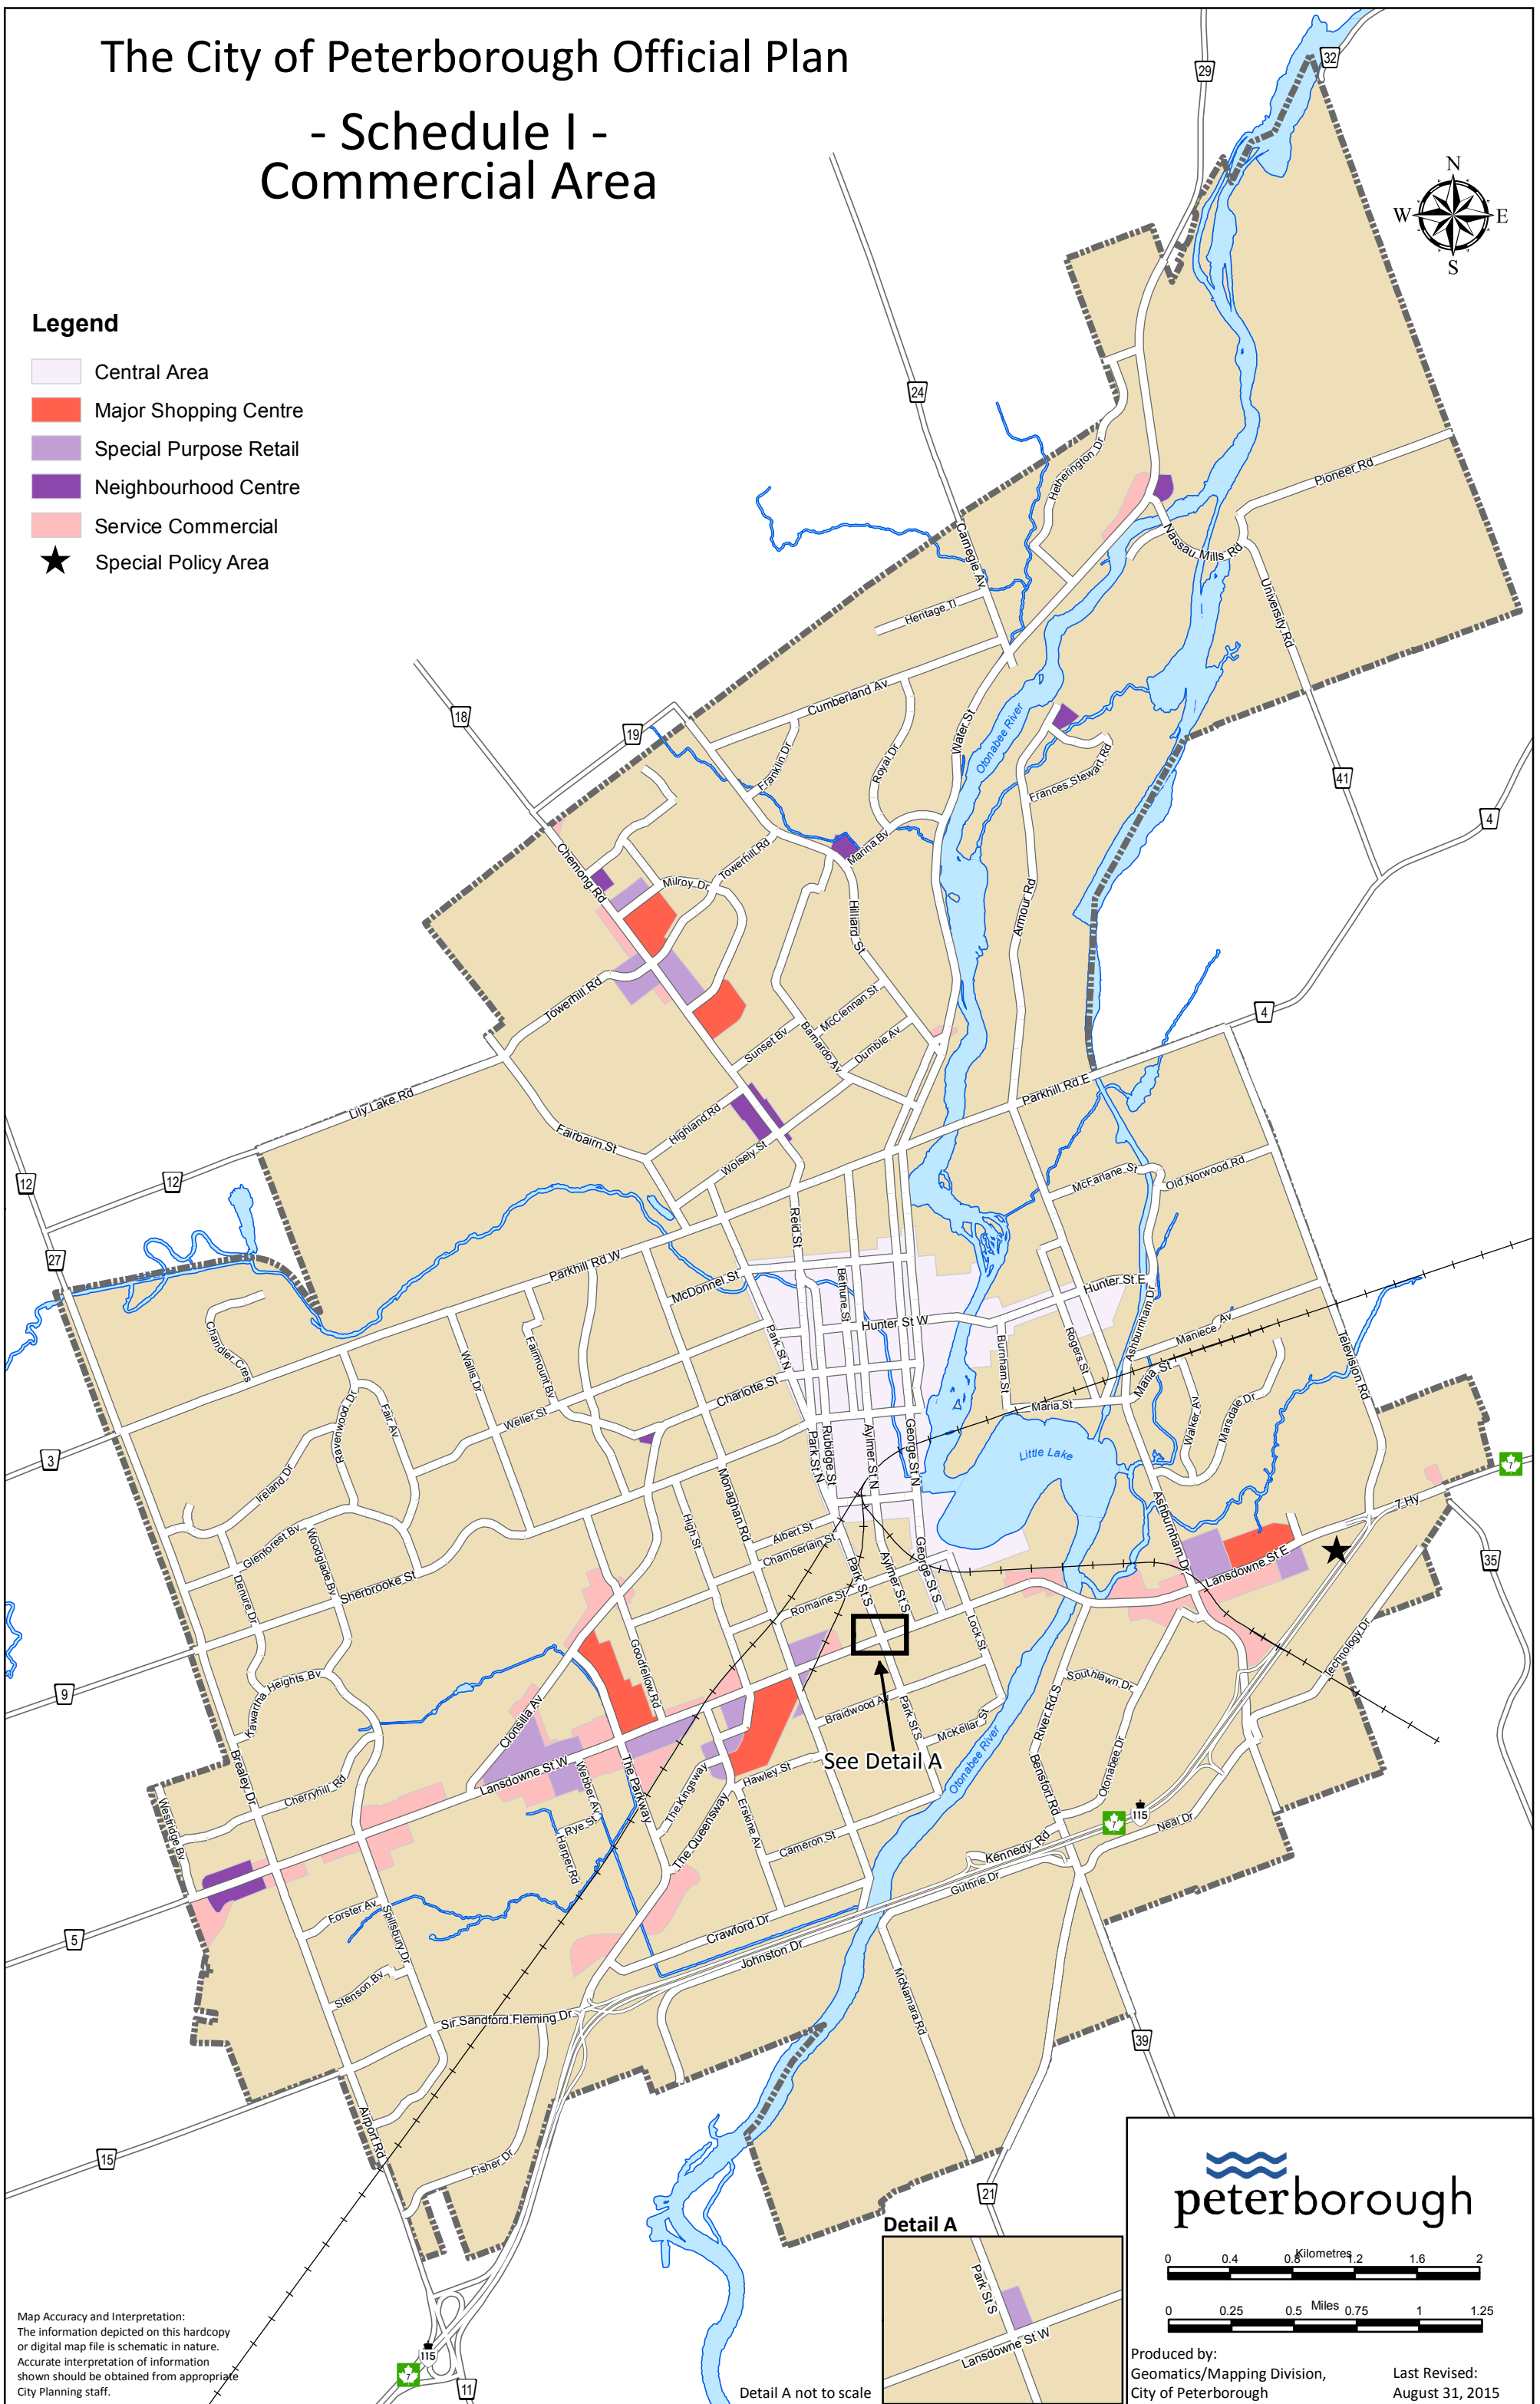

# The City of Peterborough Official Plan

## - Schedule I - Commercial Area

### Legend

- Central Area
- Major Shopping Centre
- Special Purpose Retail
- Neighbourhood Centre
- Service Commercial
- ★ Special Policy Area

See Detail A

Detail A

Produced by:  
Geomatics/Mapping Division,  
City of Peterborough

Last Revised:  
August 31, 2015

Map Accuracy and Interpretation:  
The information depicted on this hardcopy or digital map file is schematic in nature. Accurate interpretation of information shown should be obtained from appropriate City Planning staff.