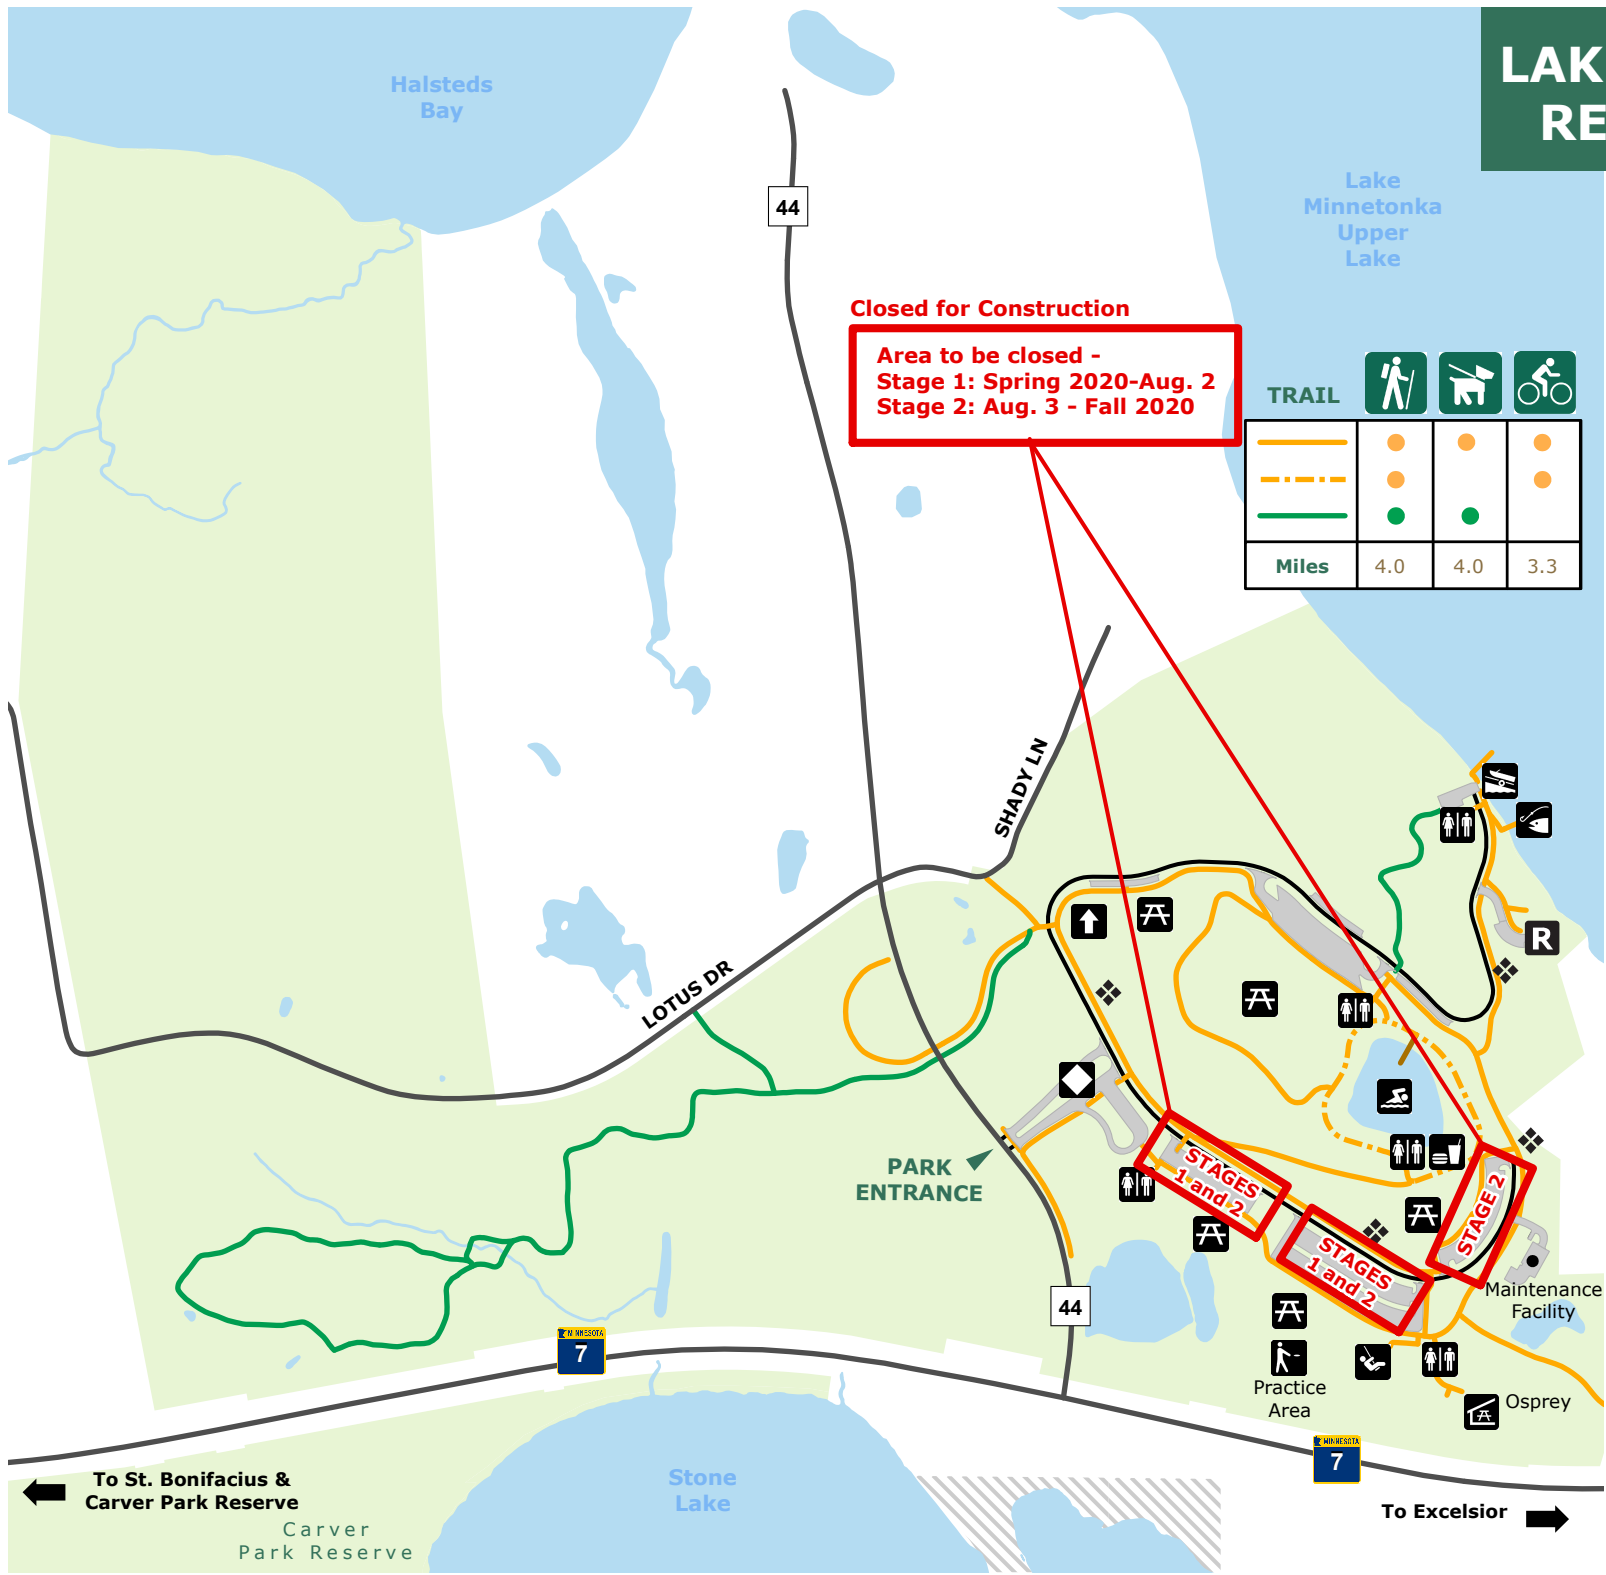

LAKE MINNETONKA REGIONAL PARK

ThreeRiversParks.org

LEGEND: Updated: 4/24/2020

- boat launch
- concessions
- disc golf
- entry station
- fishing pier
- picnic area
- picnic area - reservable shelter
- play area
- rental facility - reservable rooms
- rest area/bench
- restroom
- swimming
- trails at your pace
- accessible ramp
- paved trail
- unpaved trail
- road
- park
- parking lot
- water
- private property

TRAIL			
Miles	4.0	4.0	3.3

Closed for Construction
Area to be closed -
Stage 1: Spring 2020-Aug. 2
Stage 2: Aug. 3 - Fall 2020

To St. Bonifacius & Carver Park Reserve

To Excelsior

Carver Park Reserve

Stone Lake

PARK ENTRANCE

Maintenance Facility

Practice Area

Osprey