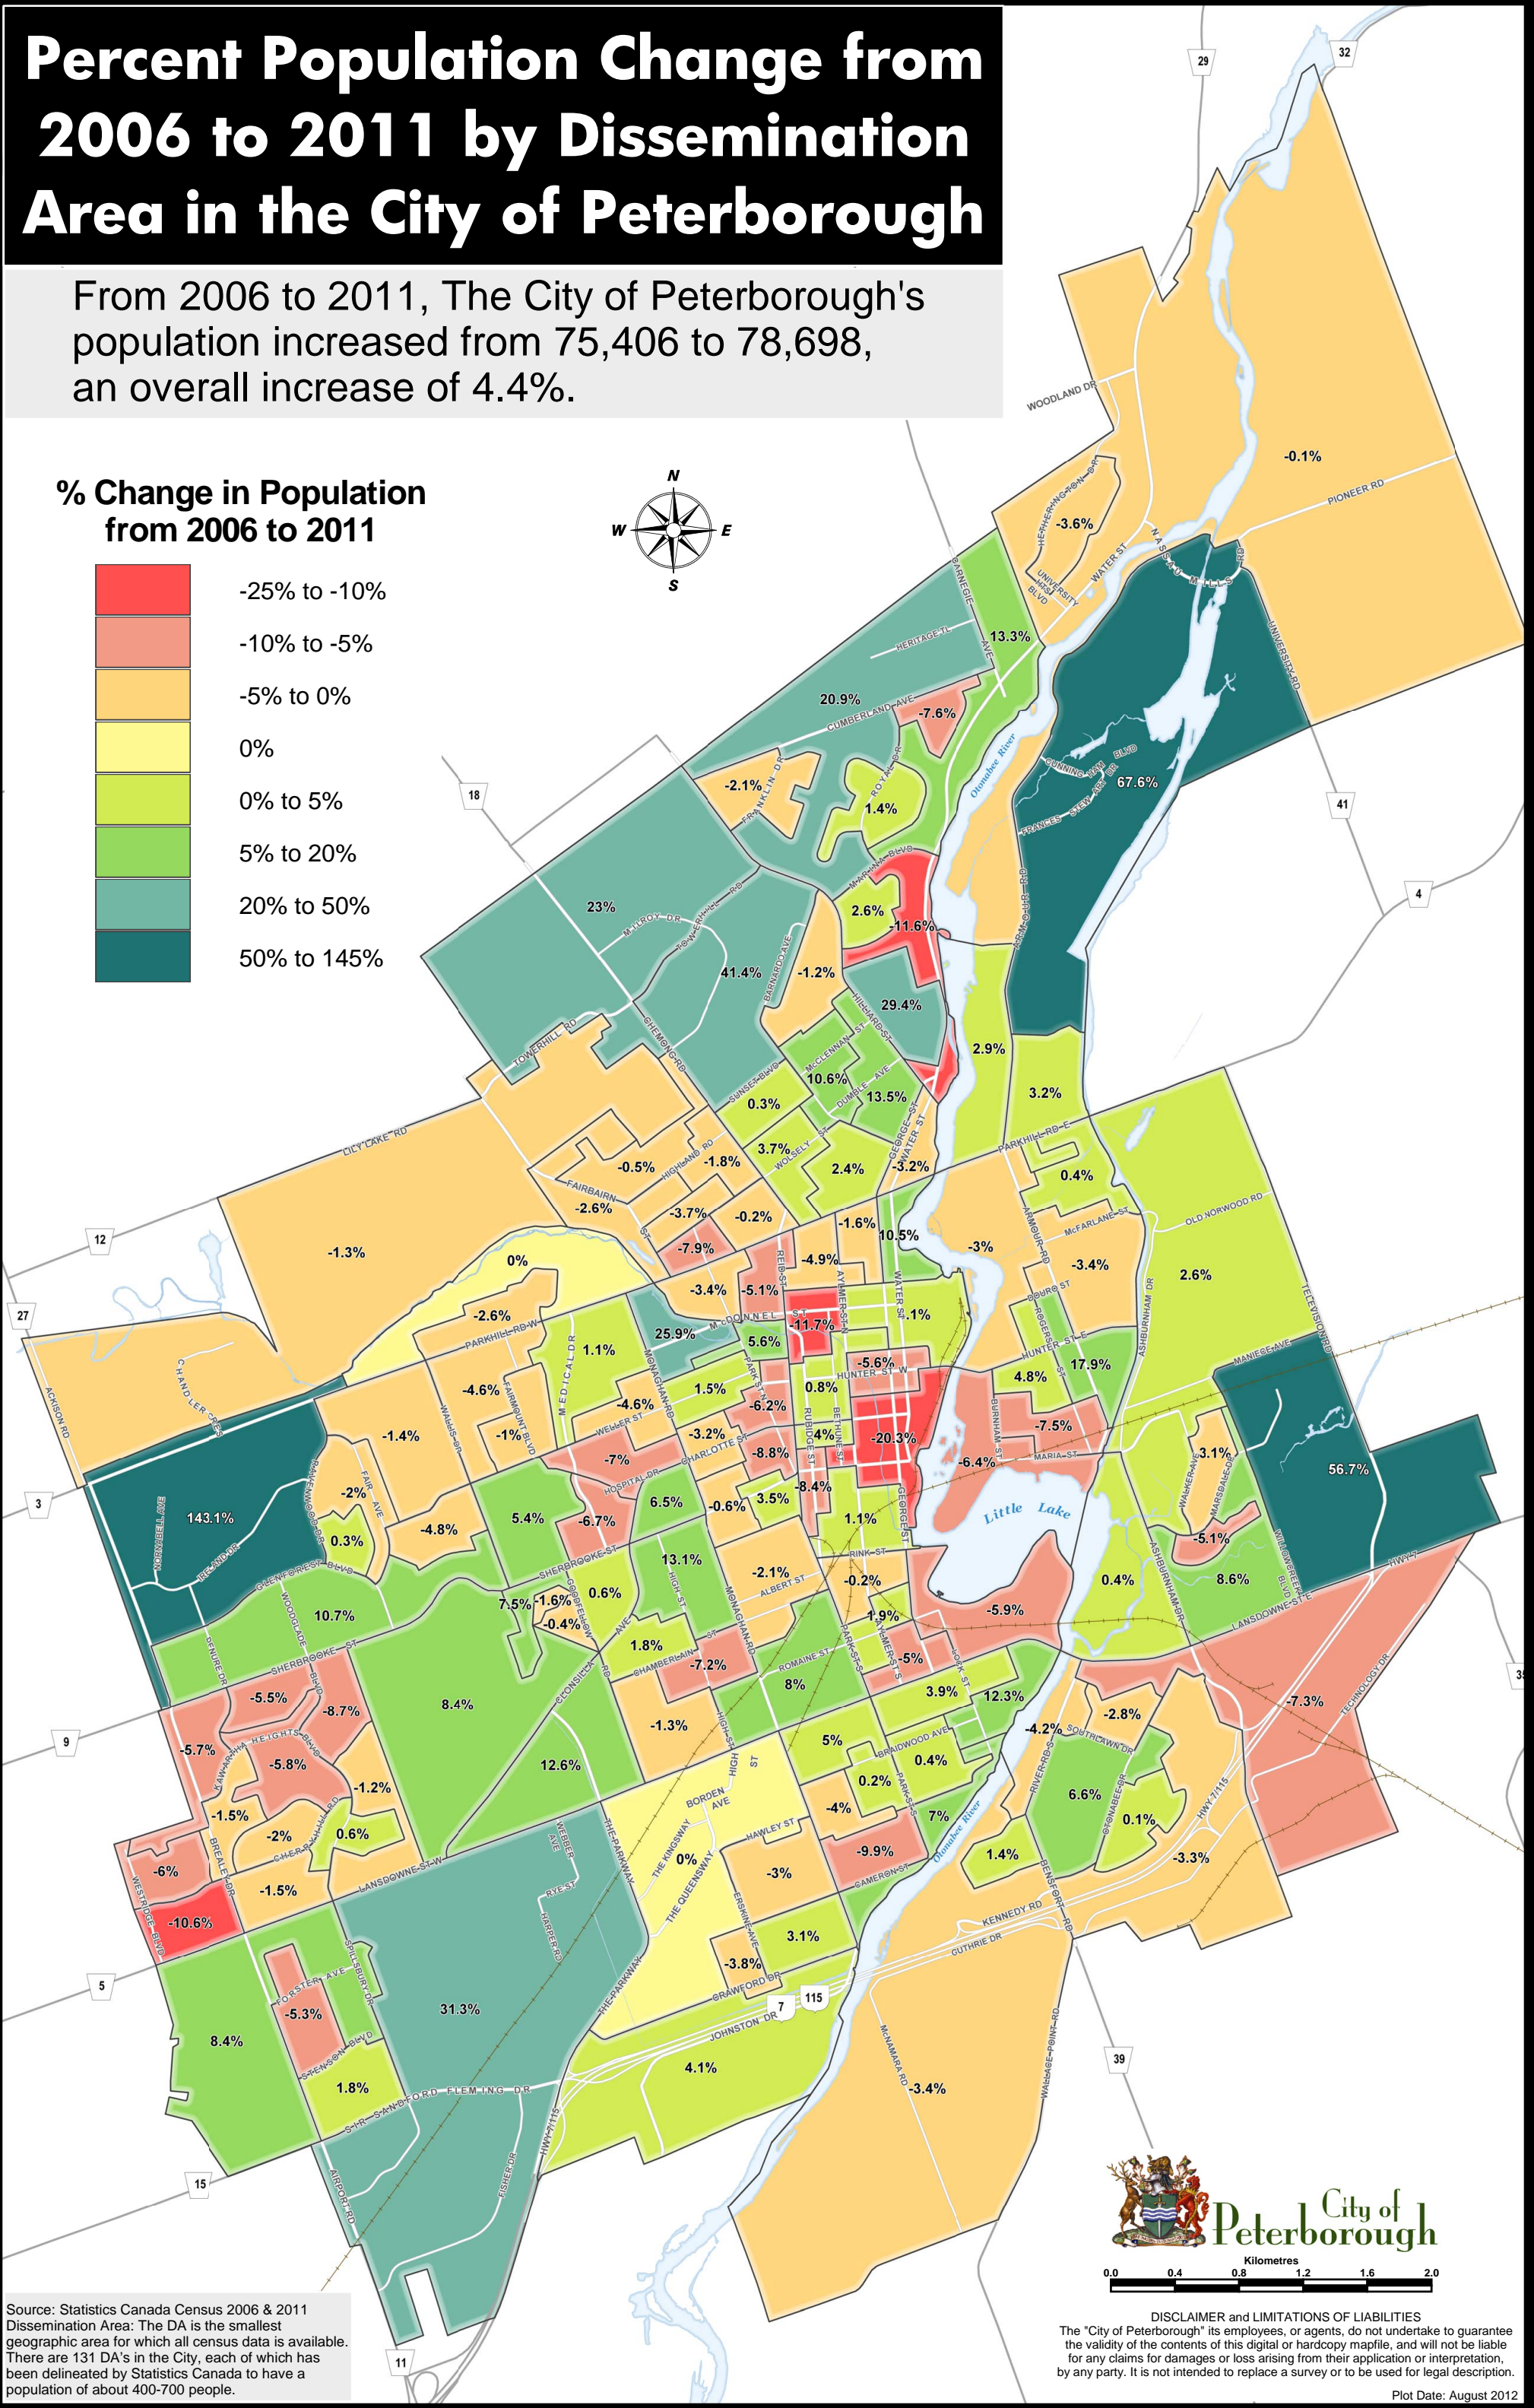

Percent Population Change from 2006 to 2011 by Dissemination Area in the City of Peterborough

From 2006 to 2011, The City of Peterborough's population increased from 75,406 to 78,698, an overall increase of 4.4%.

% Change in Population from 2006 to 2011

Source: Statistics Canada Census 2006 & 2011
 Dissemination Area: The DA is the smallest geographic area for which all census data is available. There are 131 DA's in the City, each of which has been delineated by Statistics Canada to have a population of about 400-700 people.

DISCLAIMER and LIMITATIONS OF LIABILITIES
 The "City of Peterborough" its employees, or agents, do not undertake to guarantee the validity of the contents of this digital or hardcopy mapfile, and will not be liable for any claims for damages or loss arising from their application or interpretation, by any party. It is not intended to replace a survey or to be used for legal description.

Plot Date: August 2012