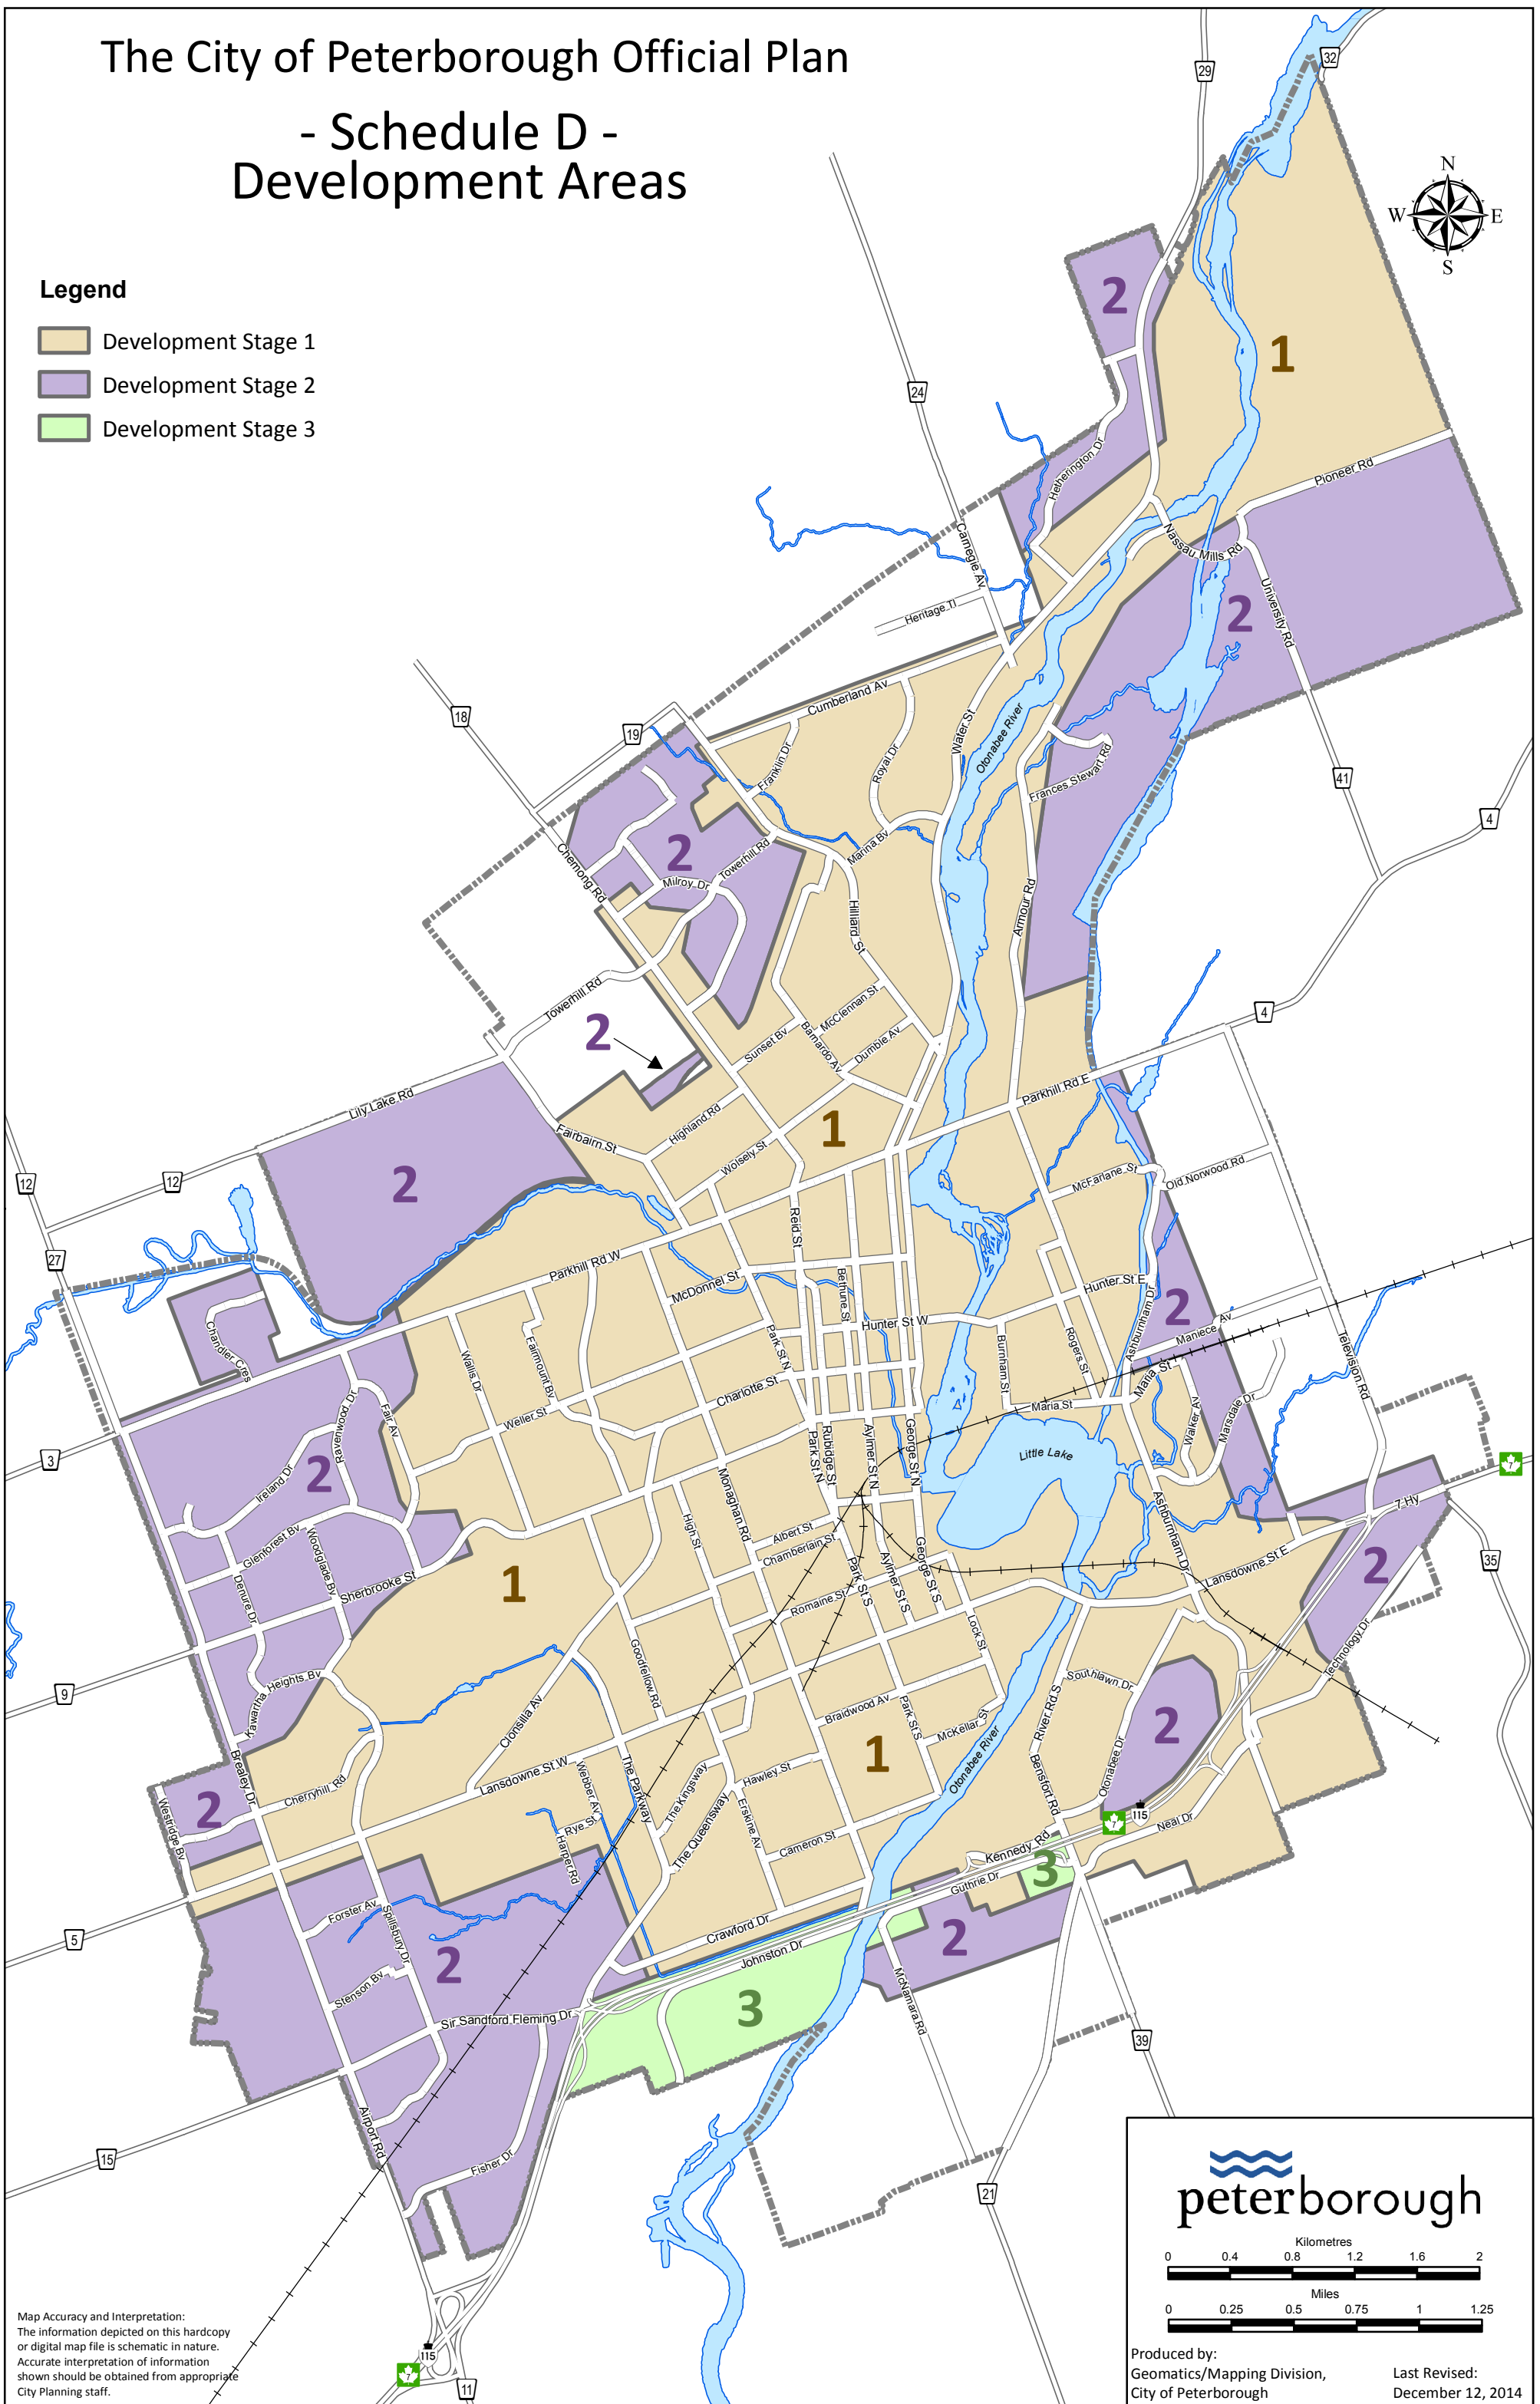

The City of Peterborough Official Plan

- Schedule D - Development Areas

Legend

- Development Stage 1
- Development Stage 2
- Development Stage 3

Map Accuracy and Interpretation:
The information depicted on this hardcopy or digital map file is schematic in nature. Accurate interpretation of information shown should be obtained from appropriate City Planning staff.

Produced by:
Geomatics/Mapping Division,
City of Peterborough

Last Revised:
December 12, 2014