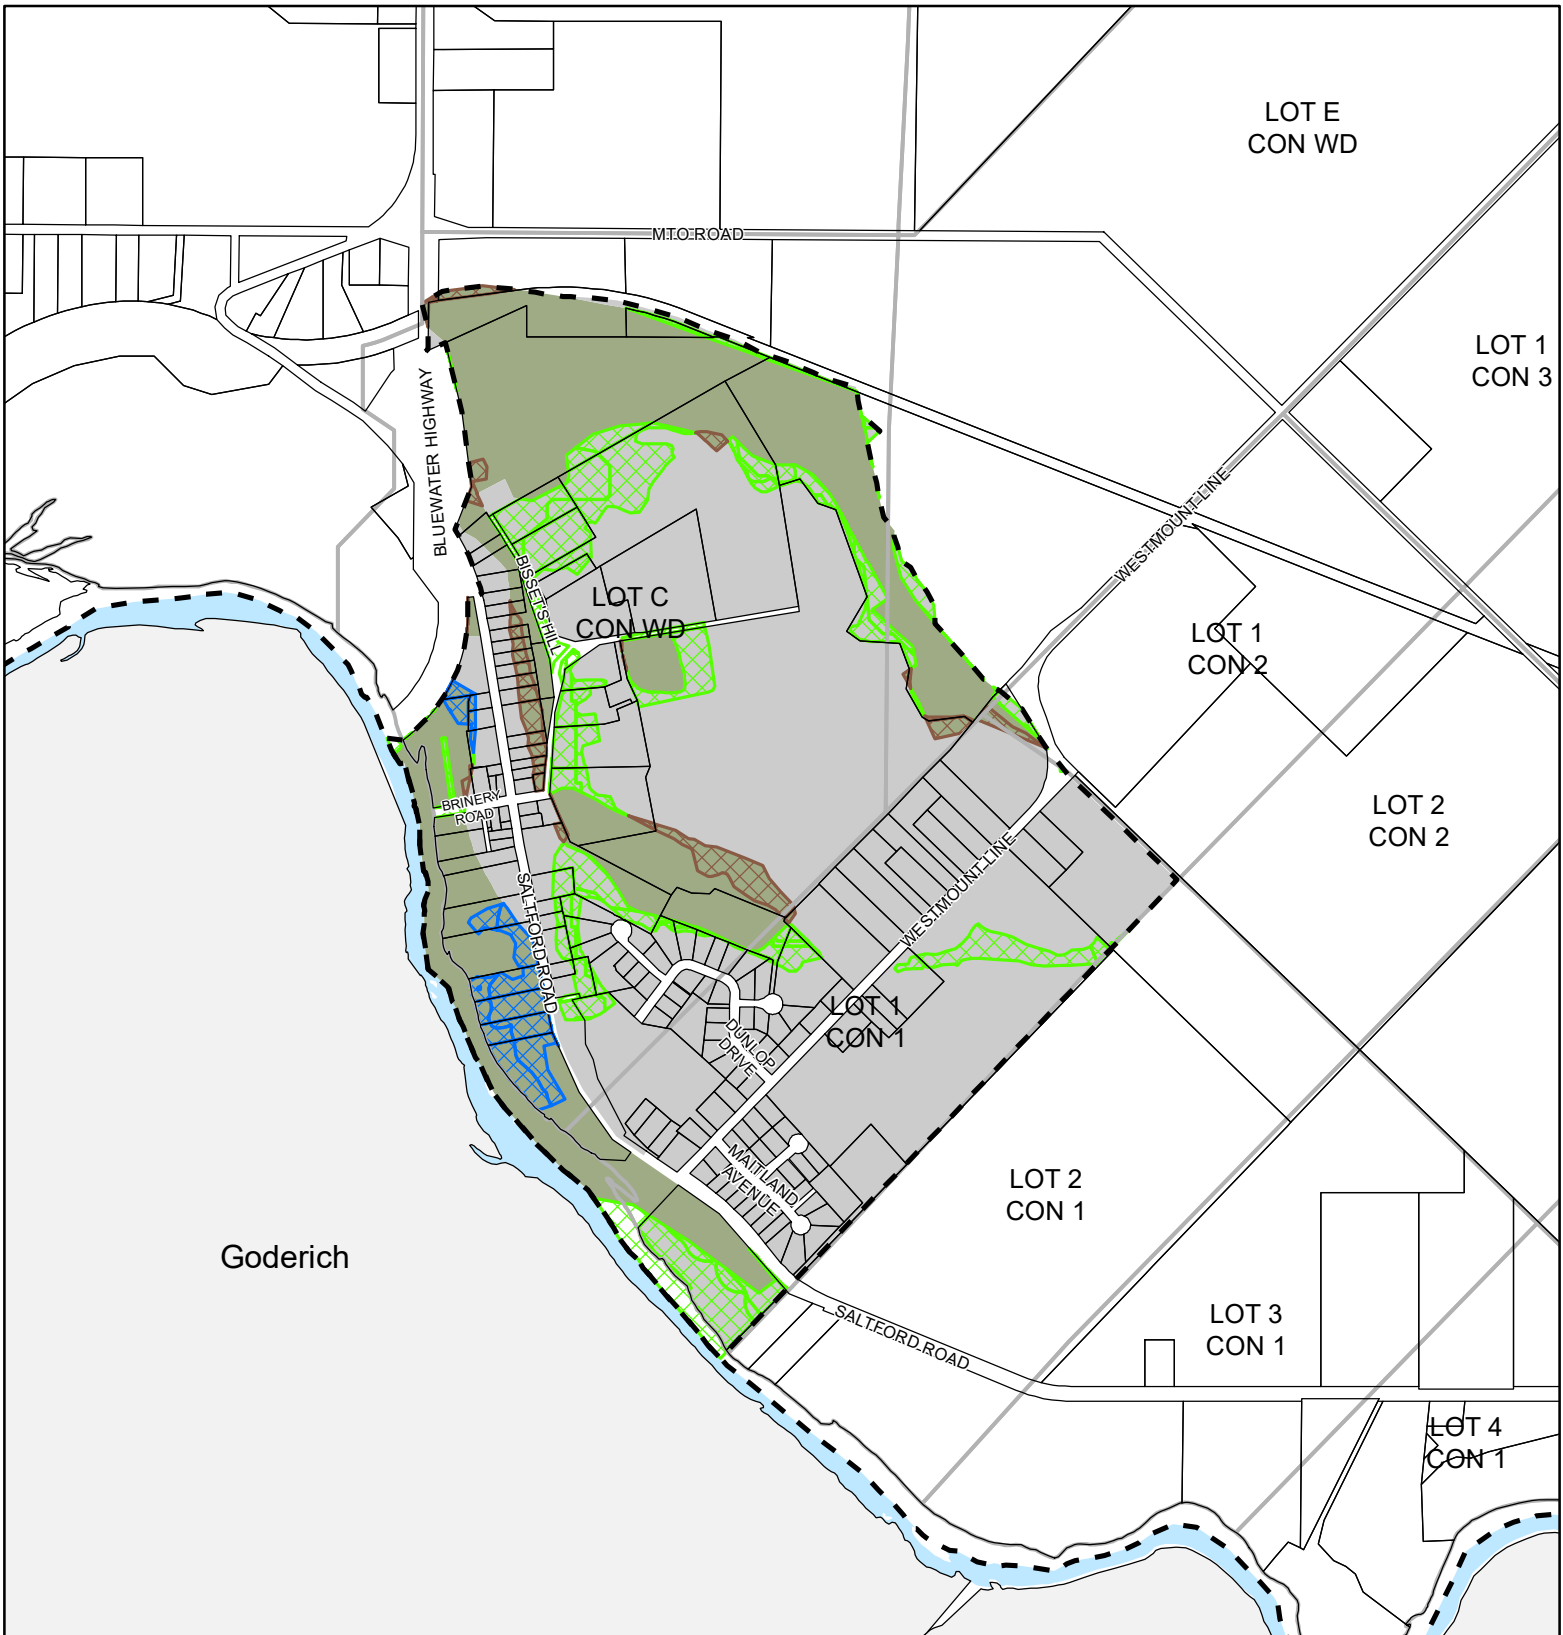

## SALTFORD

Produced by the County of Huron GIS Services with data supplied under License by Members of the Ontario Geospatial Data Exchange, MVCA, ABCA, SVCA, UTRCA and MNR&F. Orthoimagery flown in 2015. This map is illustrative only. Do not rely on it as a precise indicator of routes, feature locations, nor as a guide to navigation. Copyright © Queen's Printer 2021.

### Current Landuse

- Hamlet / Village
- Natural Environment