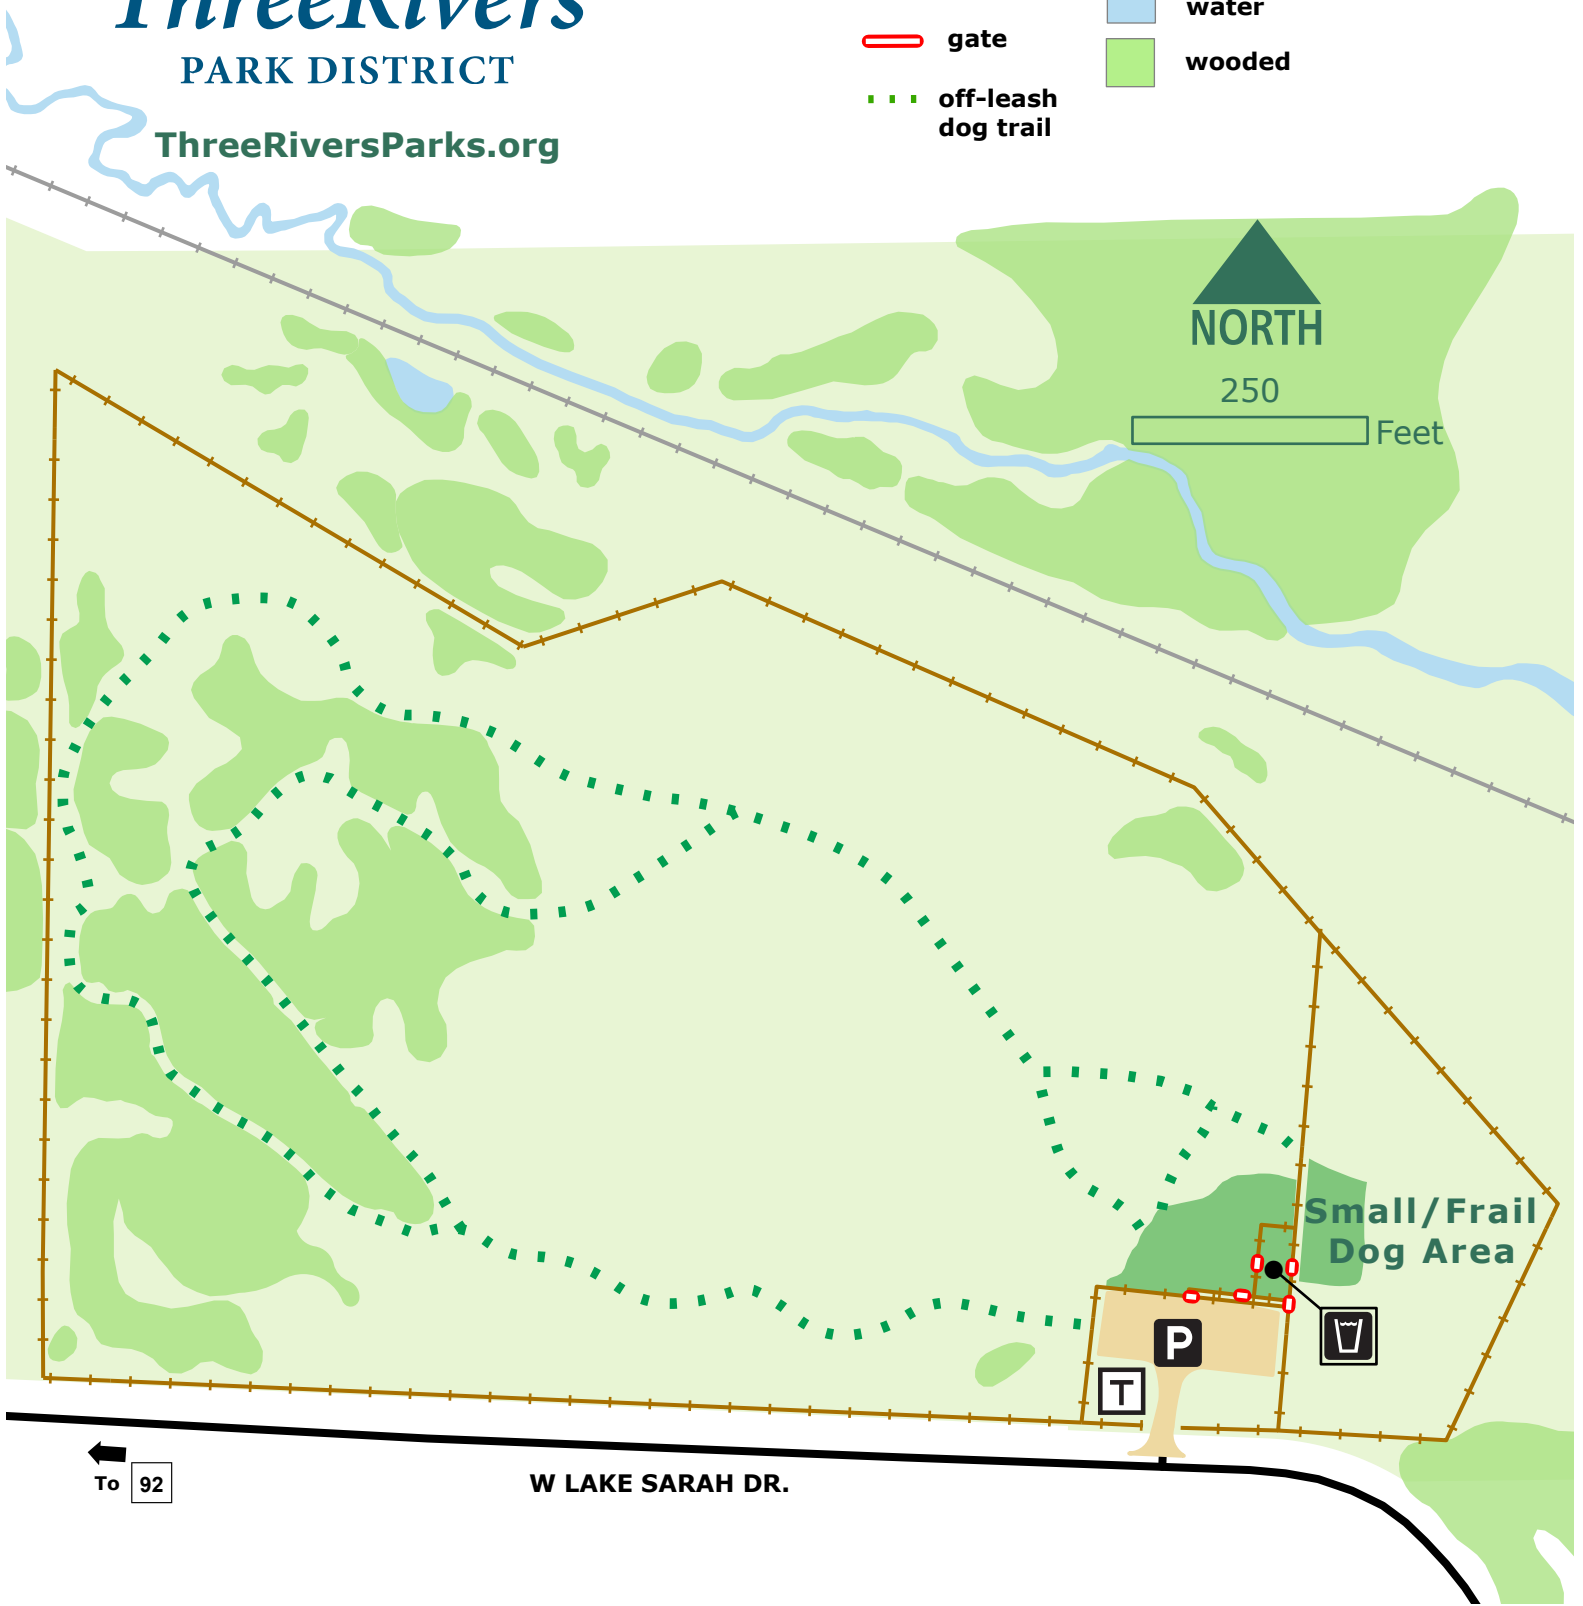

LAKE SARAH REGIONAL PARK DOG OFF-LEASH AREA

ThreeRivers

PARK DISTRICT

ThreeRiversParks.org

LEGEND: Updated: 1/18/2019

- | | | | |
|--|---------------------|--|----------|
| | drinking water | | railroad |
| | parking | | gravel |
| | toilet | | mowed |
| | road | | park |
| | fence | | water |
| | gate | | wooded |
| | off-leash dog trail | | |

← To 92

W LAKE SARAH DR.

Small/Frail Dog Area

NORTH

250

Feet