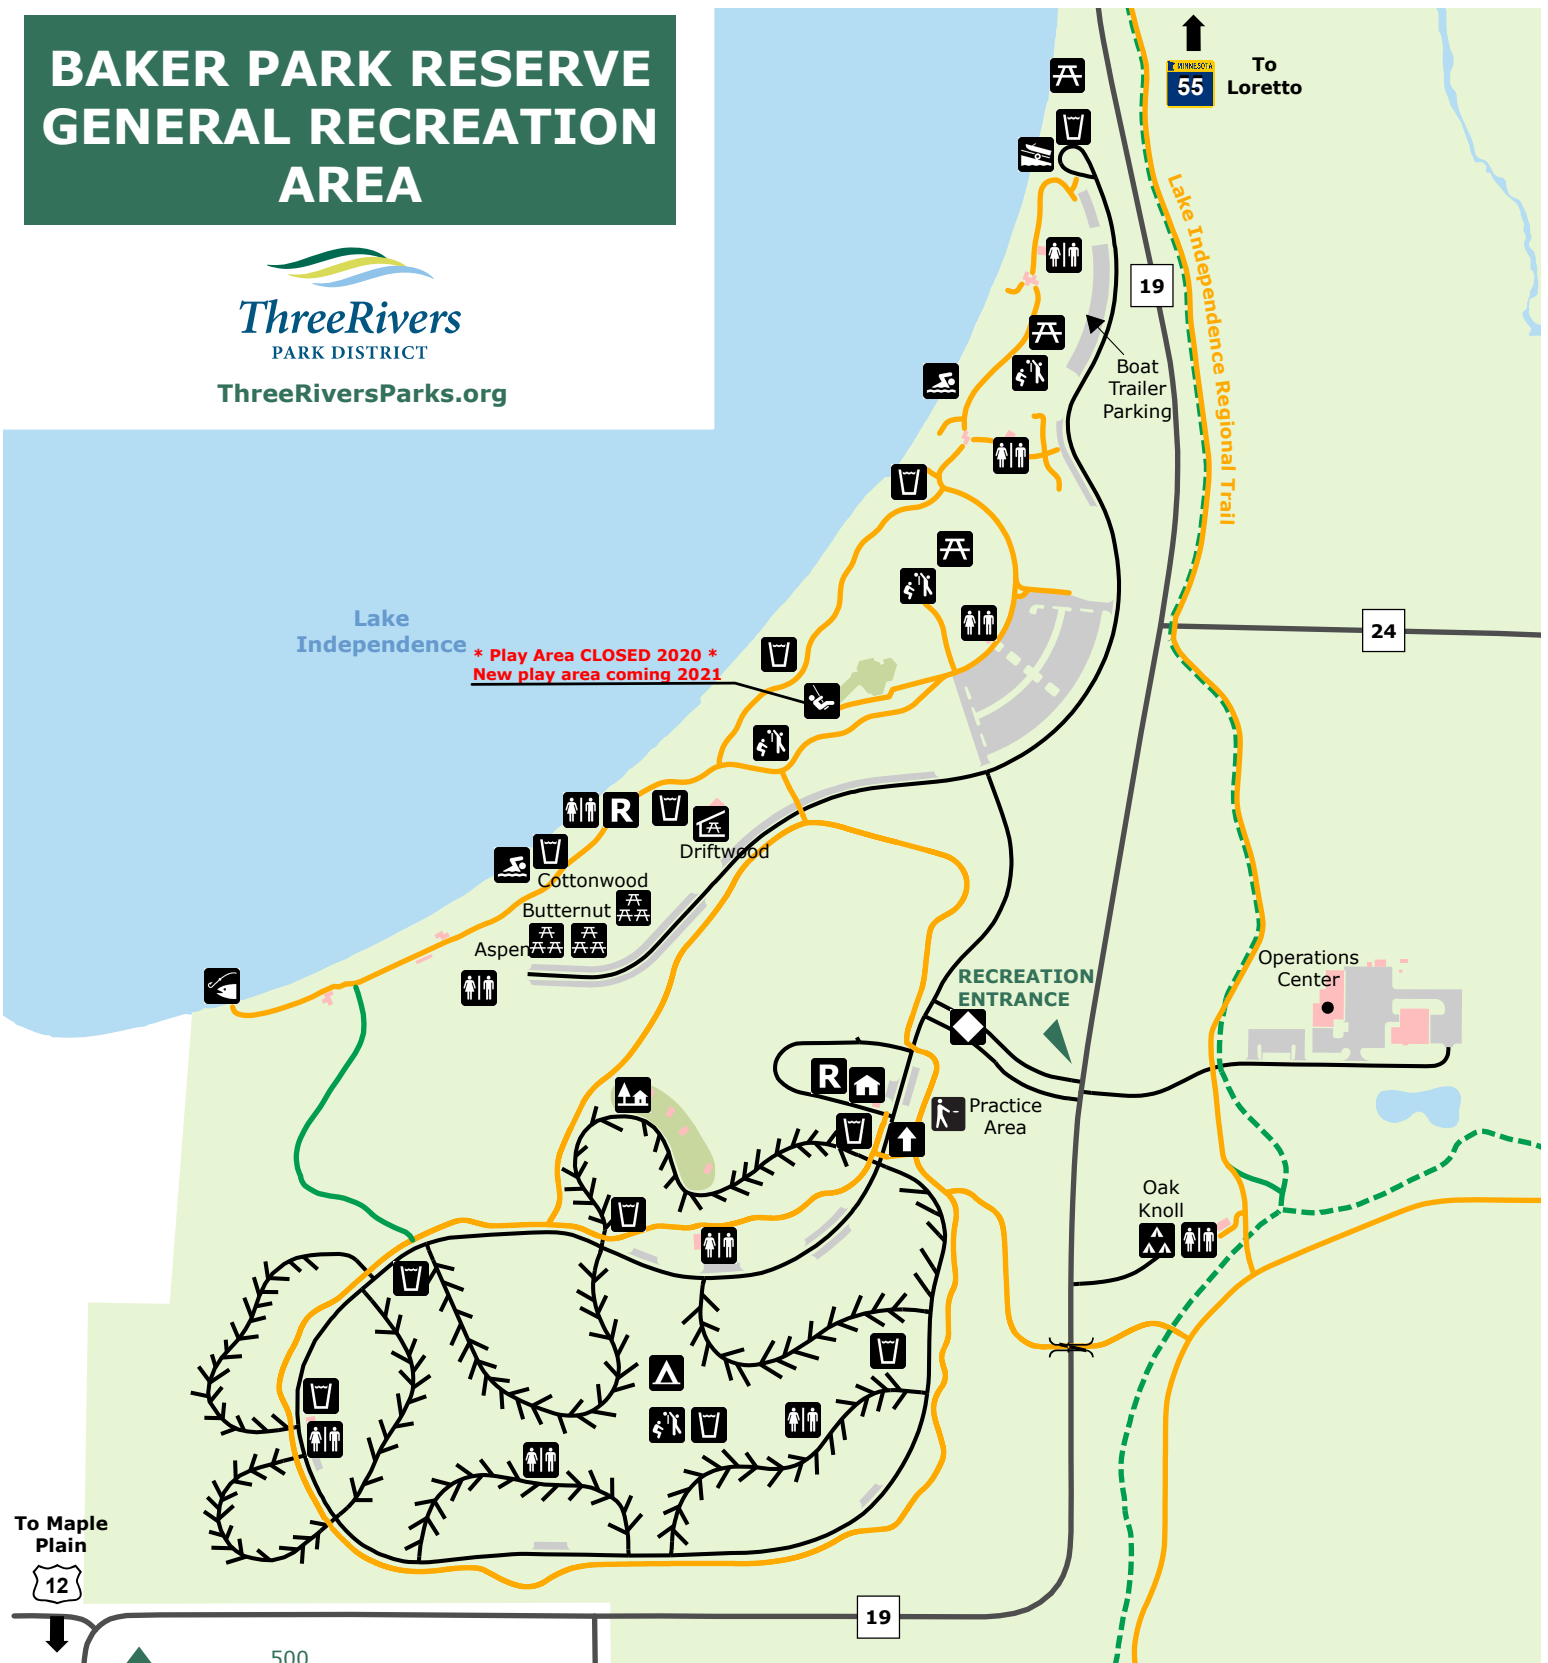

BAKER PARK RESERVE GENERAL RECREATION AREA

ThreeRivers
PARK DISTRICT
ThreeRiversParks.org

* Play Area CLOSED 2020 *
New play area coming 2021

To Maple Plain
12

500 Feet

TRAIL				
Miles	24.0	24.0	13.0	10.0

LEGEND:

- | | | | | | | | |
|--|-----------------------------|--|----------------------------------|--|---------------------|--|-------------|
| | boat launch | | entry station | | restroom | | parking lot |
| | camper cabins | | fishing pier | | swimming | | park |
| | campground | | play area *closed* | | trails at your pace | | water |
| | campground office | | picnic area | | volleyball | | building |
| | camping - group reservation | | picnic area - reservable | | tunnel | | |
| | drinking water | | picnic area - reservable shelter | | paved trail | | |
| | disc golf practice area | | rentals | | unpaved trail | | |