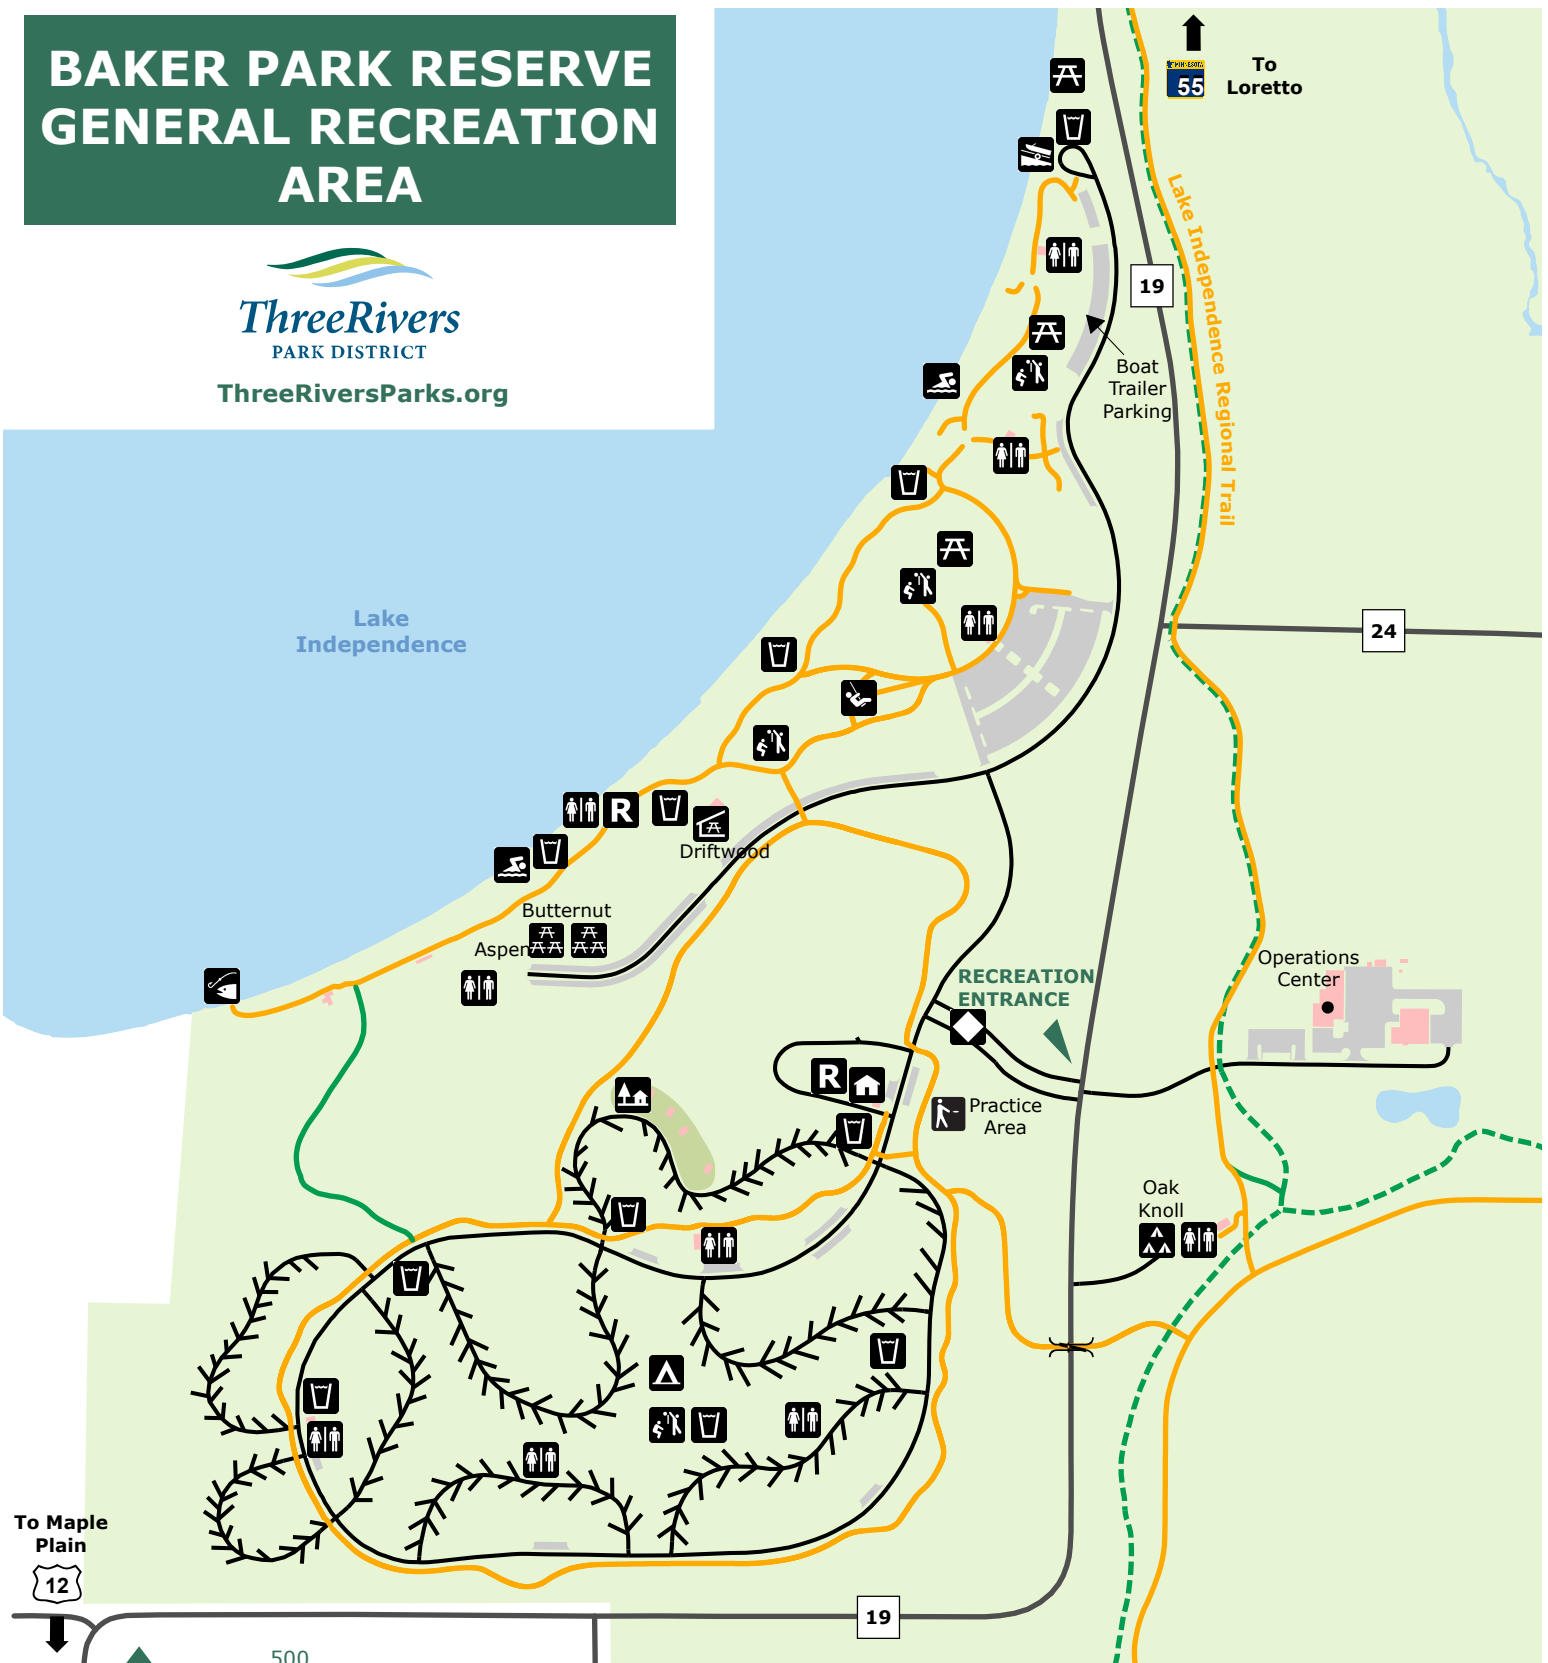

BAKER PARK RESERVE GENERAL RECREATION AREA

ThreeRivers
PARK DISTRICT
ThreeRiversParks.org

To Maple Plain
12

500 Feet

TRAIL

Miles	24.0	24.0	13.0

LEGEND:

- | | | | |
|-----------------------------|----------------------------------|---------------|-------------|
| boat launch | entry station | restroom | parking lot |
| camper cabins | fishing pier | swimming | park |
| campground | play area | volleyball | water |
| campground office | picnic area | tunnel | building |
| camping - group reservation | picnic area - reservable | paved trail | |
| drinking water | picnic area - reservable shelter | unpaved trail | |
| disc golf practice area | rentals | road | |

Updated: 5/4/2021