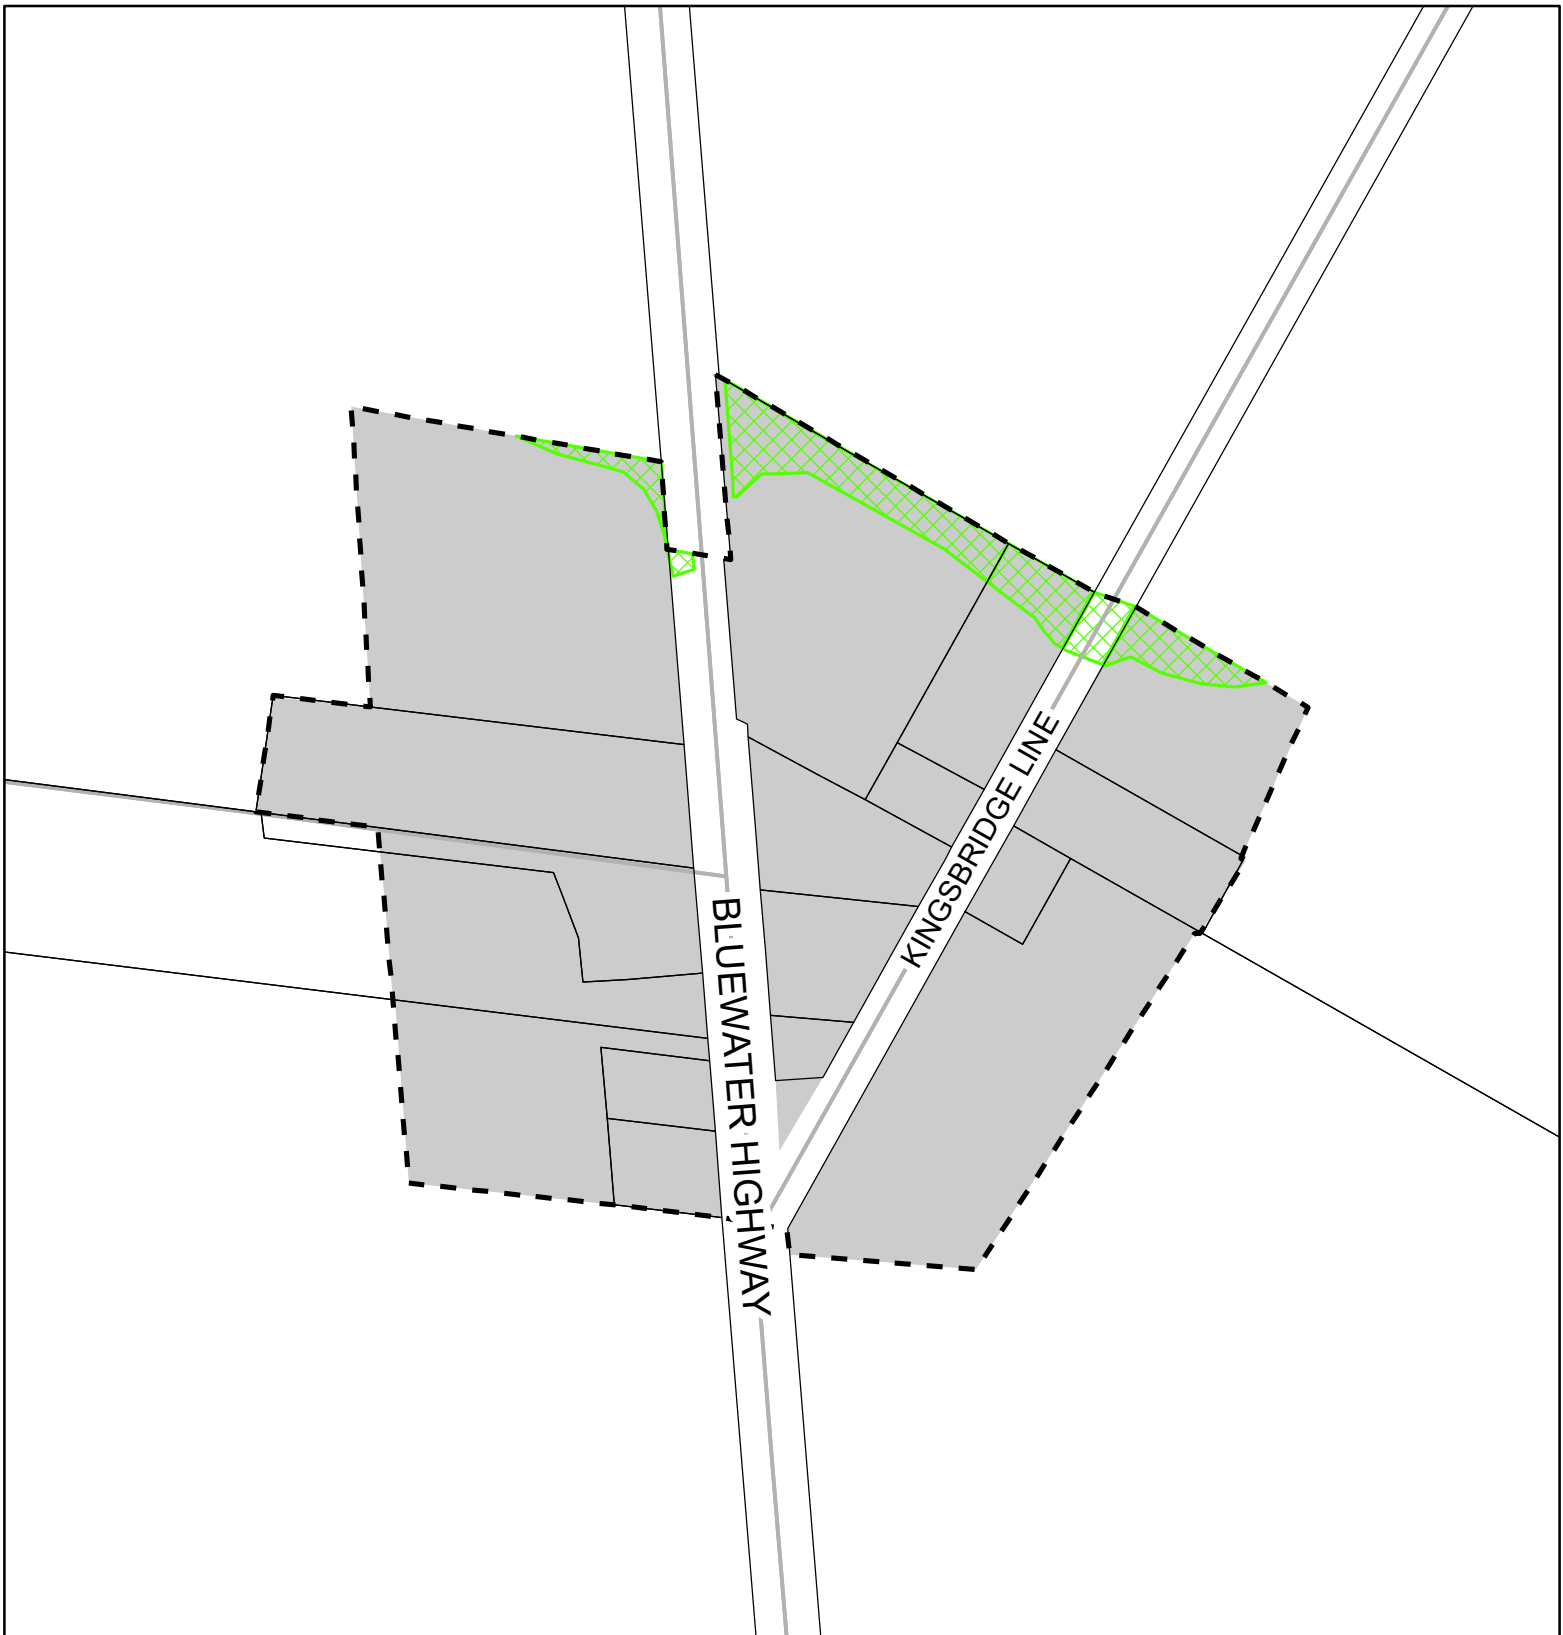

TOWNSHIP OF ASHFIELD-COLBORNE-WAWANOSH KINGSBRIDGE

Produced by the County of Huron GIS Services with data supplied under License by Members of the Ontario Geospatial Data Exchange, MVCA, ABCA, SVCA, UTRCA and MNR&F. Orthoimagery flown in 2015. This map is illustrative only. Do not rely on it as a precise indicator of routes, feature locations, nor as a guide to navigation. Copyright © Queen's Printer 2021.

Last Modified 6/14/2021

1:3,500

Proposed Changes

 Change to Natural Environment

Current Landuse

 Hamlet / Village