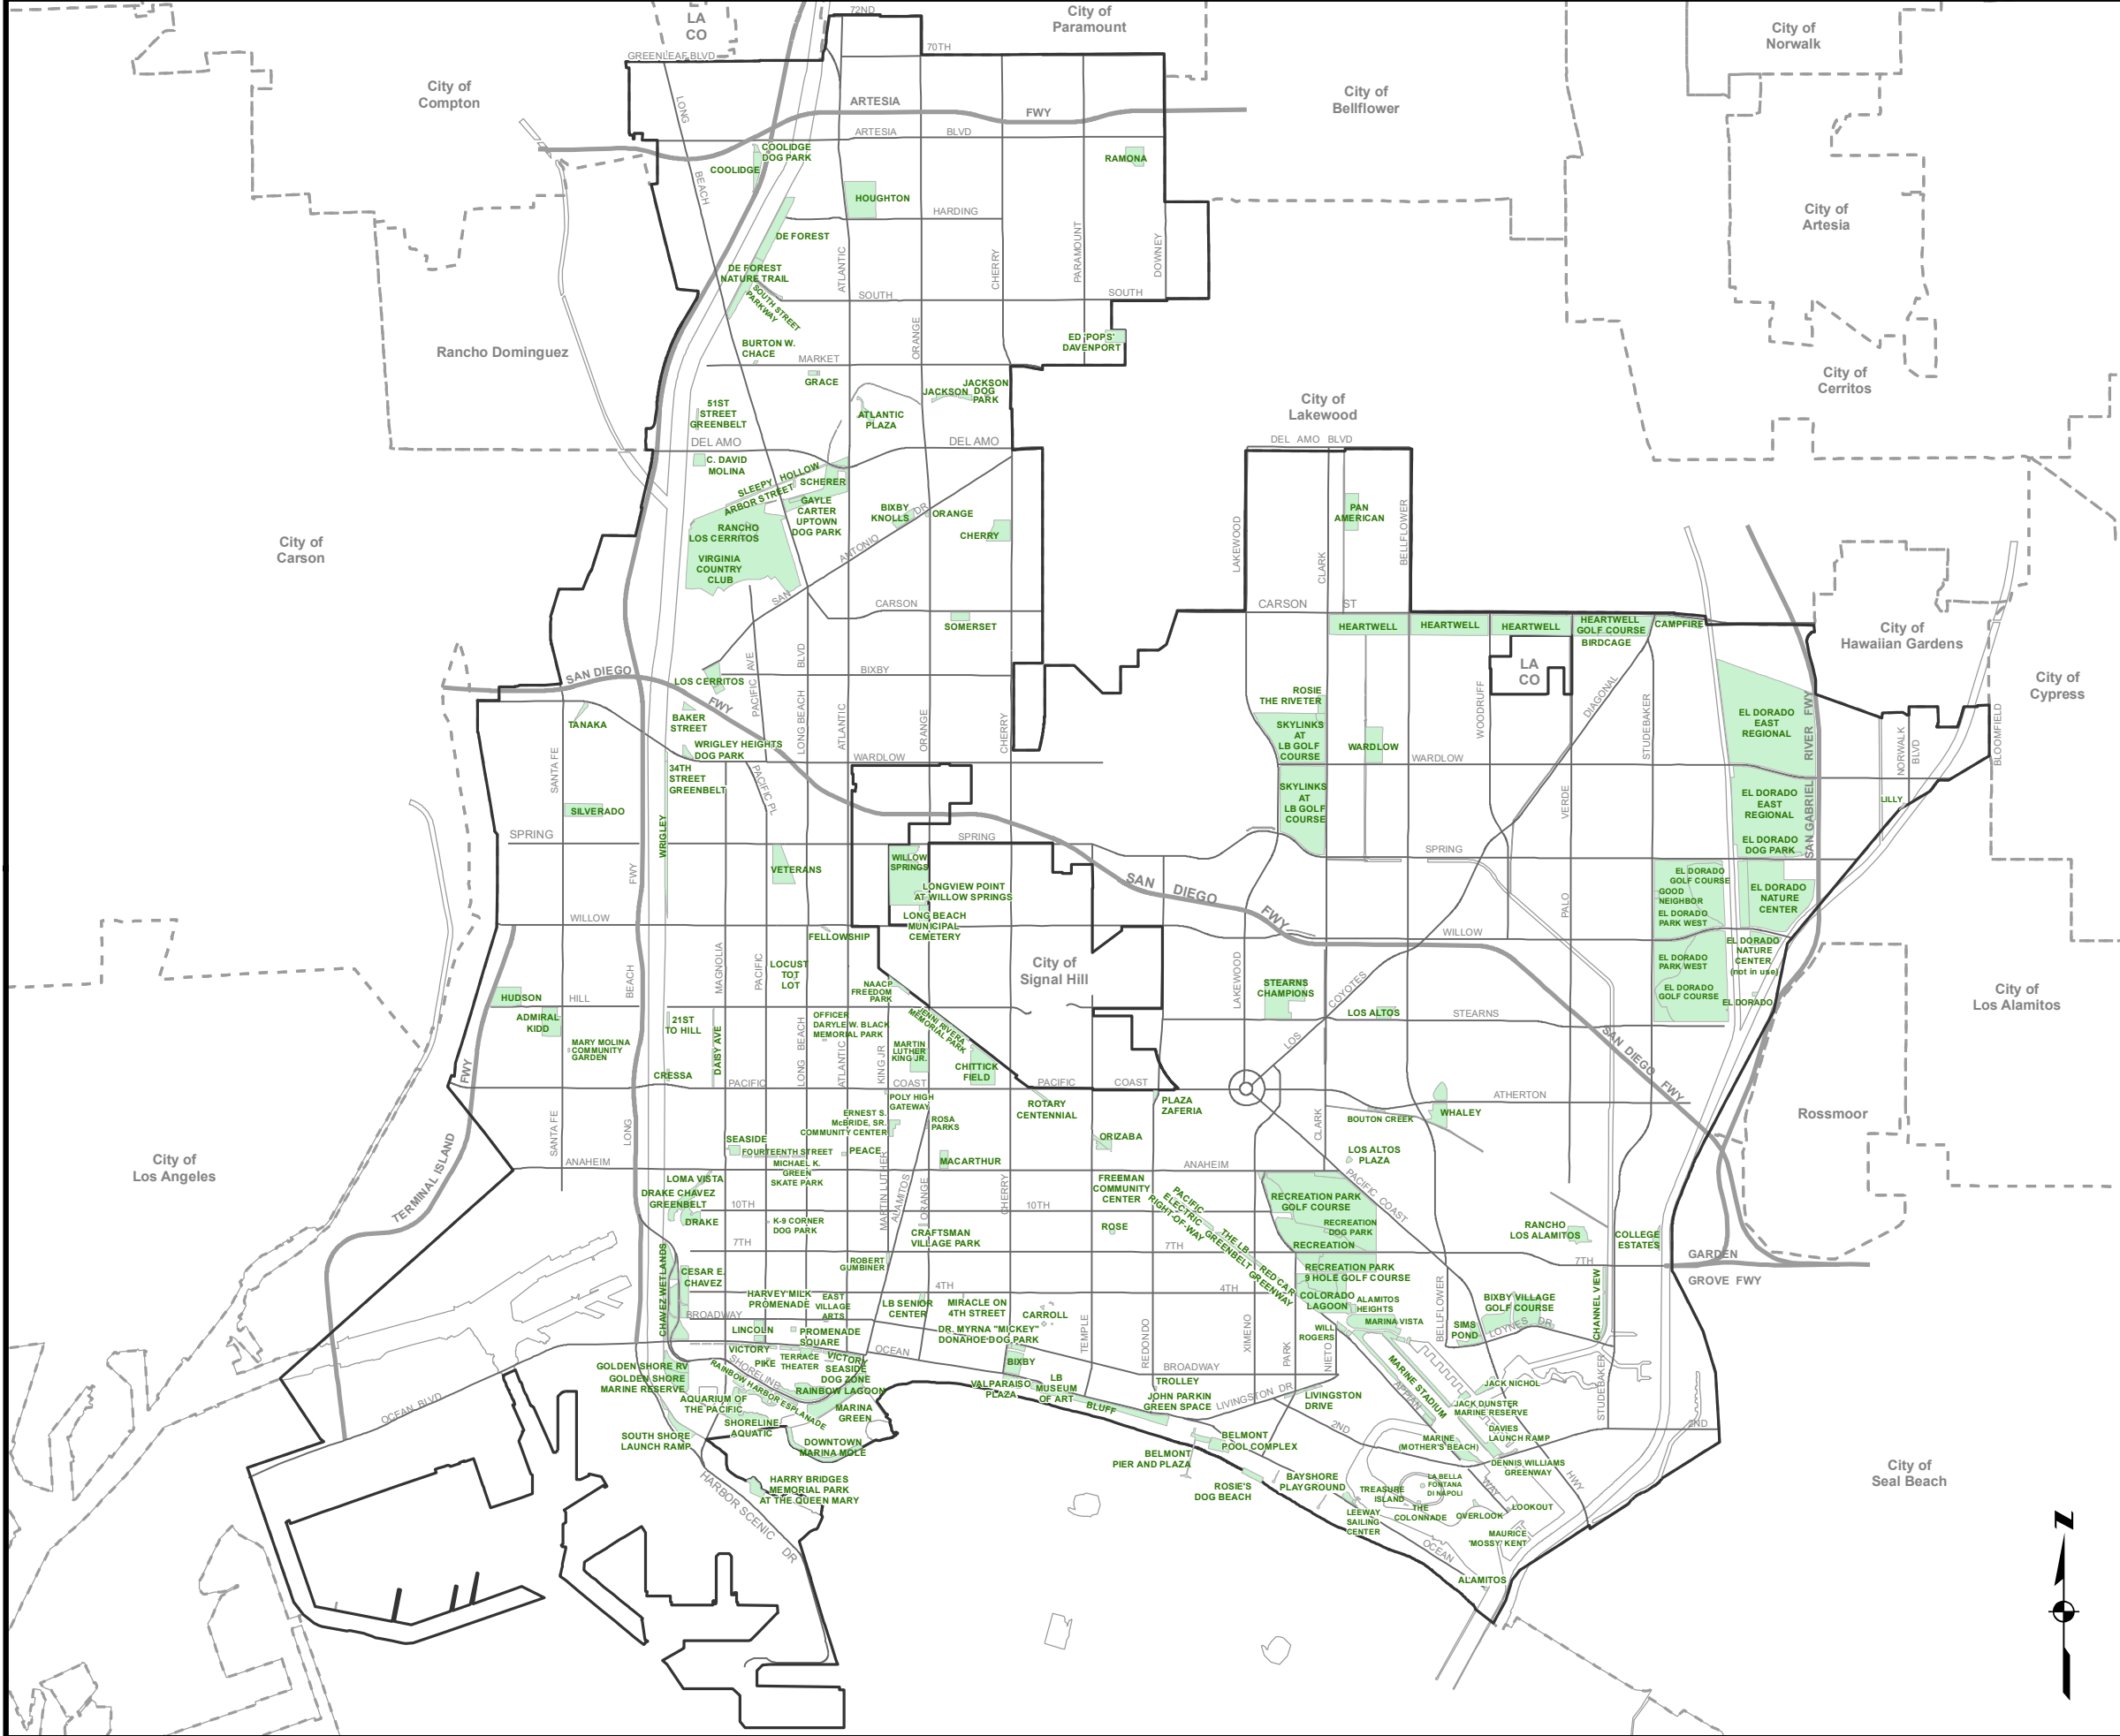

Park Facilities Map

As of May 2021

MAP FEATURES

- Parks
- City Boundary
- Surrounding City

Disclaimer
 This map from the City of Long Beach is intended for informational purposes only. While reasonable effort has been made to ensure the accuracy of the data, the City assumes no liability or damages arising from errors or omissions. This map is provided without warranty of any kind.