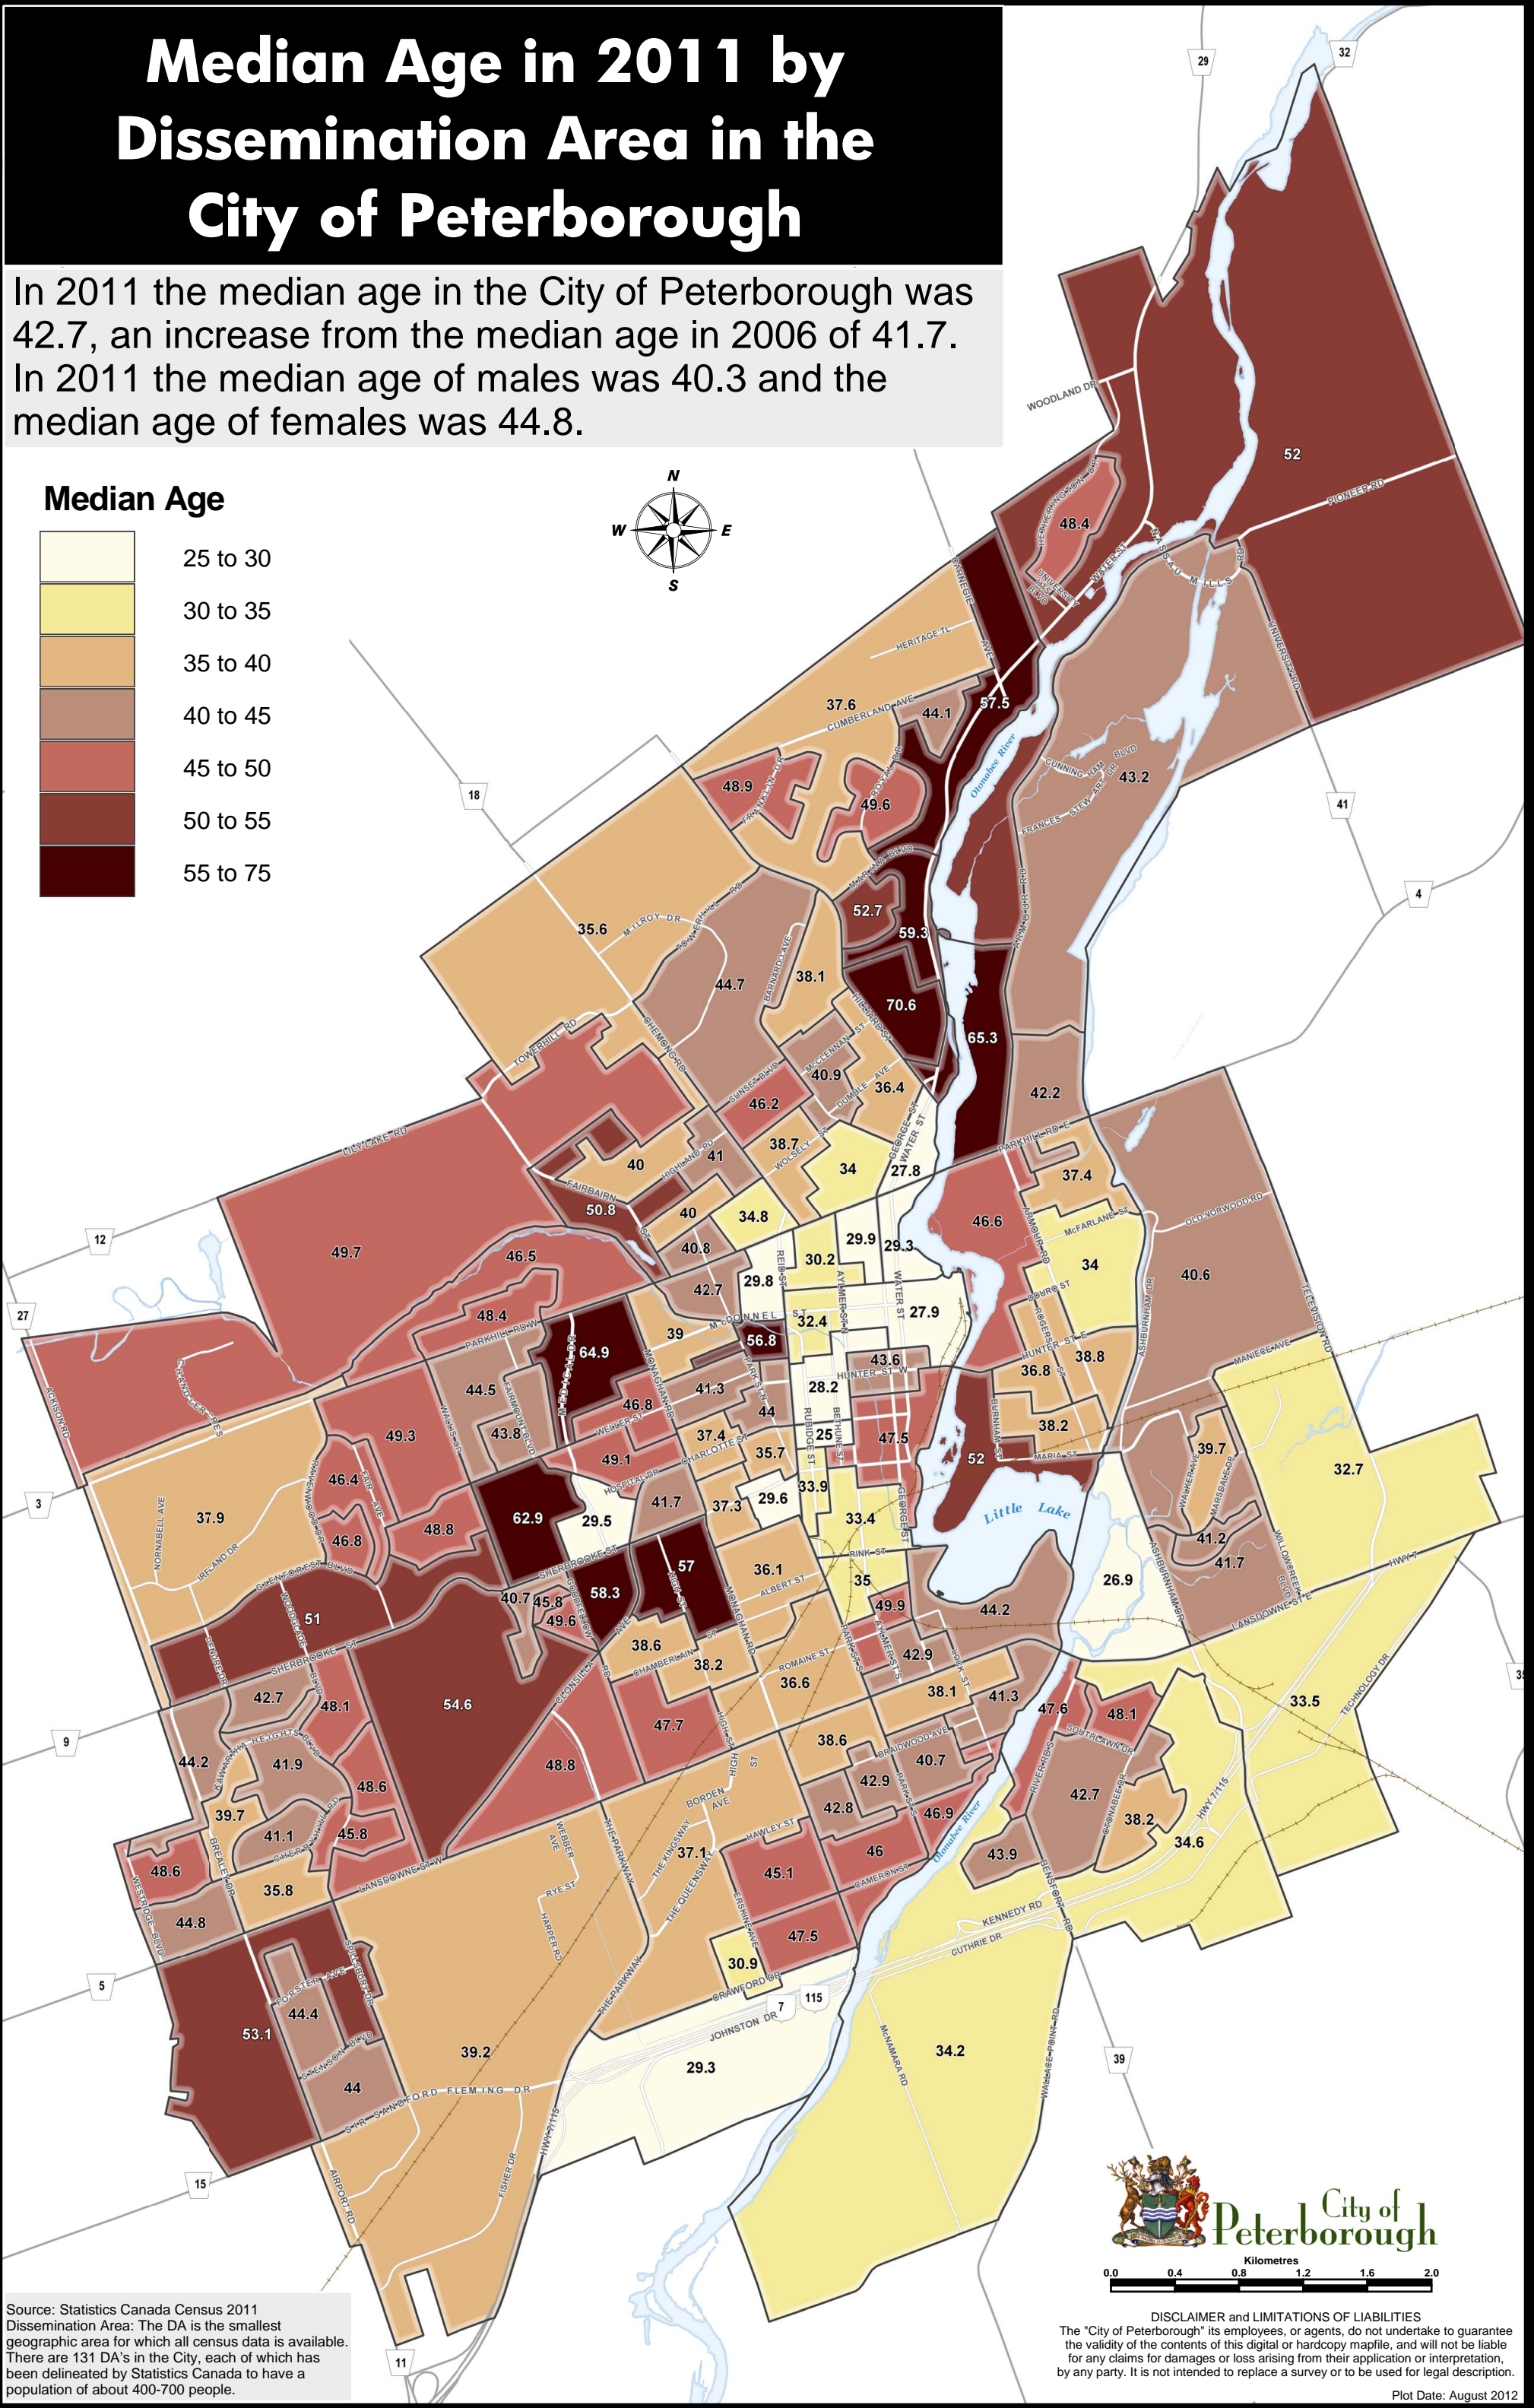

Median Age in 2011 by Dissemination Area in the City of Peterborough

In 2011 the median age in the City of Peterborough was 42.7, an increase from the median age in 2006 of 41.7. In 2011 the median age of males was 40.3 and the median age of females was 44.8.

Median Age

Source: Statistics Canada Census 2011
 Dissemination Area: The DA is the smallest geographic area for which all census data is available. There are 131 DA's in the City, each of which has been delineated by Statistics Canada to have a population of about 400-700 people.

DISCLAIMER and LIMITATIONS OF LIABILITIES
 The "City of Peterborough" its employees, or agents, do not undertake to guarantee the validity of the contents of this digital or hardcopy mapfile, and will not be liable for any claims for damages or loss arising from their application or interpretation, by any party. It is not intended to replace a survey or to be used for legal description.

Plot Date: August 2012