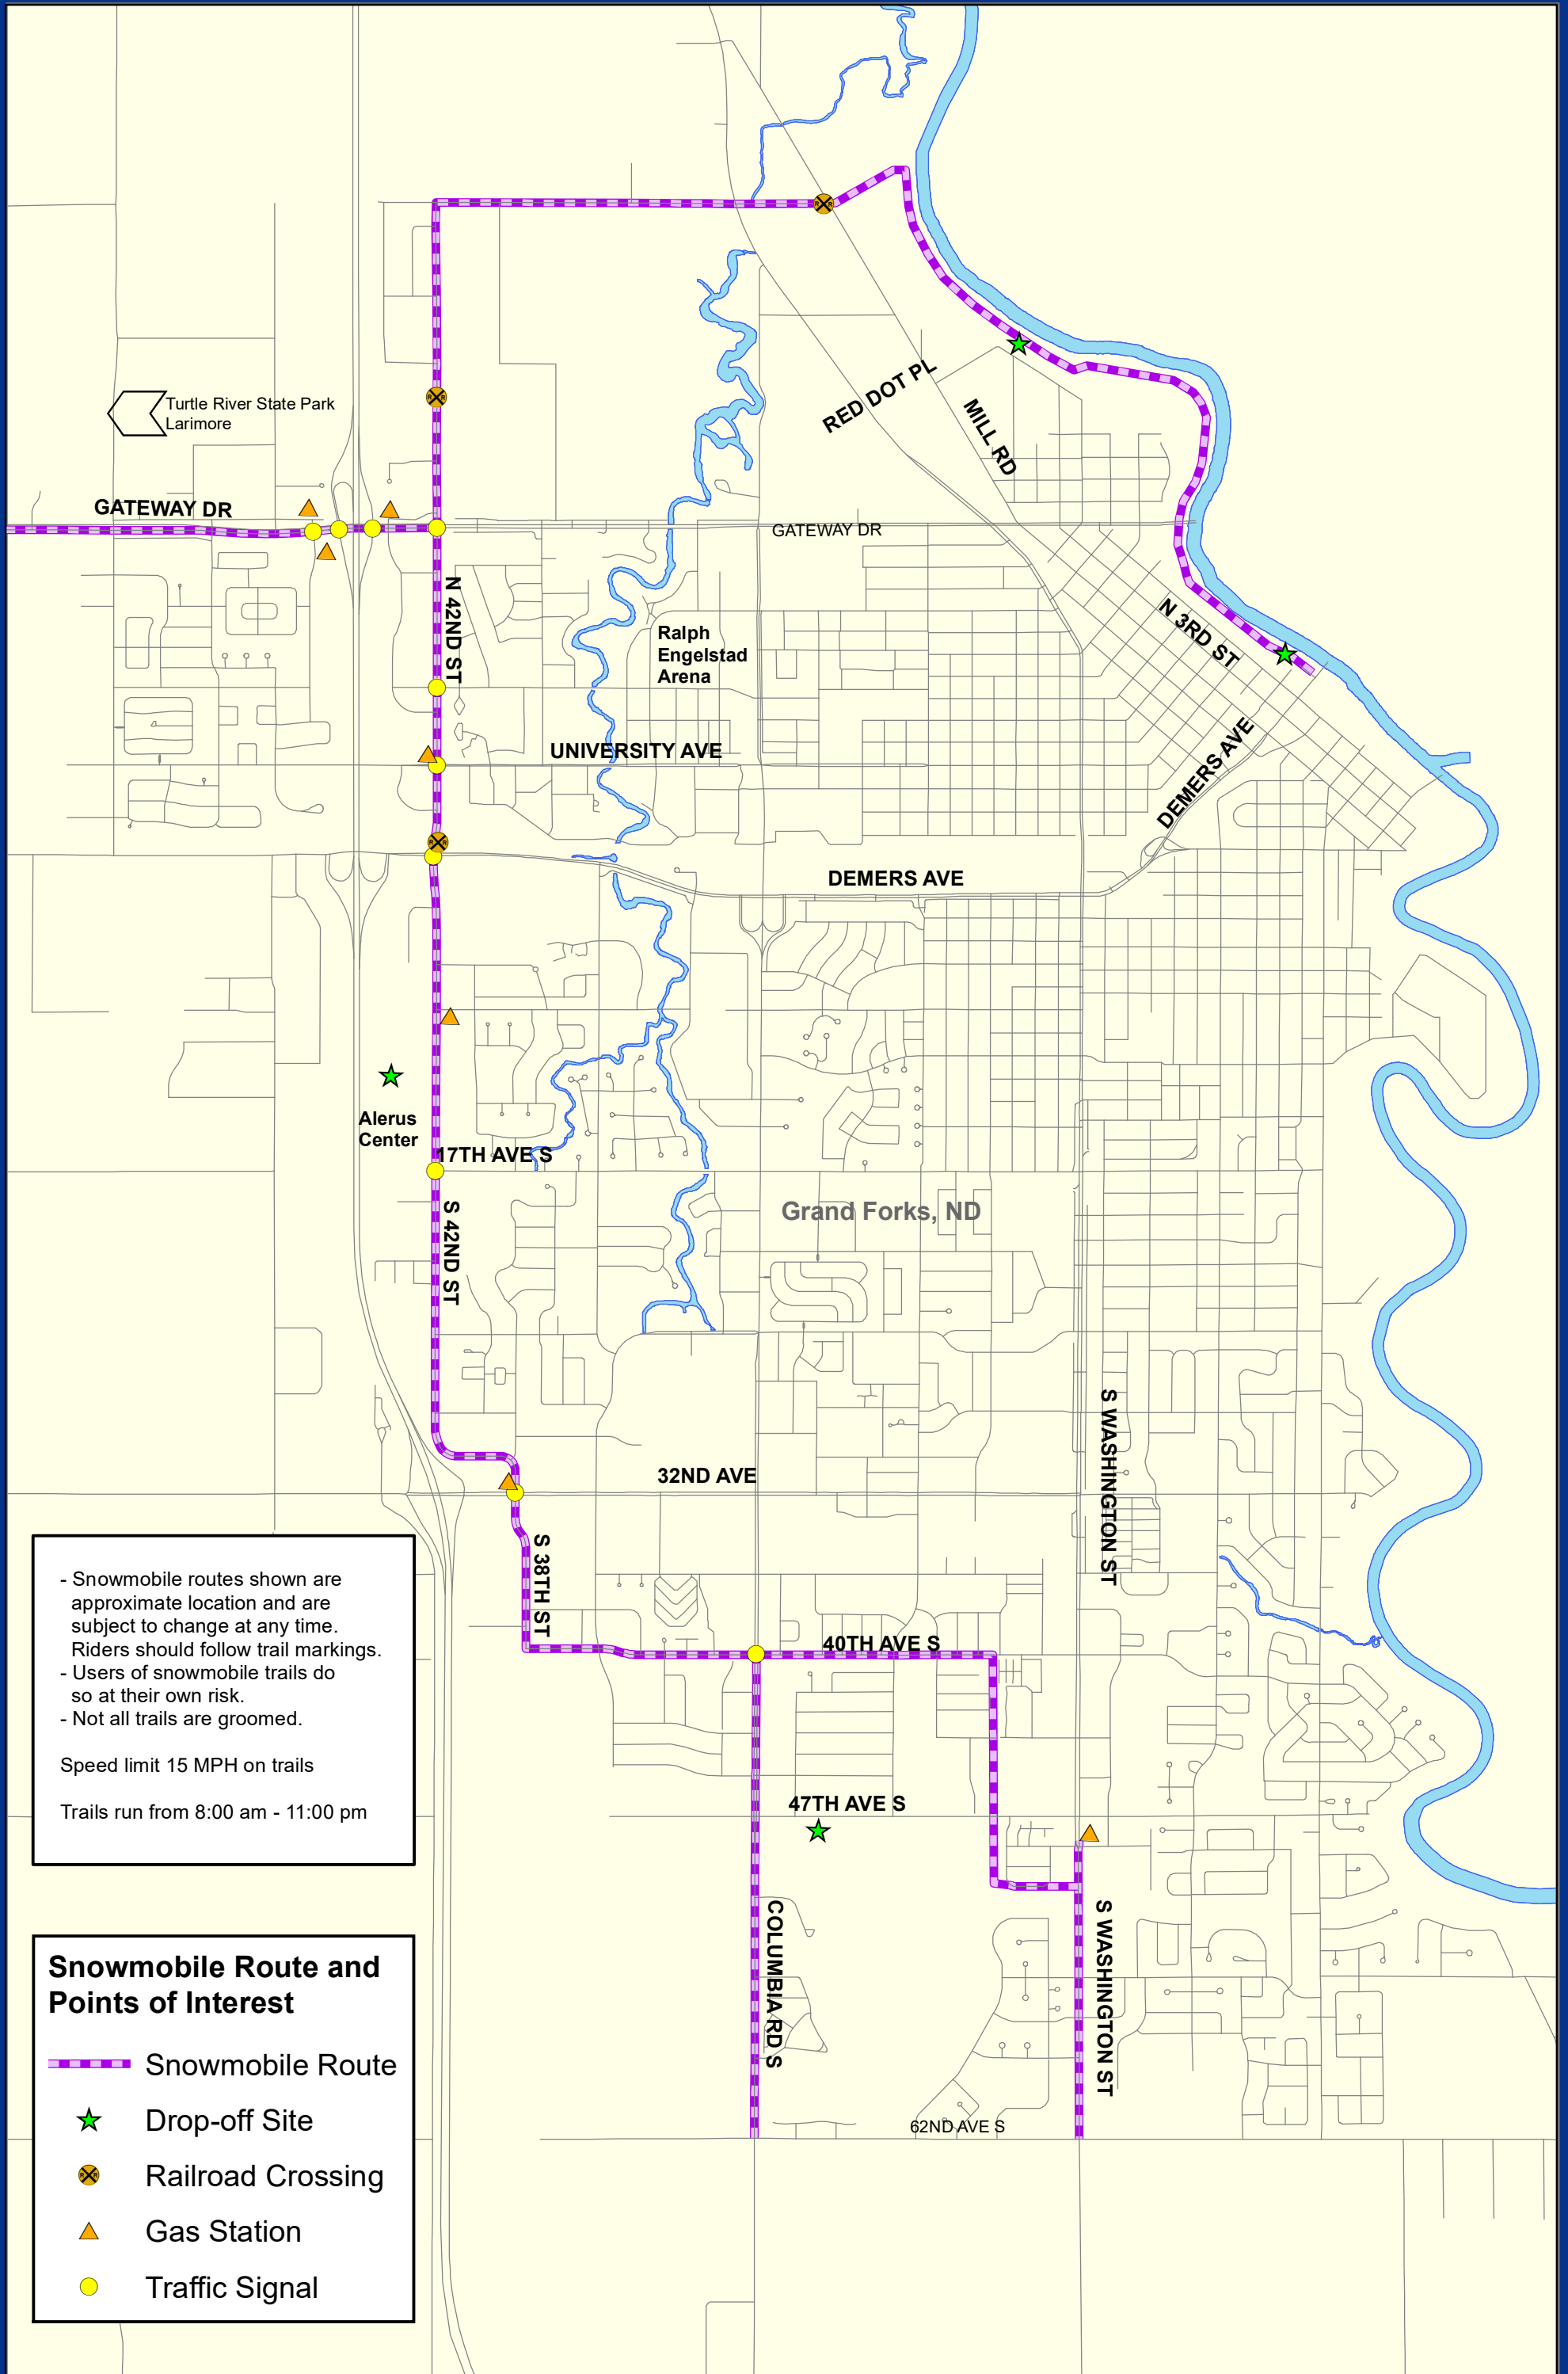

2020-2021 Snowmobile Route

City of Grand Forks, ND
Approved by Chief of Police Mark Nelson

- Snowmobile routes shown are approximate location and are subject to change at any time. Riders should follow trail markings.
- Users of snowmobile trails do so at their own risk.
- Not all trails are groomed.

Speed limit 15 MPH on trails
Trails run from 8:00 am - 11:00 pm

Snowmobile Route and Points of Interest

- Snowmobile Route
- Drop-off Site
- Railroad Crossing
- Gas Station
- Traffic Signal