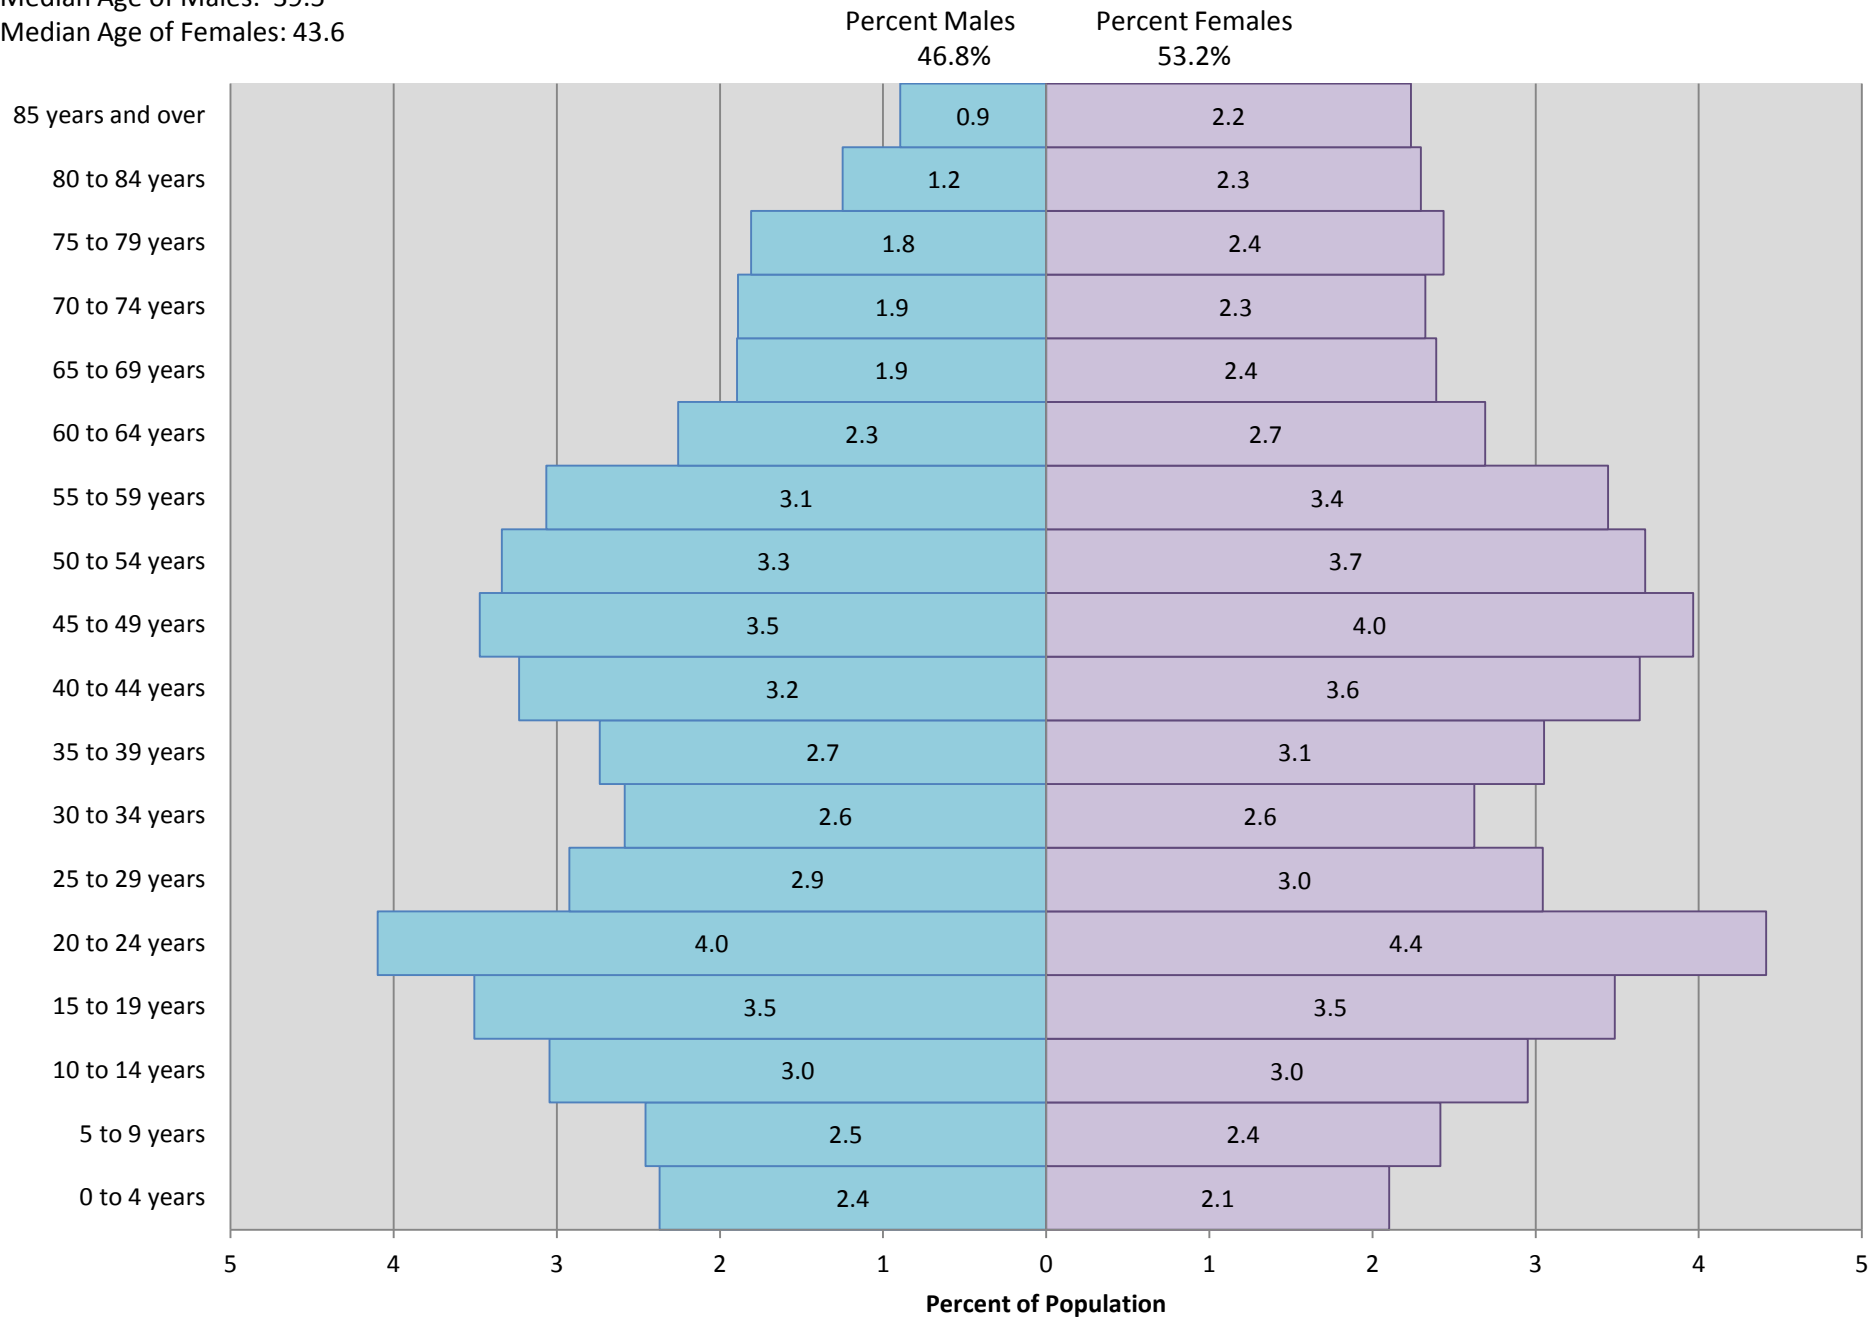

Population Pyramid for the City of Peterborough, 2001

Median age: 39.9

Median Age of Males: 38.1

Median Age of Females: 41.5

Population Pyramid for the City of Peterborough, 2006

Median age: 41.7

Median Age of Males: 39.5

Median Age of Females: 43.6

Population Pyramid for the City of Peterborough, 2011

Median age: 42.7

Median Age of Males: 40.3

Median Age of Females: 44.8