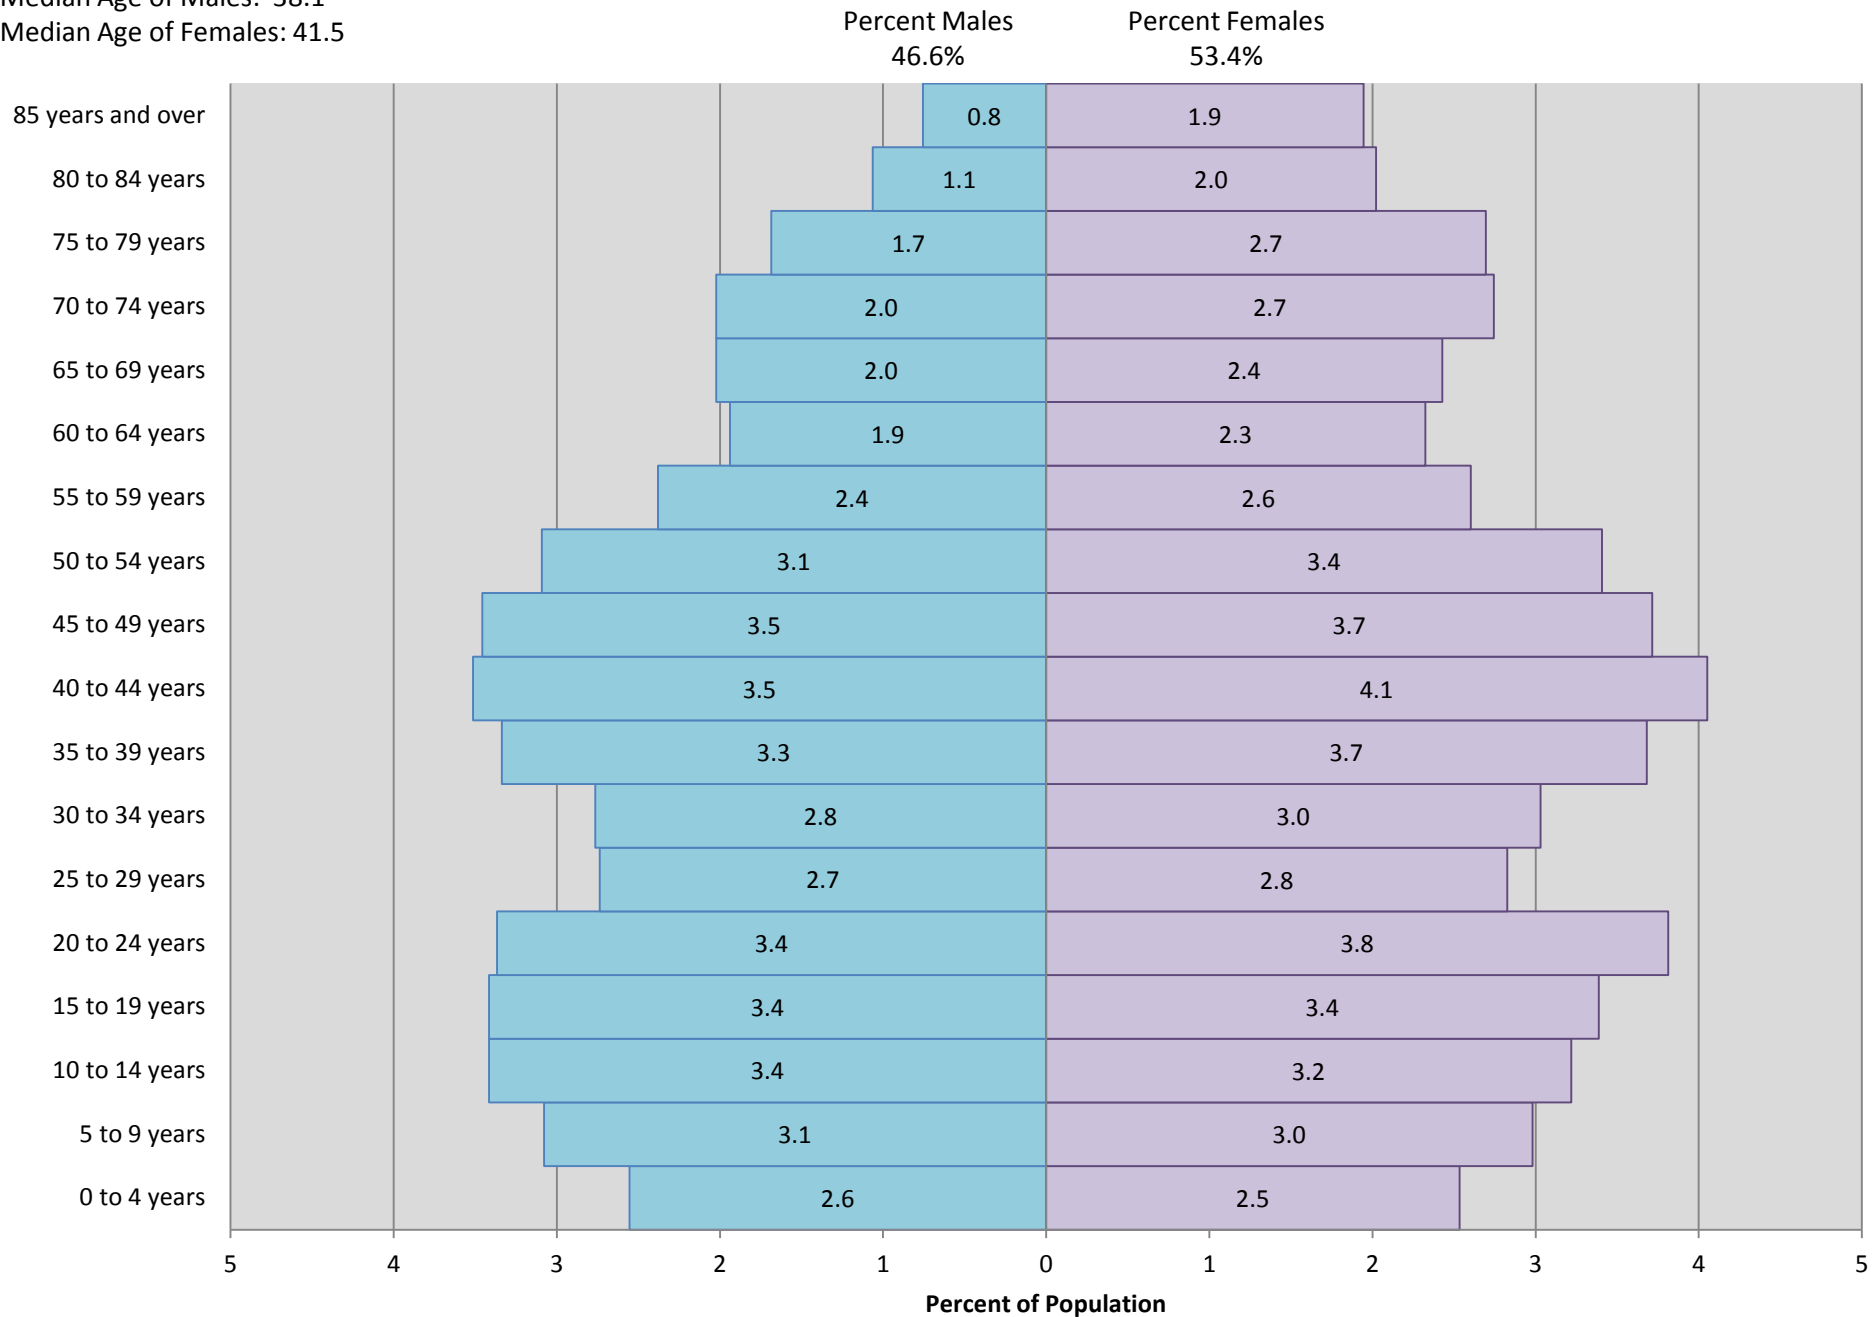

Population Pyramid for the City of Peterborough, 2001

Median age: 39.9

Median Age of Males: 38.1

Median Age of Females: 41.5

Population Pyramid for the City of Peterborough, 2006

Median age: 41.7

Median Age of Males: 39.5

Median Age of Females: 43.6

Population Pyramid for the City of Peterborough, 2011

Median age: 42.7

Median Age of Males: 40.3

Median Age of Females: 44.8