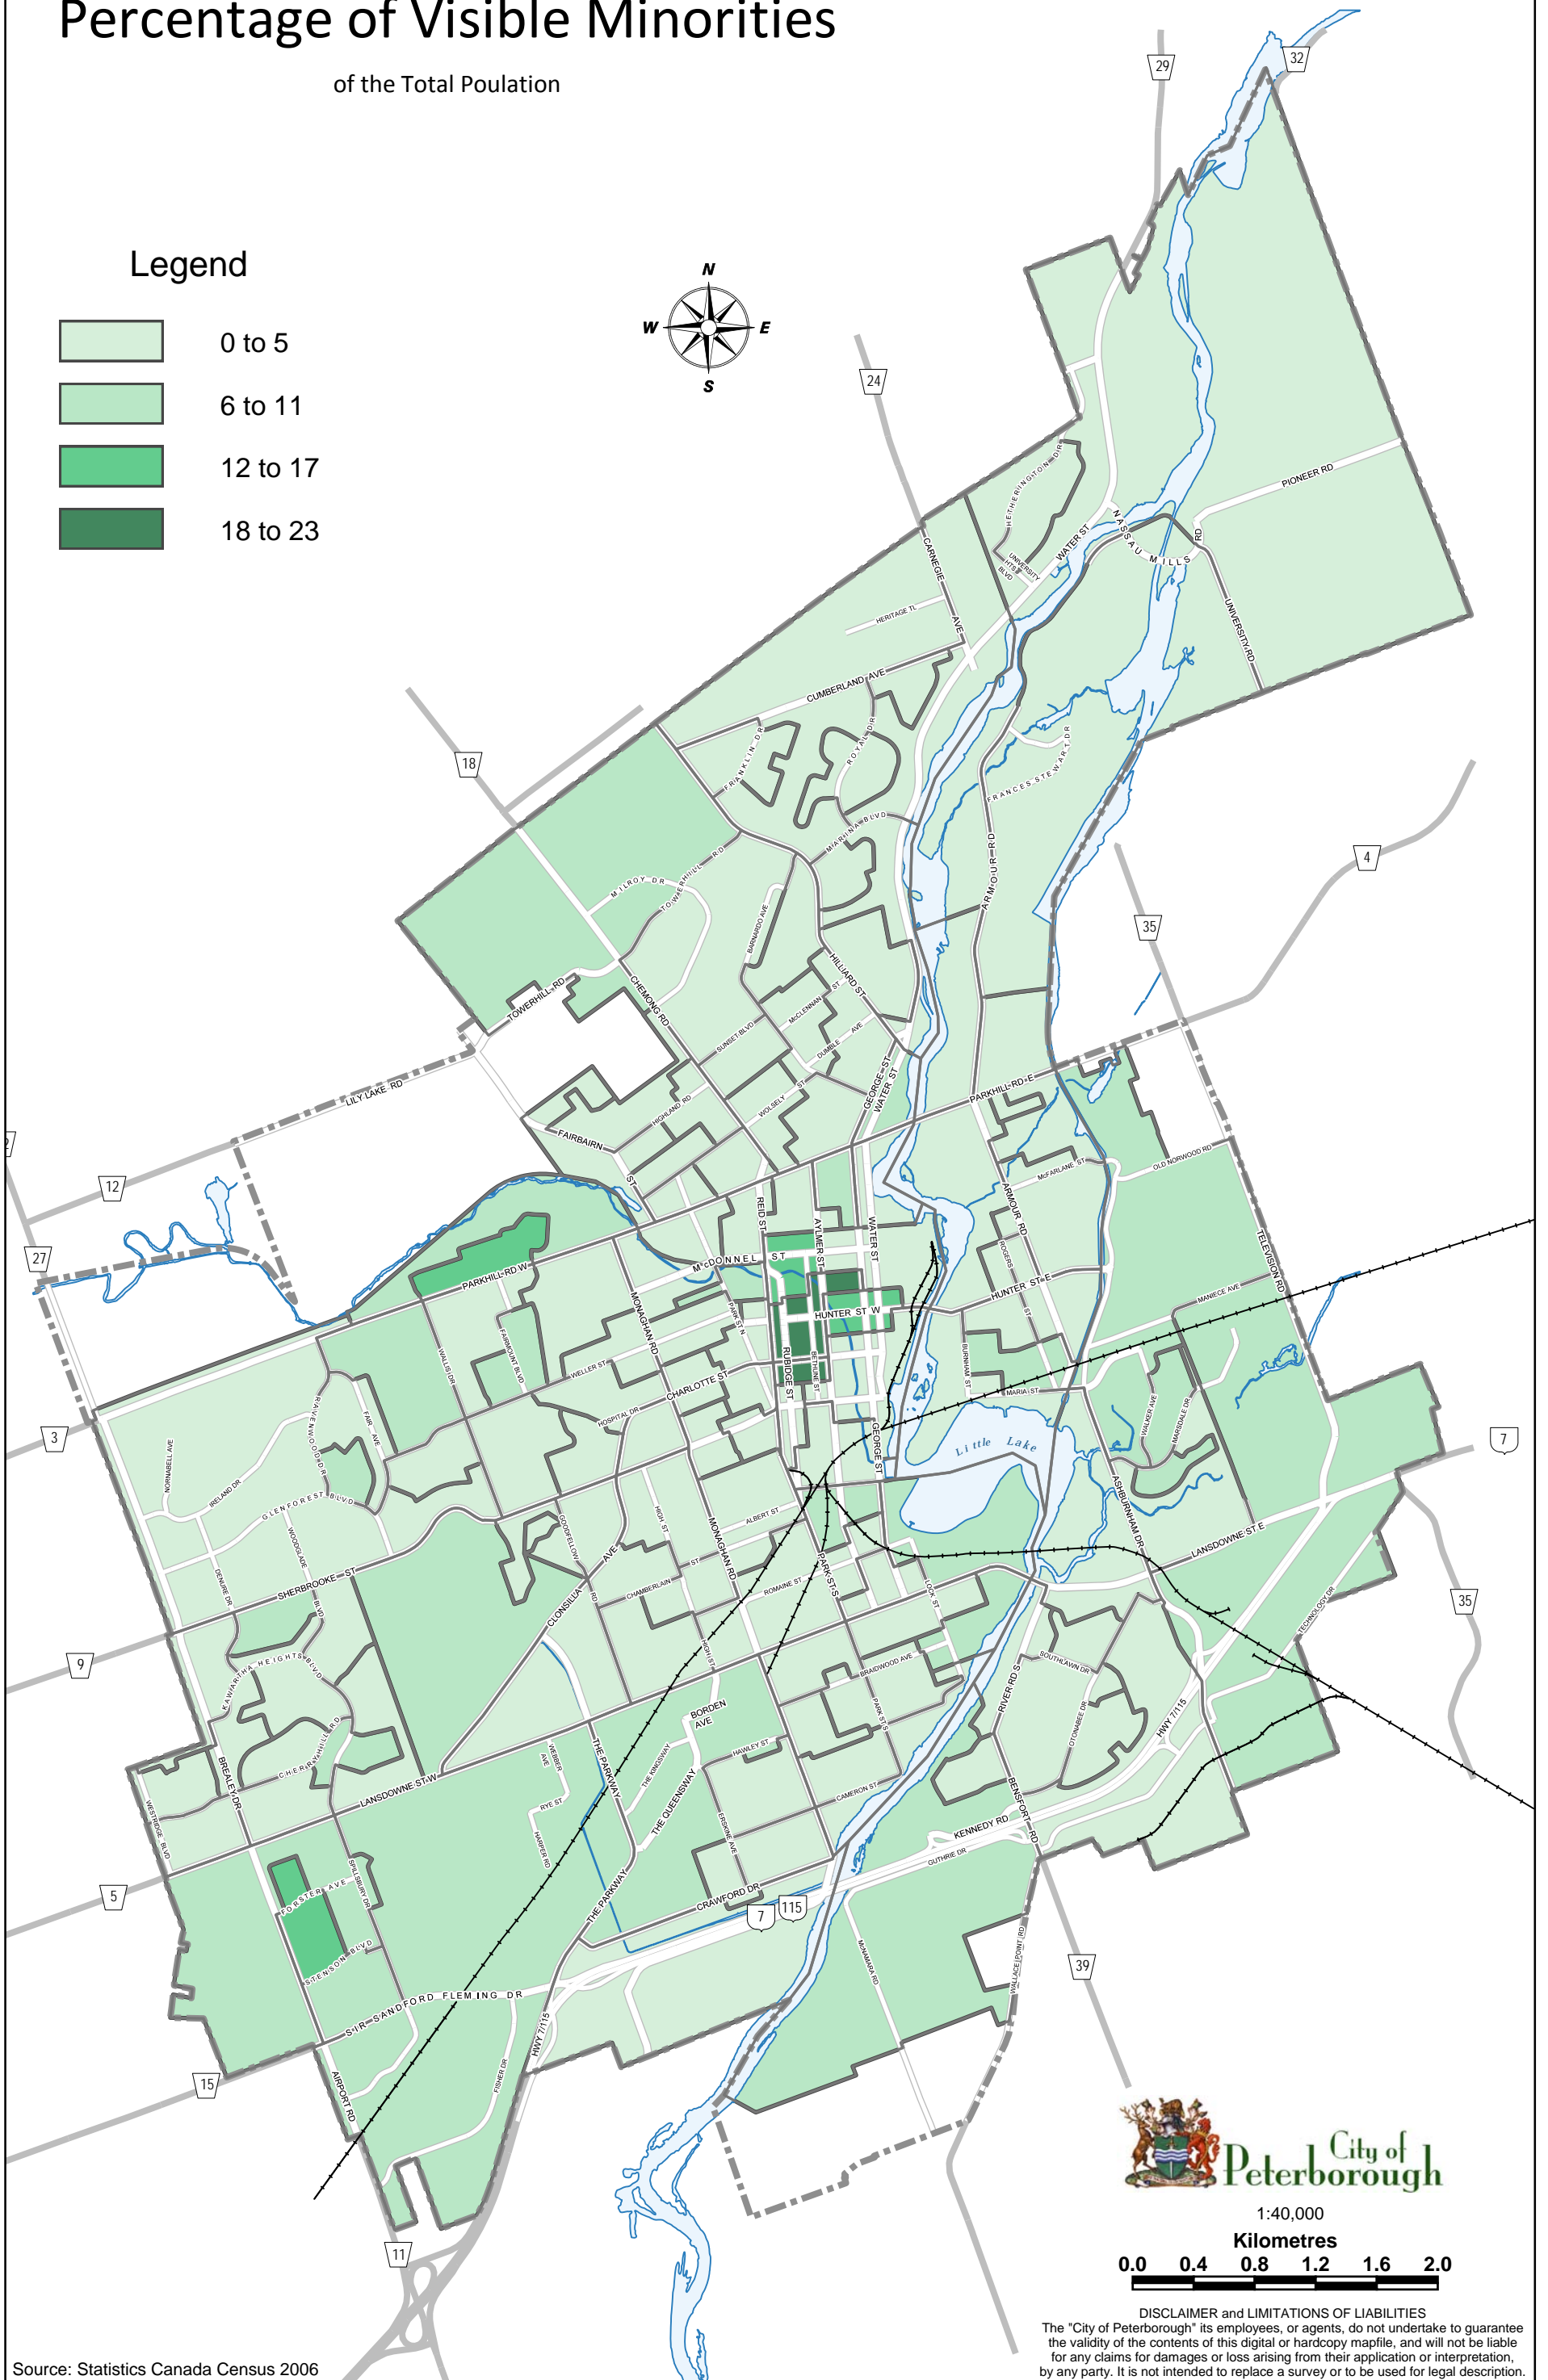

Percentage of Visible Minorities

of the Total Population

Legend

City of Peterborough

1:40,000

Kilometres

0.0 0.4 0.8 1.2 1.6 2.0

DISCLAIMER and LIMITATIONS OF LIABILITIES
 The "City of Peterborough" its employees, or agents, do not undertake to guarantee the validity of the contents of this digital or hardcopy mapfile, and will not be liable for any claims for damages or loss arising from their application or interpretation, by any party. It is not intended to replace a survey or to be used for legal description.