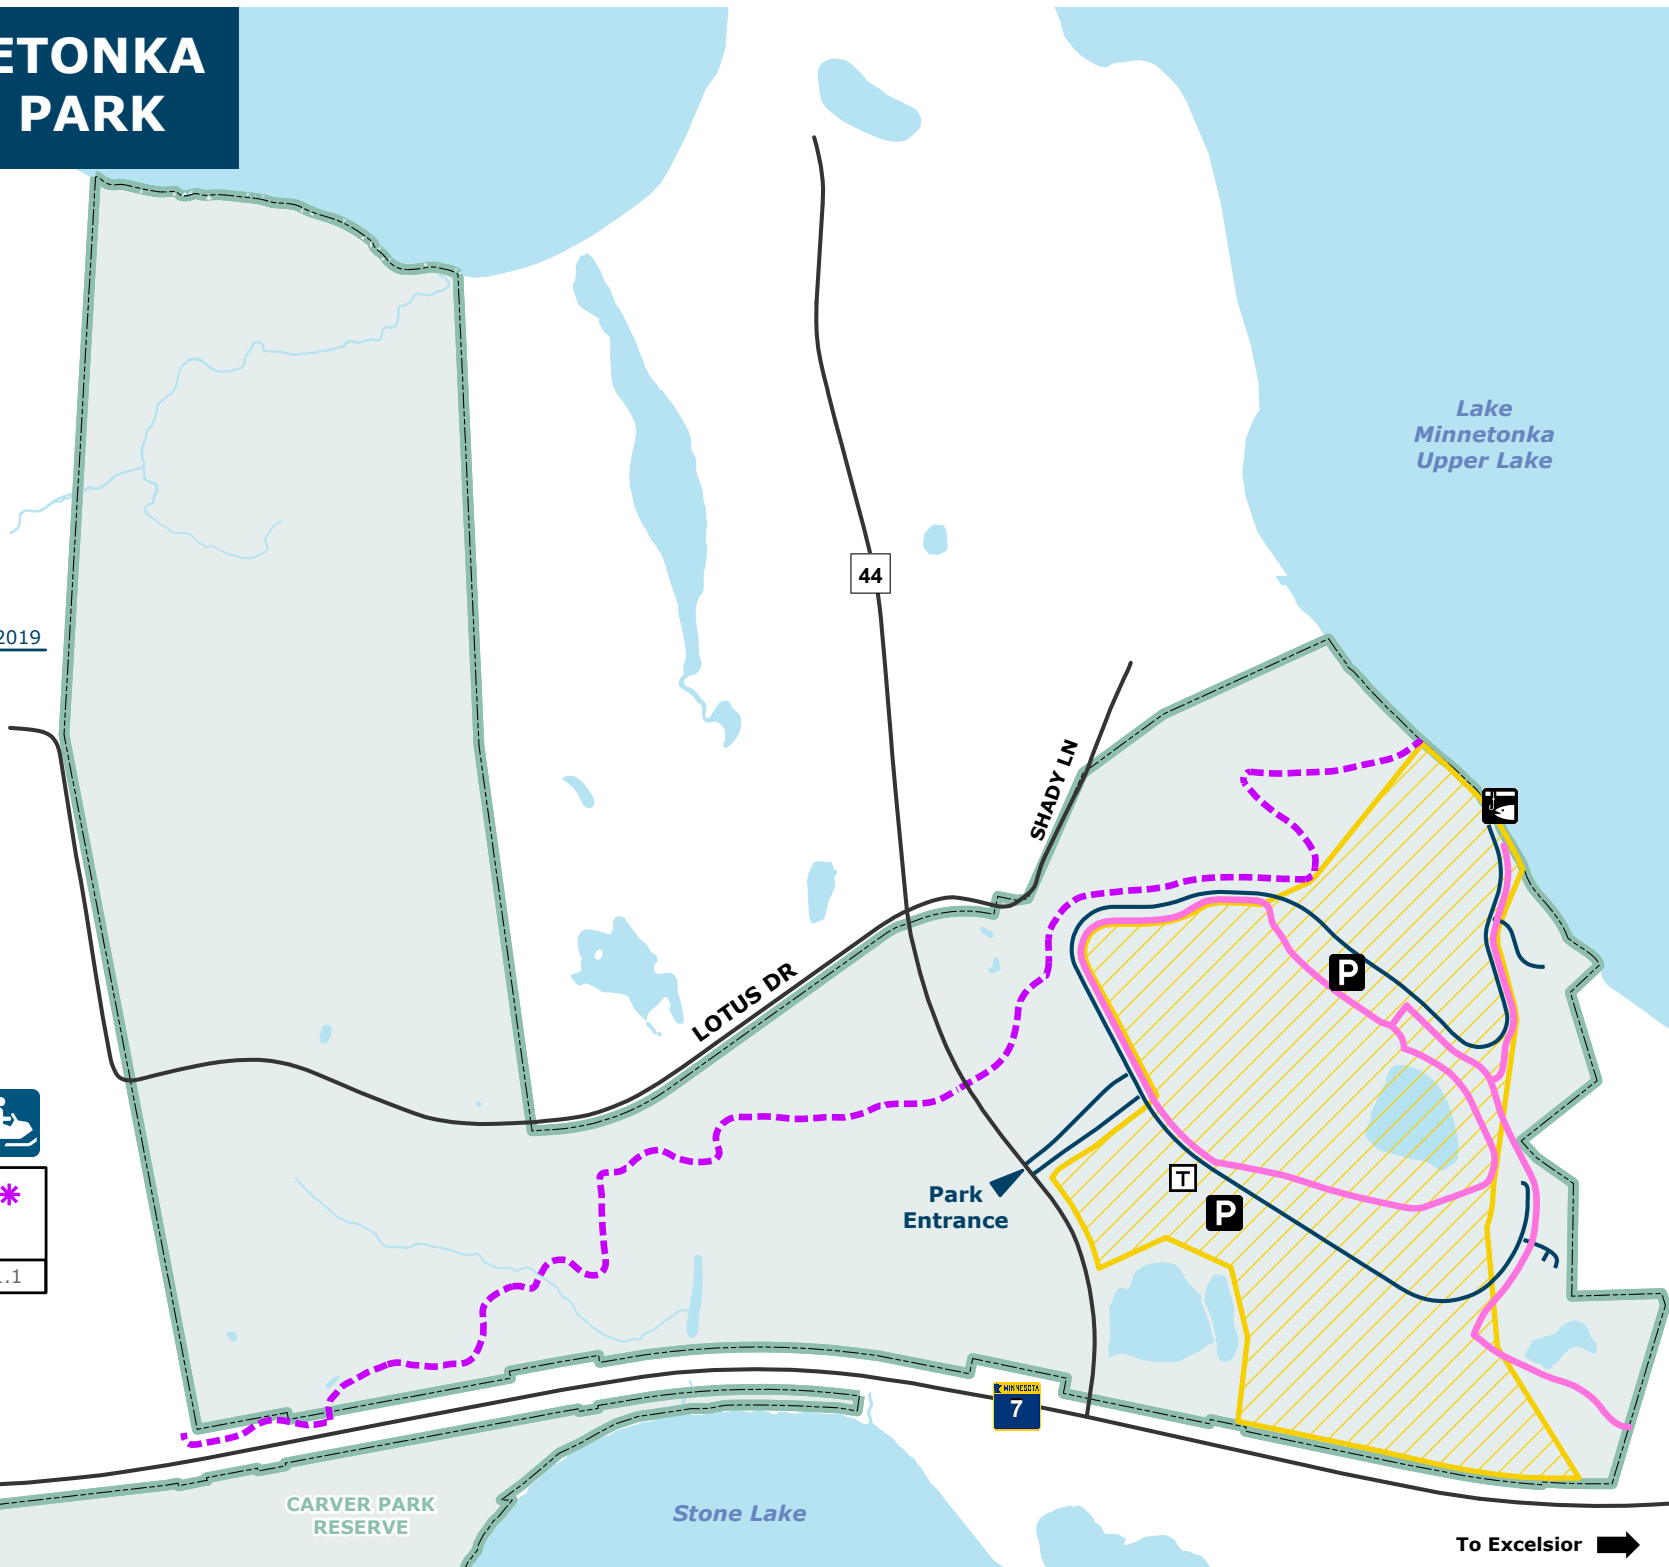

LAKE MINNETONKA REGIONAL PARK

ThreeRiversParks.org

0.2/0.3

Miles/KM

LEGEND: Updated: 8/26/2019

- ice fishing access
- parking
- toilet
- road
- water
- park
- snowshoe area

TRAIL

Miles	0.8	0.8	1.1

* No Trailer Parking

← To St. Bonifacius & Carver Park Reserve

CARVER PARK RESERVE

Stone Lake

To Excelsior →