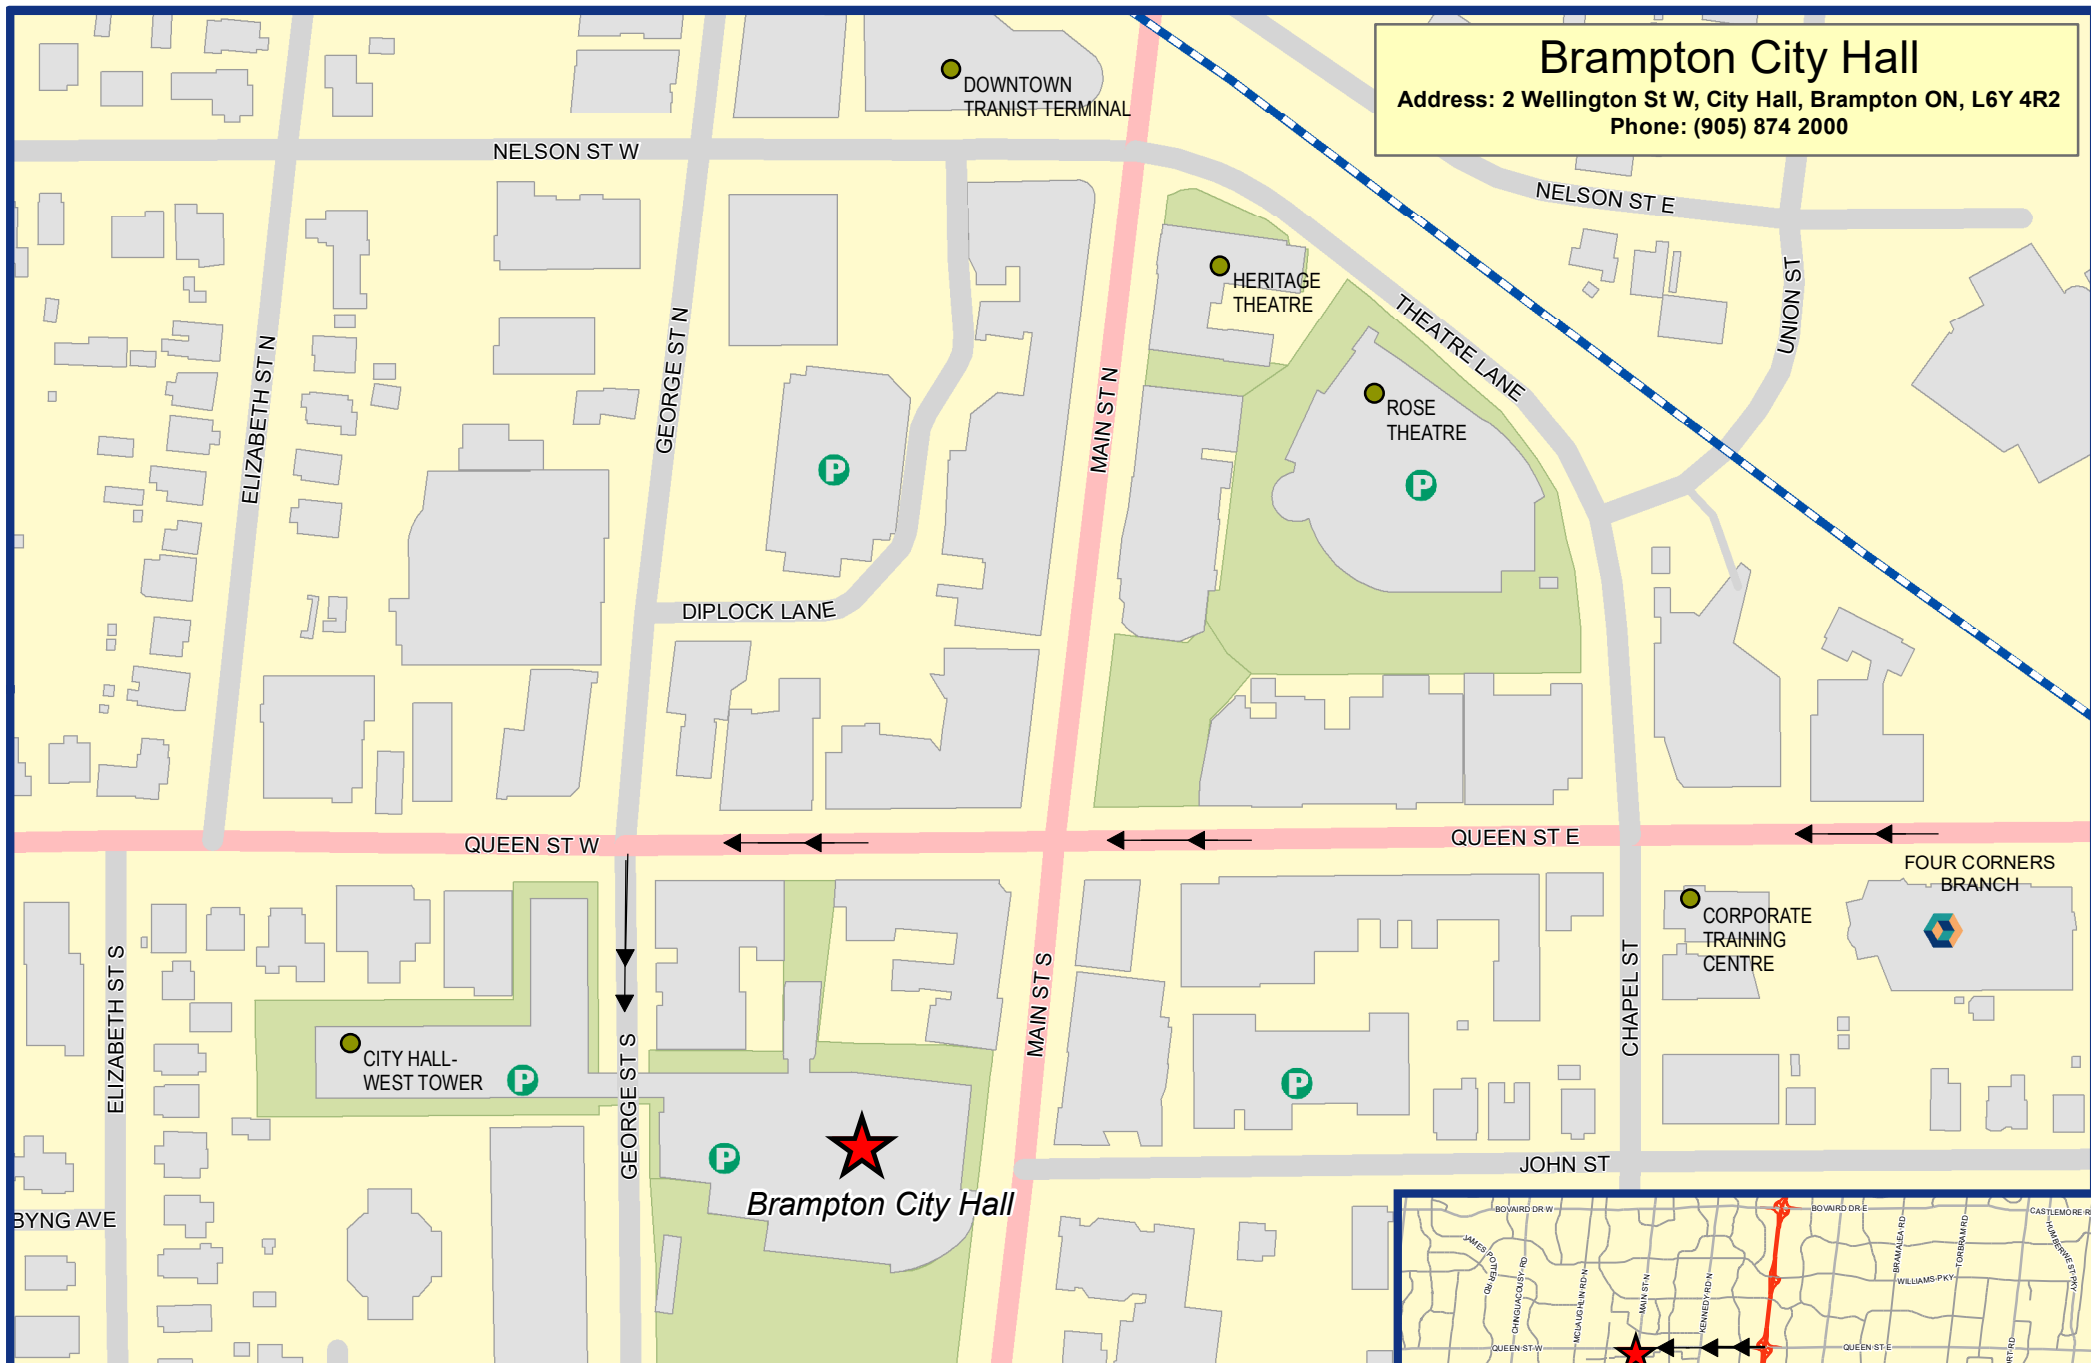

Brampton City Hall

Address: 2 Wellington St W, City Hall, Brampton ON, L6Y 4R2
Phone: (905) 874 2000

Directions: DIRECTIONS TO CITY HALL

- 1. From East/West: Hwy 401 to Hwy 410 North
- From South: Hwy 403 to Hwy 410 North
- 2. West on Queen St E for 3km
- 3. South on George St S
- 4. End at City Hall