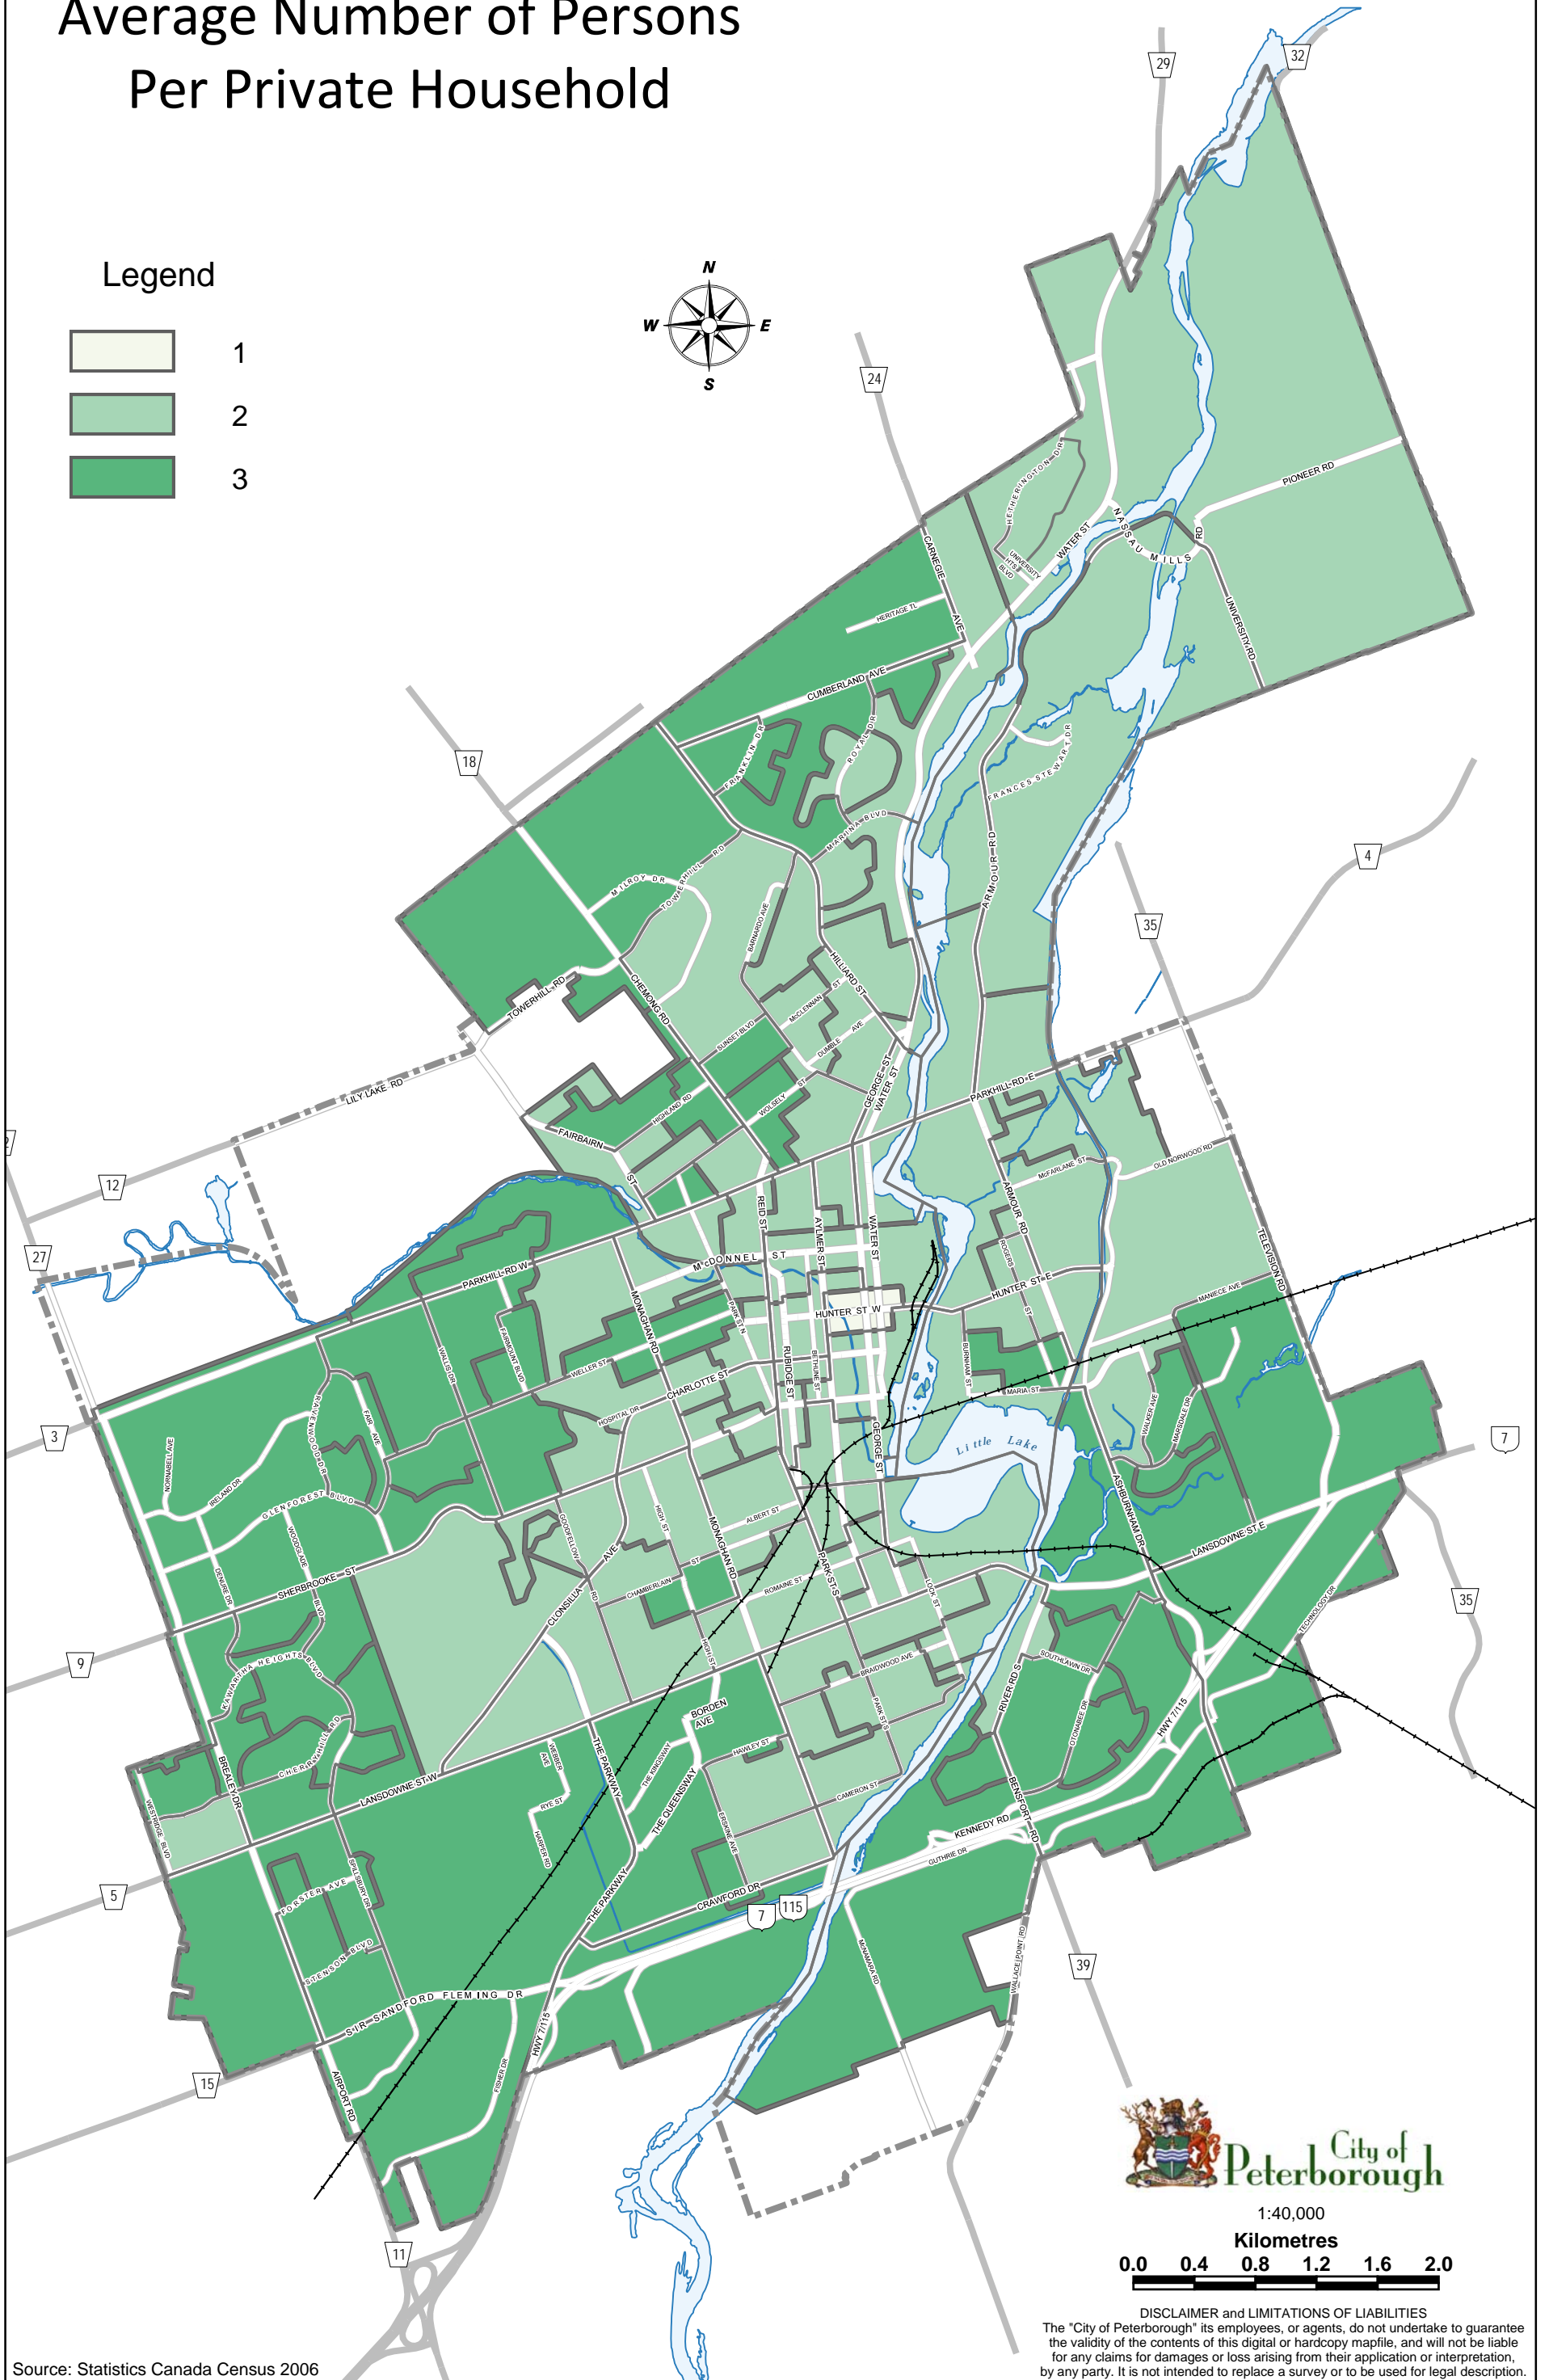

Average Number of Persons Per Private Household

Legend

City of Peterborough

1:40,000

Kilometres

DISCLAIMER and LIMITATIONS OF LIABILITIES
 The "City of Peterborough" its employees, or agents, do not undertake to guarantee the validity of the contents of this digital or hardcopy mapfile, and will not be liable for any claims for damages or loss arising from their application or interpretation, by any party. It is not intended to replace a survey or to be used for legal description.