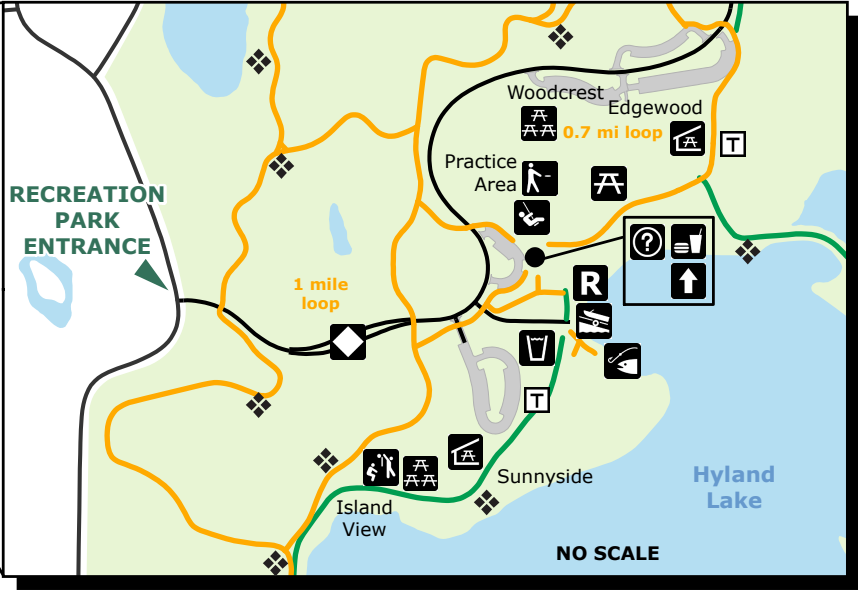

# HYLAND LAKE PARK RESERVE

*ThreeRivers*  
 PARK DISTRICT  
[threeriversparks.org](http://threeriversparks.org)

TRAIL			
Miles	18.0	8.7	8.7

LEGEND: Updated: 2/6/2018

- boat launch
- concessions
- disc golf
- drinking water
- entry station
- fishing pier
- camping - group reservation
- picnic area
- picnic area - reservable
- picnic area - reservable shelter
- play area
- rentals
- rest area/bench
- restored prairie
- richardson nature center
- ski jump
- toilet
- trails at your pace
- viewing area
- visitor center/information
- volleyball - reservation area
- boardwalk
- paved trail
- unpaved trail
- railroad
- road
- park boundary
- parking lot
- water body

NO SCALE