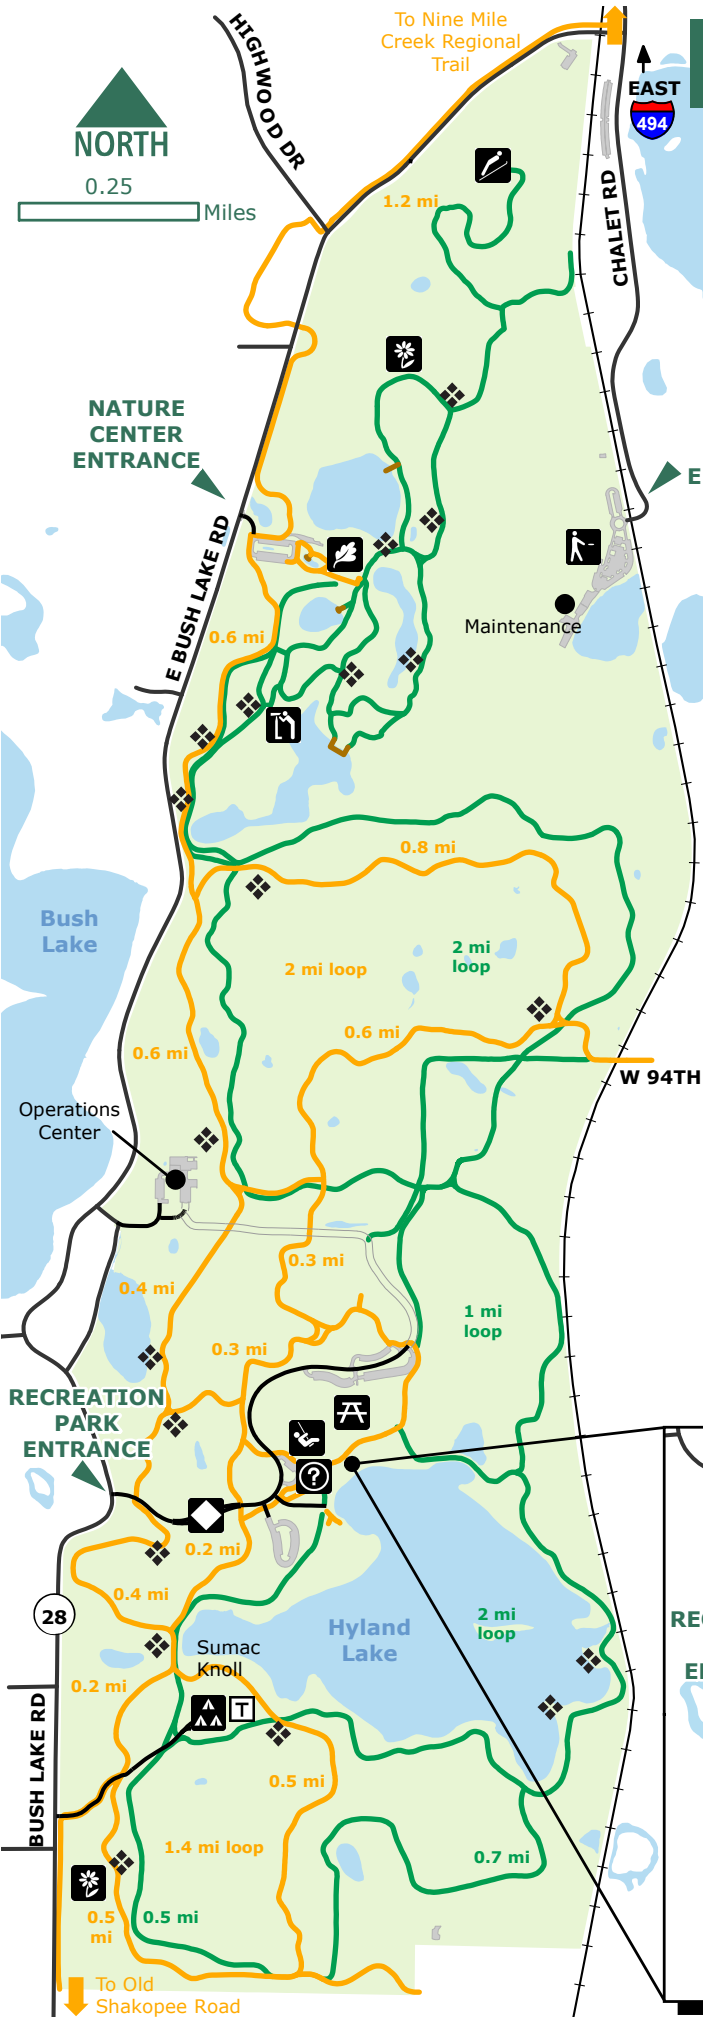

# HYLAND LAKE PARK RESERVE

*ThreeRivers*  
 PARK DISTRICT  
[threeriversparks.org](http://threeriversparks.org)

TRAIL			
Miles	18.0	8.7	8.7

LEGEND: Updated: 2/6/2018

- boat launch
- concessions
- disc golf
- drinking water
- entry station
- fishing pier
- camping - group reservation
- picnic area
- picnic area - reservable
- picnic area - reservable shelter
- play area
- rentals
- rest area/bench
- restored prairie
- richardson nature center
- ski jump
- toilet
- trails at your pace
- viewing area
- visitor center/information
- volleyball - reservation area
- boardwalk
- paved trail
- unpaved trail
- railroad
- road
- park boundary
- parking lot
- water body

NO SCALE