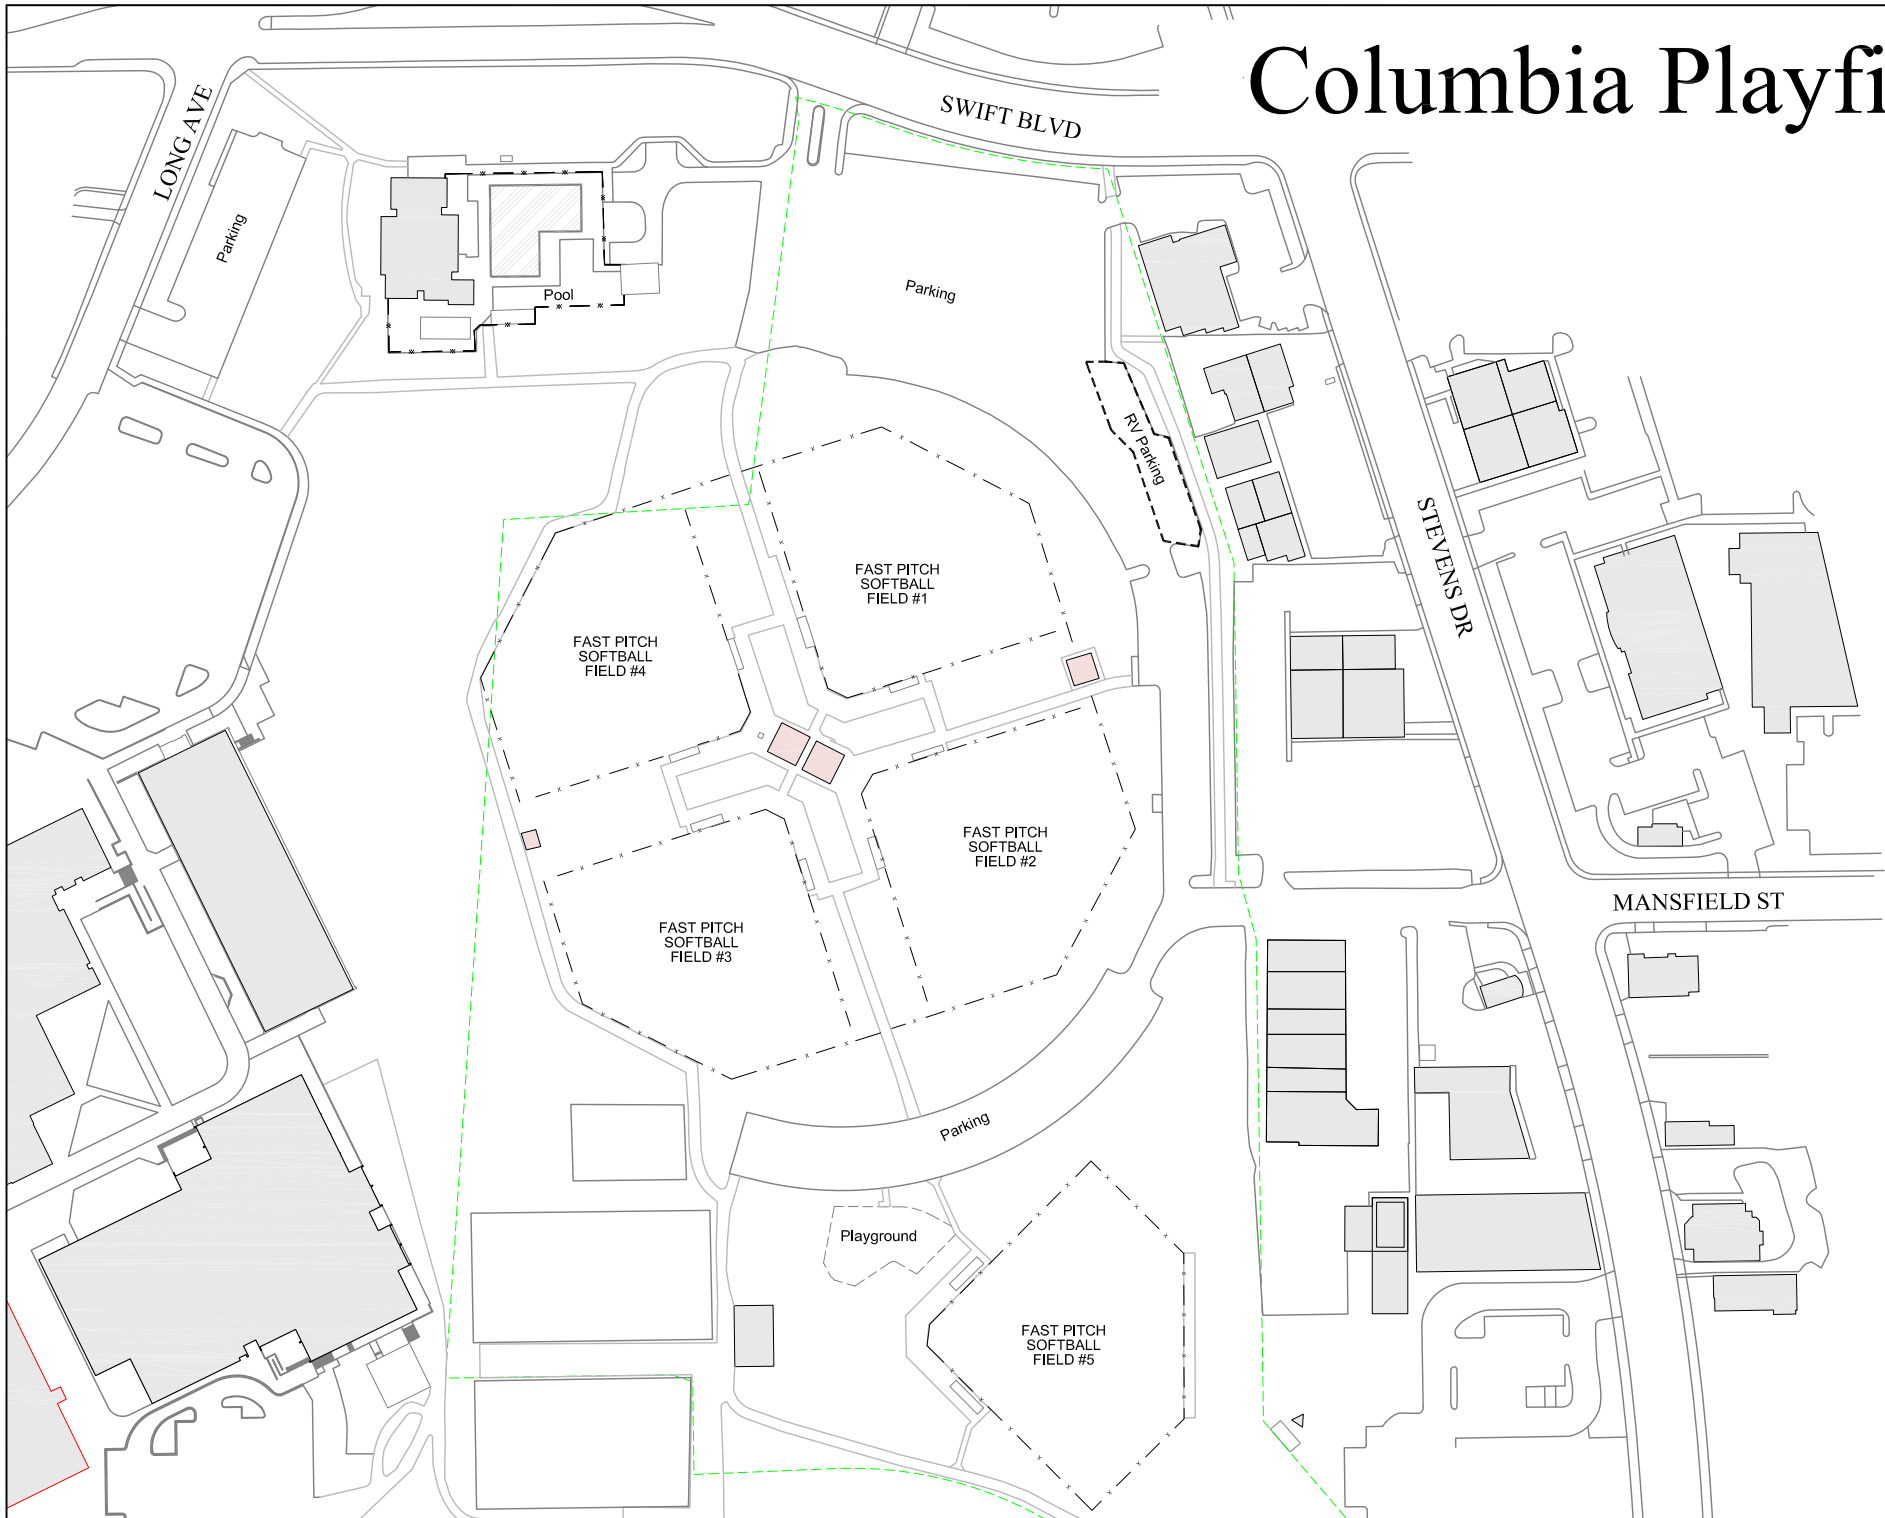

Columbia Playfield

Facilities Include

10 RV Parking Stalls
NO Electrical Hook up's
overnight camping (contact Parks & Public Fac)

Columbia Playfield RV Parking

Ballfield Parking

10-RV Parking

STEVENS DR

MANSFIELD ST

MANSFIELD ST

Ballfield

Ballfield

May 18, 2018
RVParking.dwg