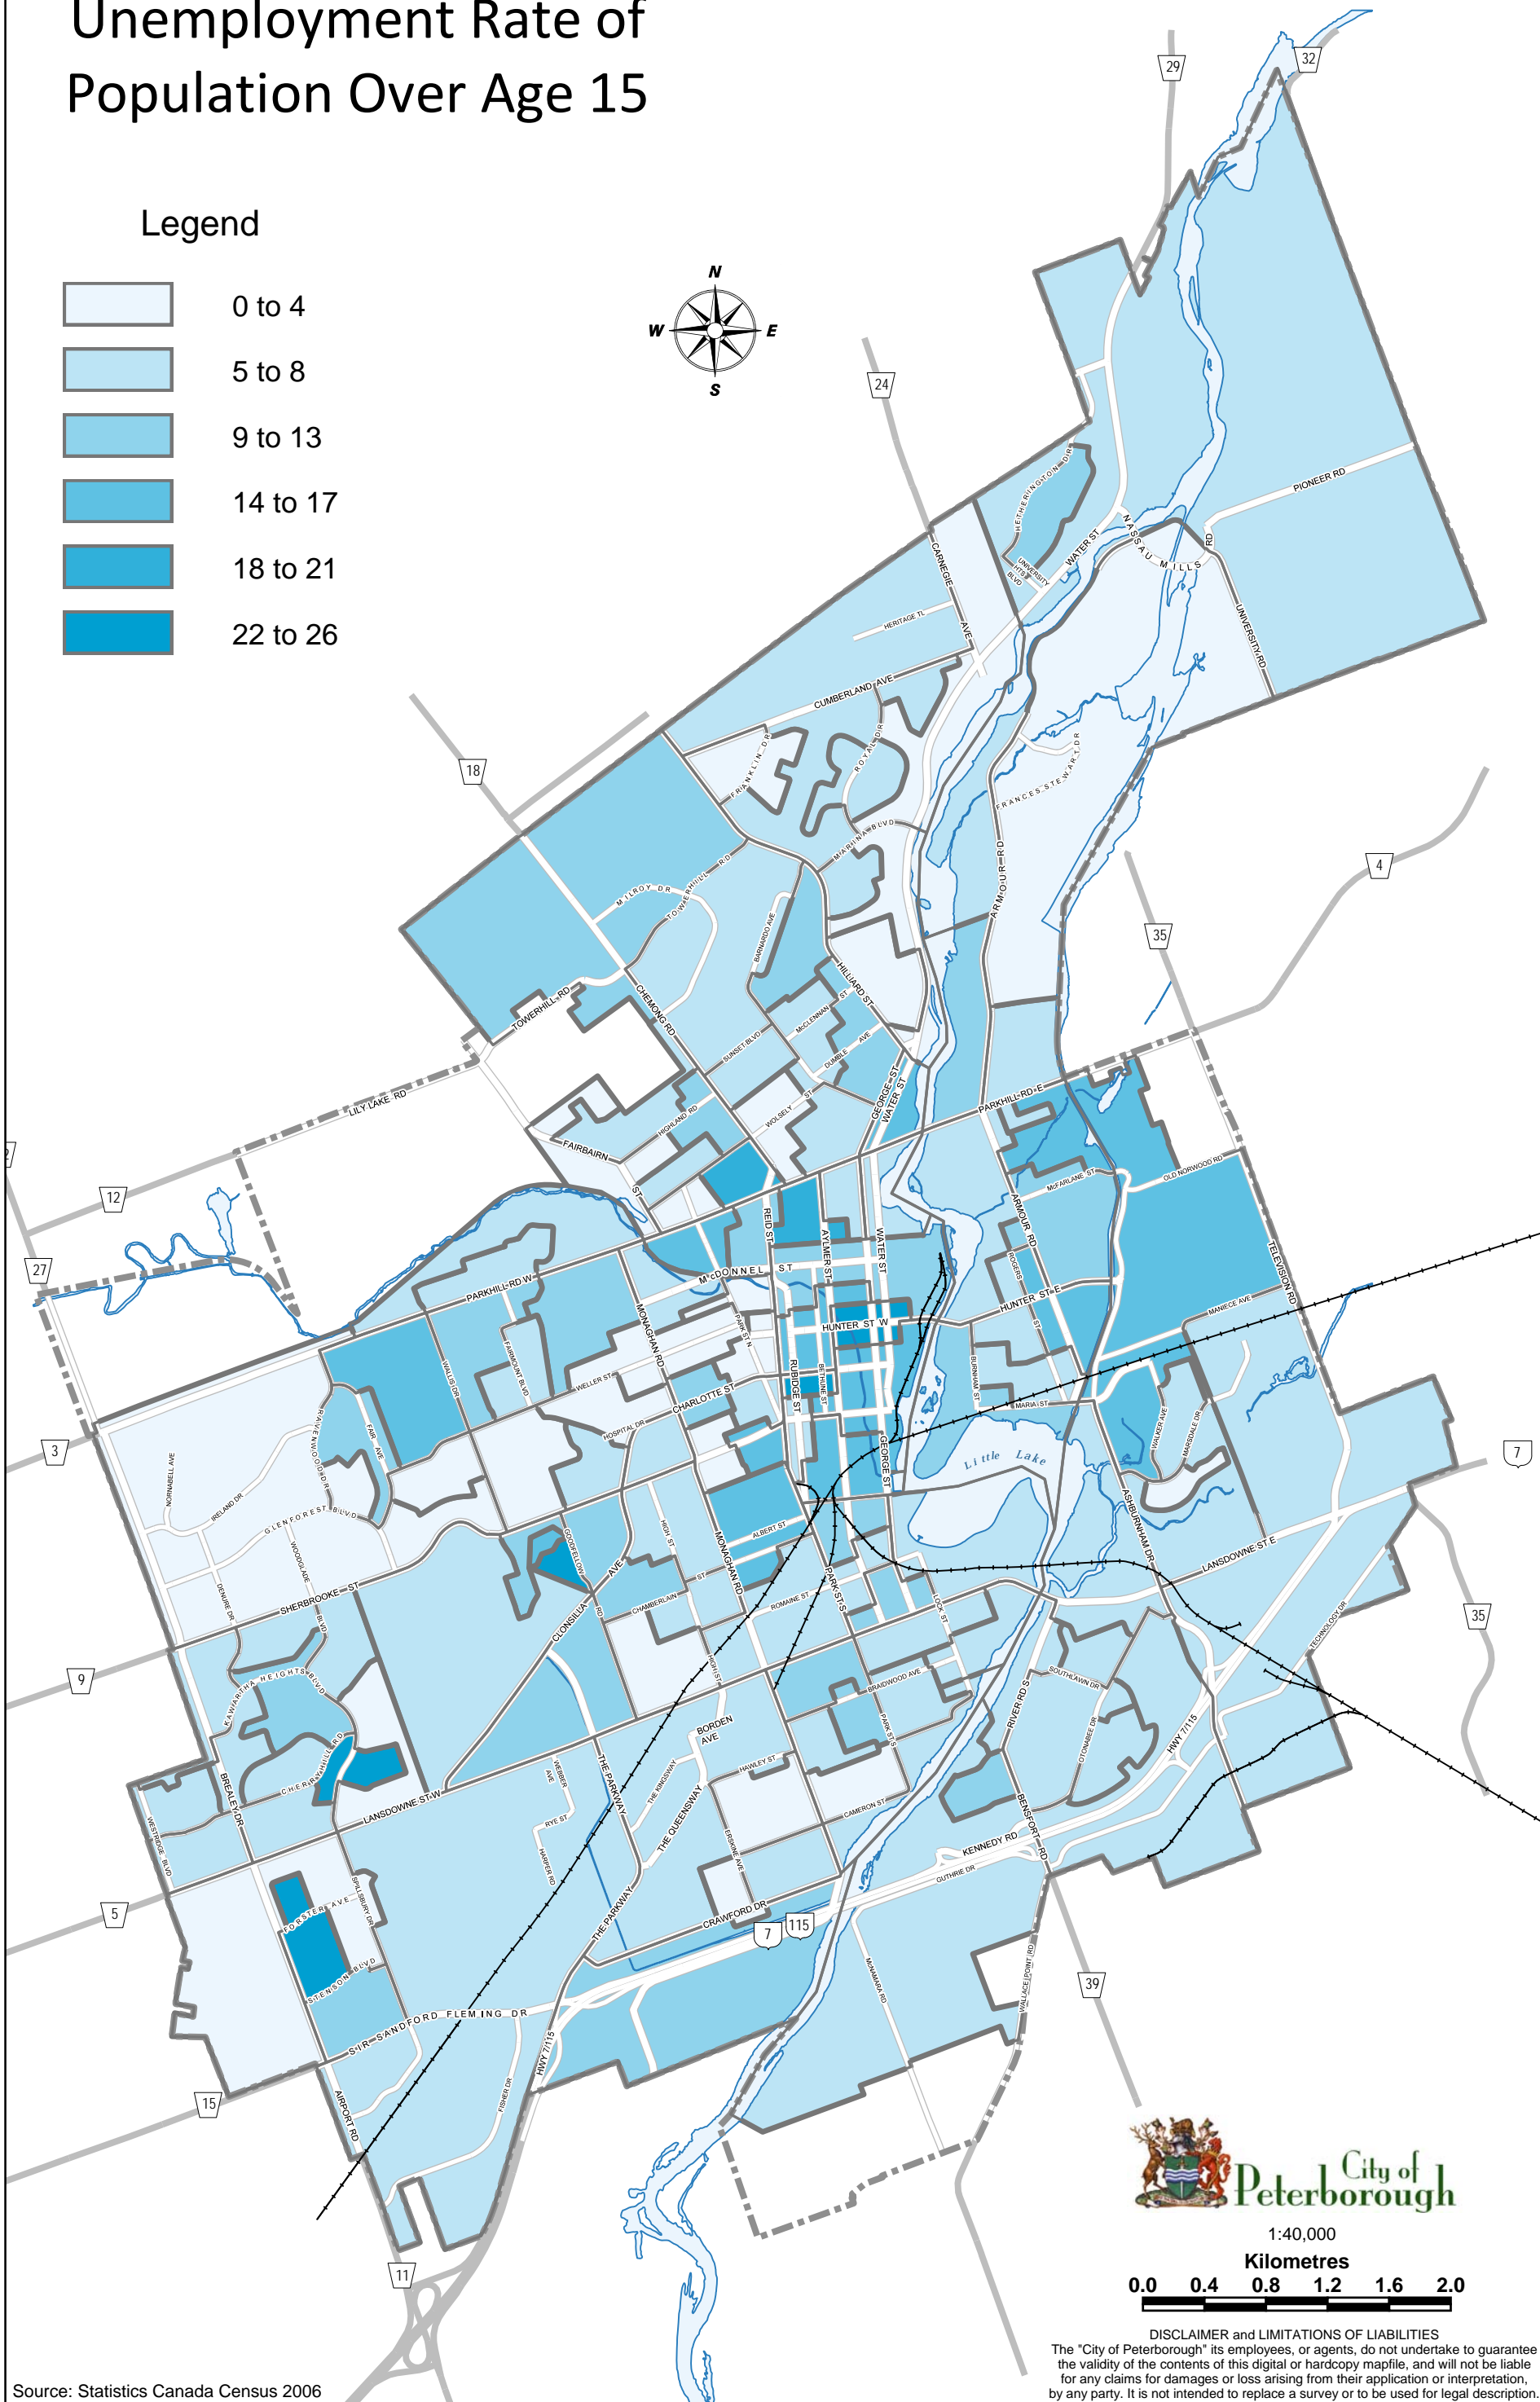

# Unemployment Rate of Population Over Age 15

## Legend

City of Peterborough

1:40,000

Kilometres

0.0 0.4 0.8 1.2 1.6 2.0

DISCLAIMER and LIMITATIONS OF LIABILITIES  
 The "City of Peterborough" its employees, or agents, do not undertake to guarantee the validity of the contents of this digital or hardcopy mapfile, and will not be liable for any claims for damages or loss arising from their application or interpretation, by any party. It is not intended to replace a survey or to be used for legal description.