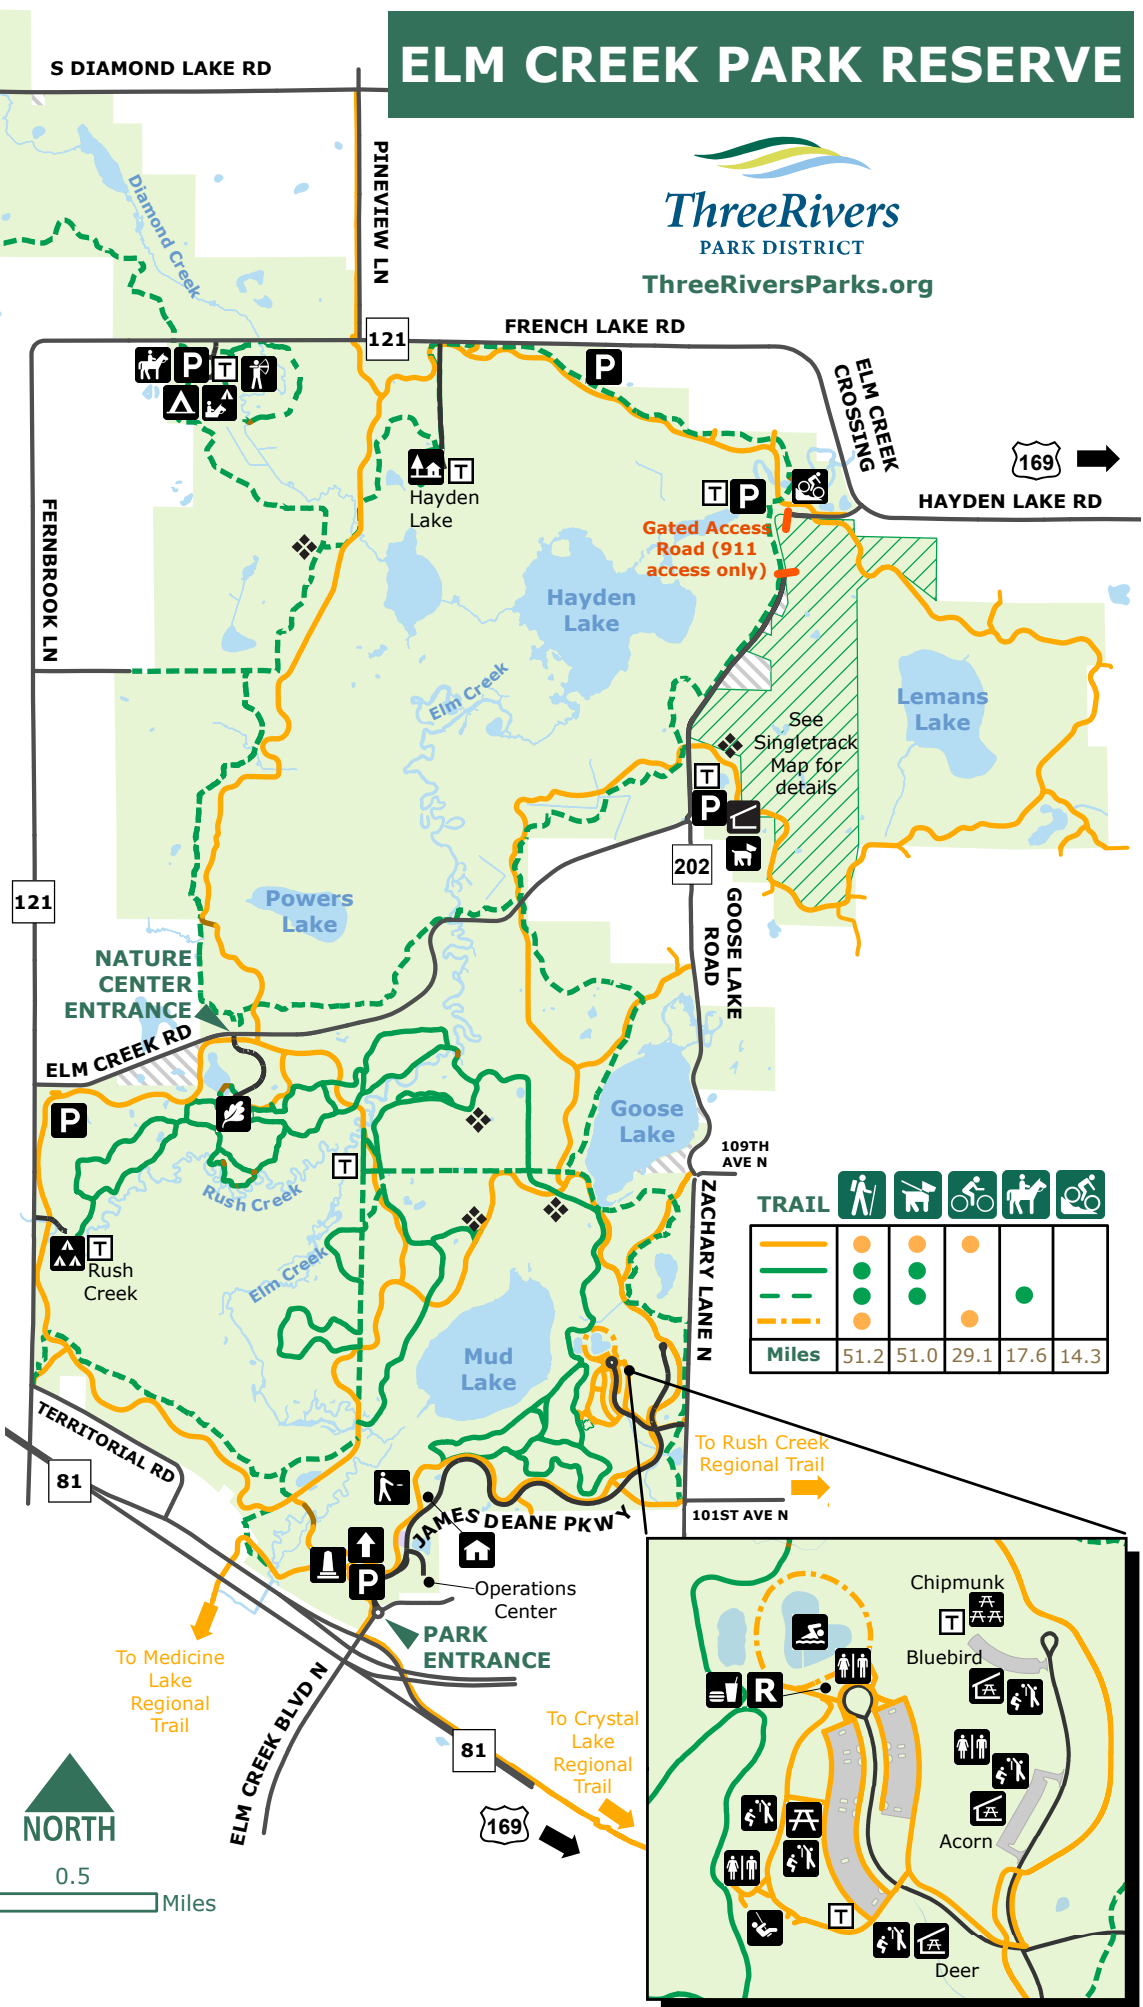

ELM CREEK PARK RESERVE

LEGEND: Updated: 4/23/2021

- archery
- camper cabins
- camping - drop-in
- camping - group reservation
- camping - horse
- chalet
- concessions
- disc golf
- dog off-leash area
- eastman nature center
- historic landmark - pierre bottineau house
- horse trailhead
- mountain bike trailhead
- parking
- picnic area
- picnic area - reservable
- picnic area - reservable shelter
- play area
- rentals
- rest area/bench
- restroom
- shelter
- swimming
- toilet
- trails at your pace
- volleyball
- paved trail
- unpaved trail
- boardwalk
- road
- singletrack trail - hike, mountain bike
- park
- parking lot
- private property
- water

TRAIL					
	●	●	●	●	●
	●	●	●	●	●
	●	●	●	●	●
Miles	51.2	51.0	29.1	17.6	14.3