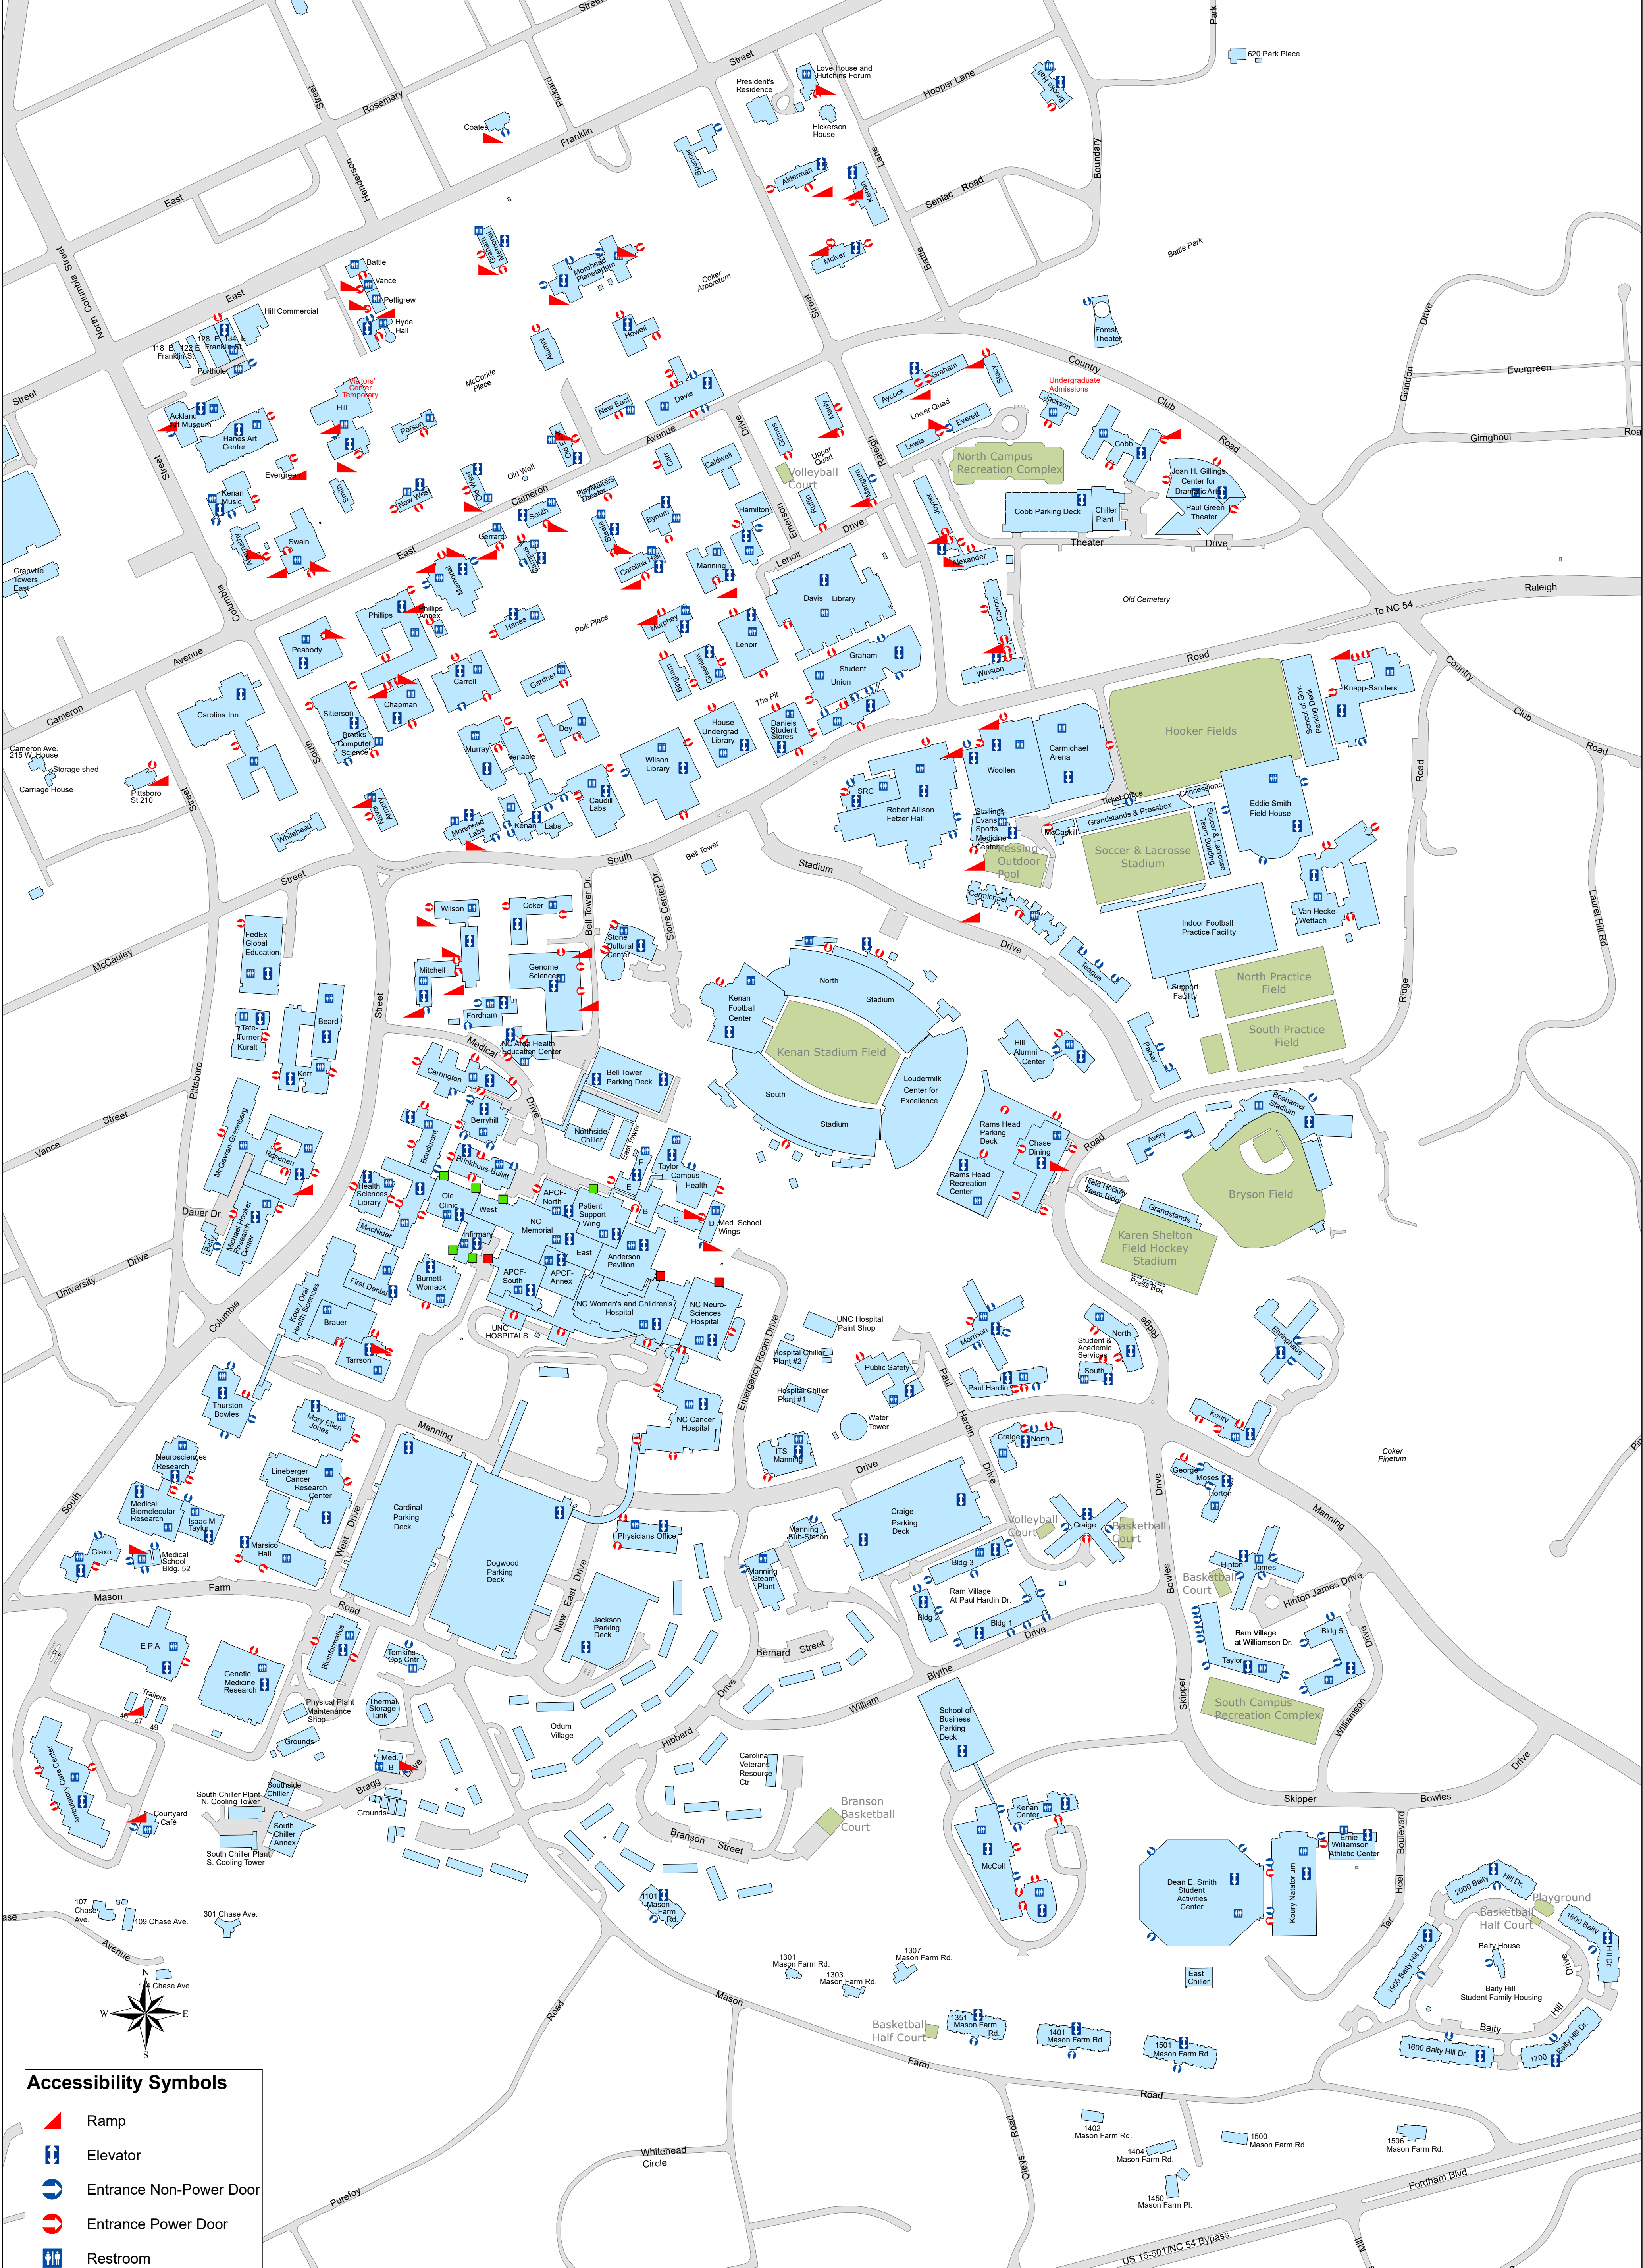

# UNC Accessibility Map Central Campus

**Accessibility Symbols**

- Ramp
- Elevator
- Entrance Non-Power Door
- Entrance Power Door
- Restroom
- Staff Non-Power Entrance
- Staff Power Entrance

June 2019