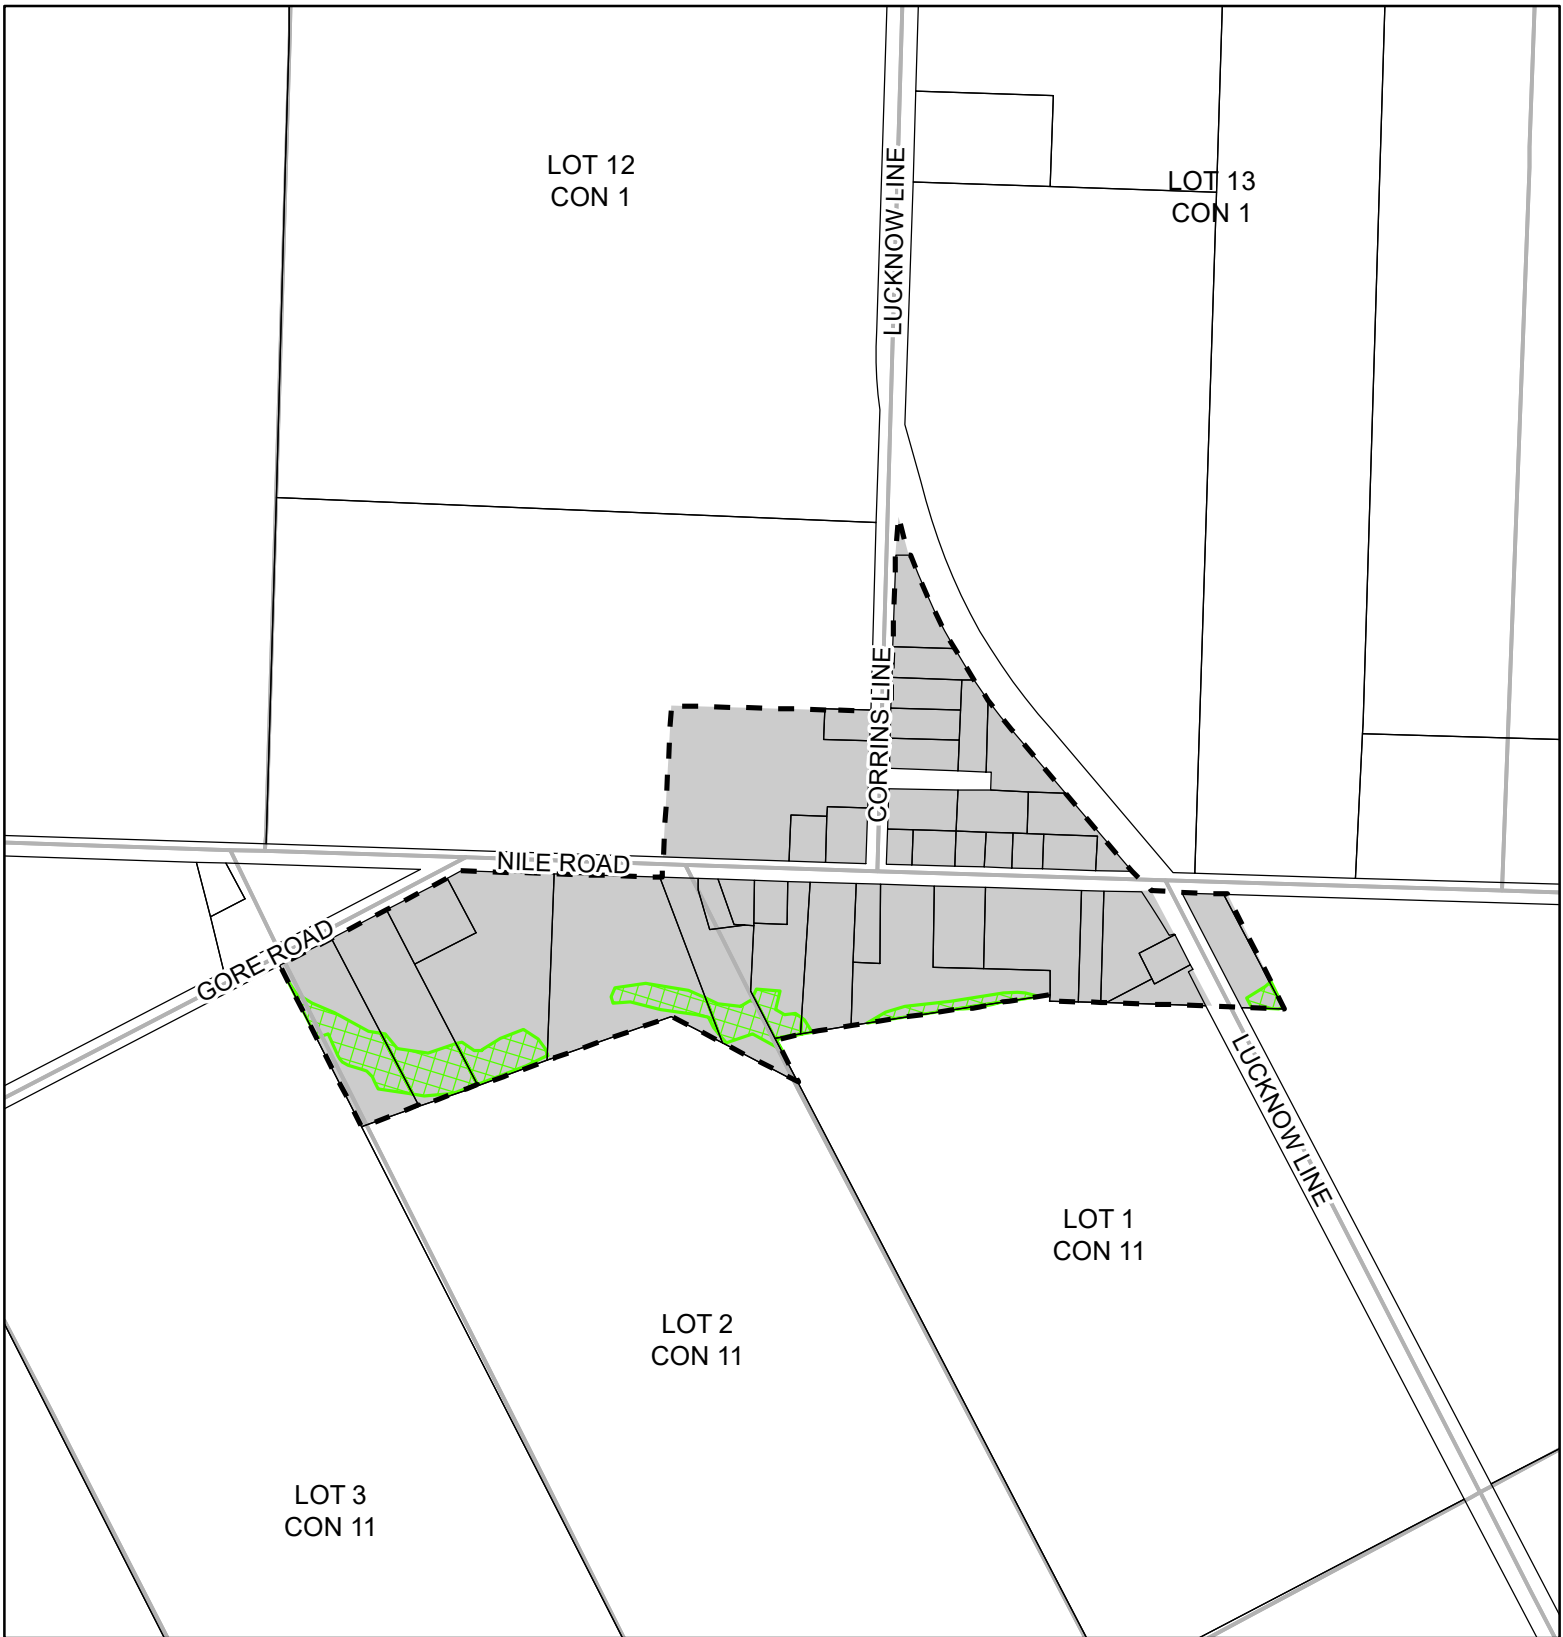

## NILE

Produced by the County of Huron GIS Services with data supplied under License by Members of the Ontario Geospatial Data Exchange, MVCA, ABCA, SVCA, UTRCA and MNR&F. Orthoimagery flown in 2015. This map is illustrative only. Do not rely on it as a precise indicator of routes, feature locations, nor as a guide to navigation. Copyright © Queen's Printer 2021.

Last Modified 6/14/2021

**Proposed Changes**

Change to Natural Environment

**Current Landuse**

Hamlet / Village