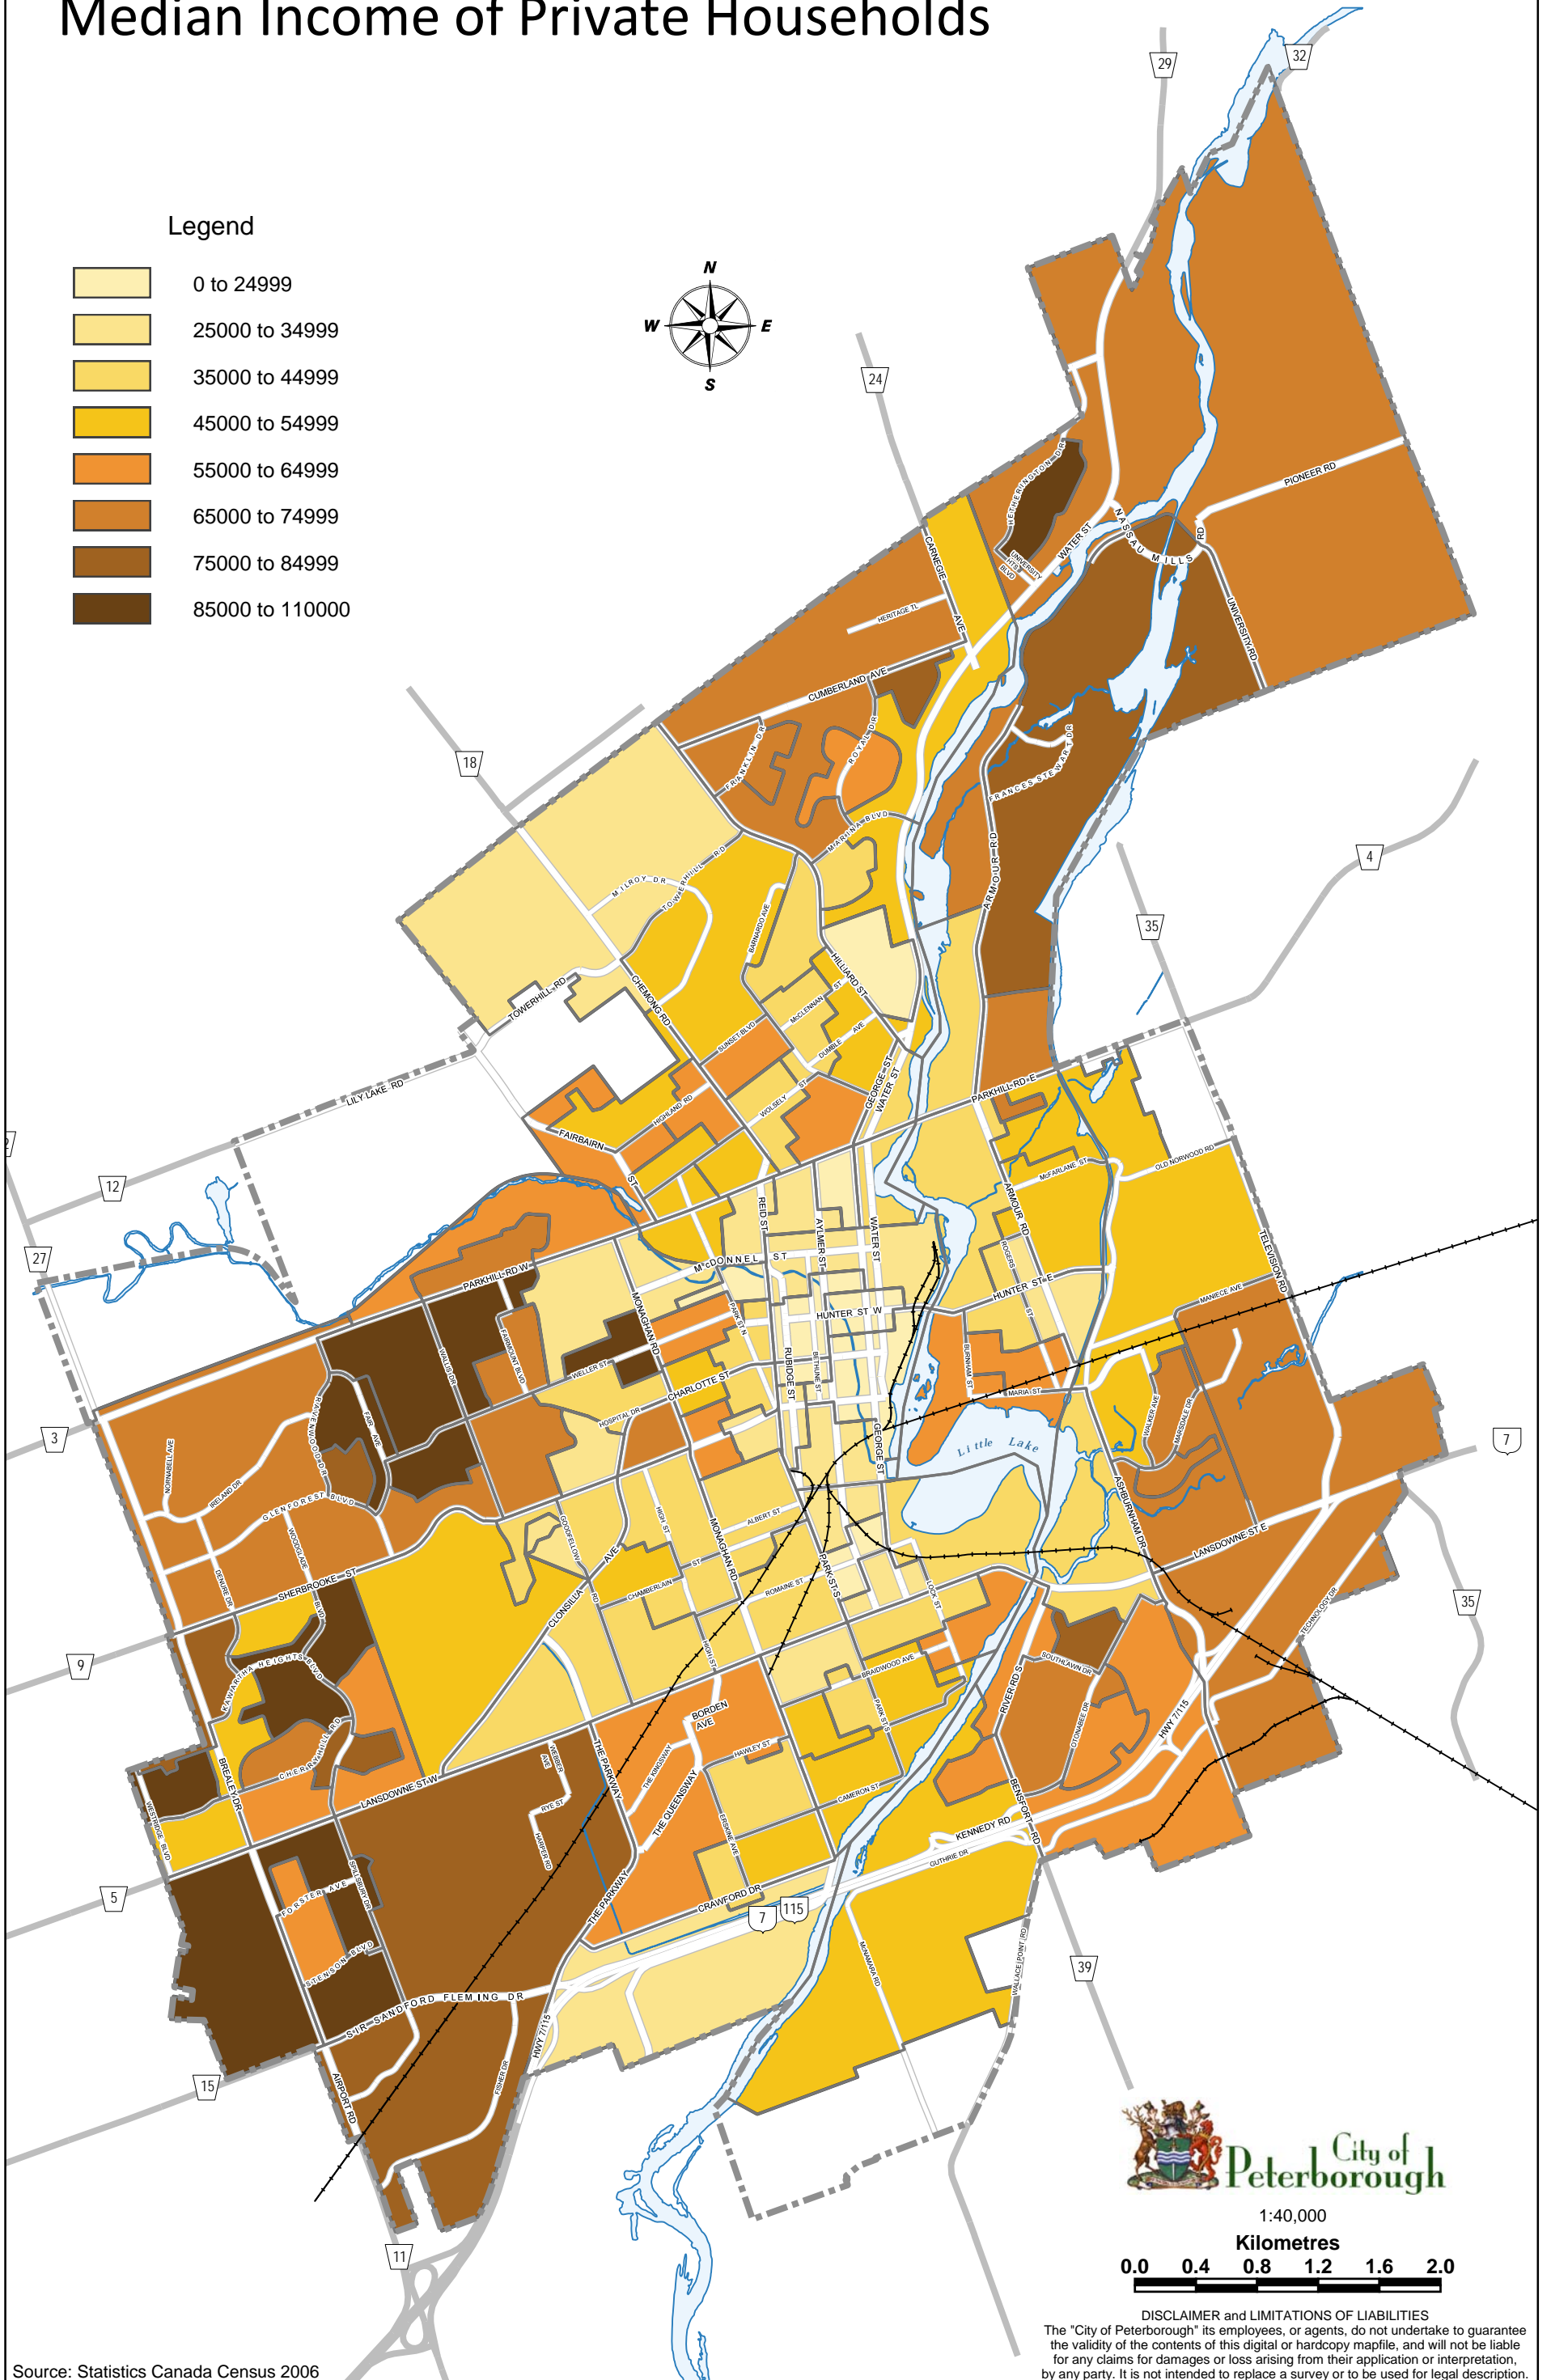

Median Income of Private Households

Legend

1:40,000

Kilometres

DISCLAIMER and LIMITATIONS OF LIABILITIES
 The "City of Peterborough" its employees, or agents, do not undertake to guarantee the validity of the contents of this digital or hardcopy mapfile, and will not be liable for any claims for damages or loss arising from their application or interpretation, by any party. It is not intended to replace a survey or to be used for legal description.