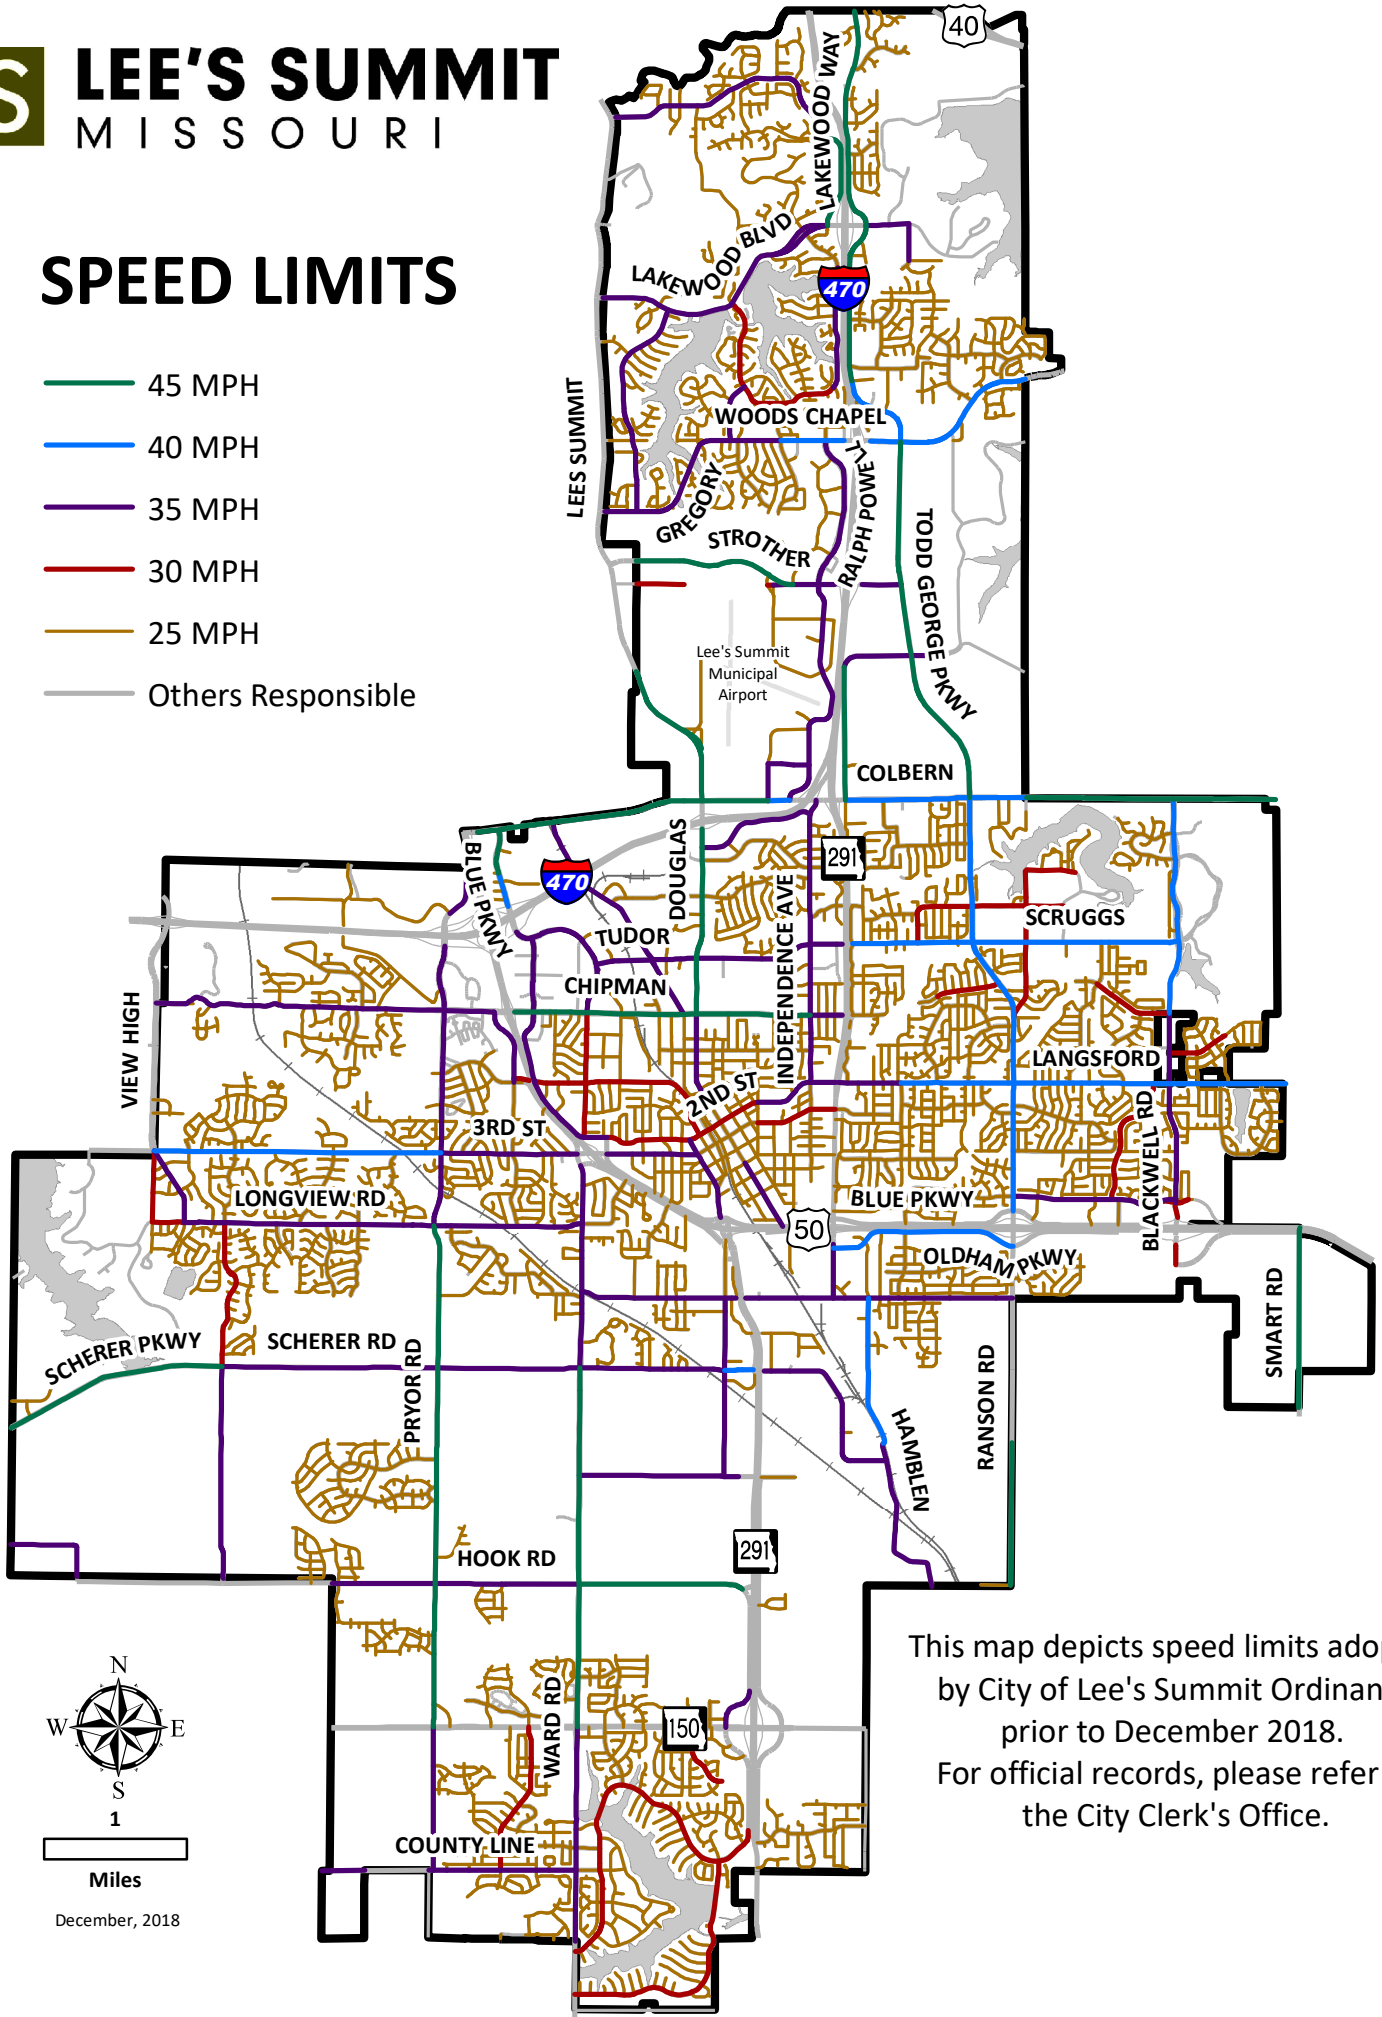

# SPEED LIMITS

- 45 MPH
- 40 MPH
- 35 MPH
- 30 MPH
- 25 MPH
- Others Responsible

This map depicts speed limits adopted by City of Lee's Summit Ordinance prior to December 2018. For official records, please refer to the City Clerk's Office.